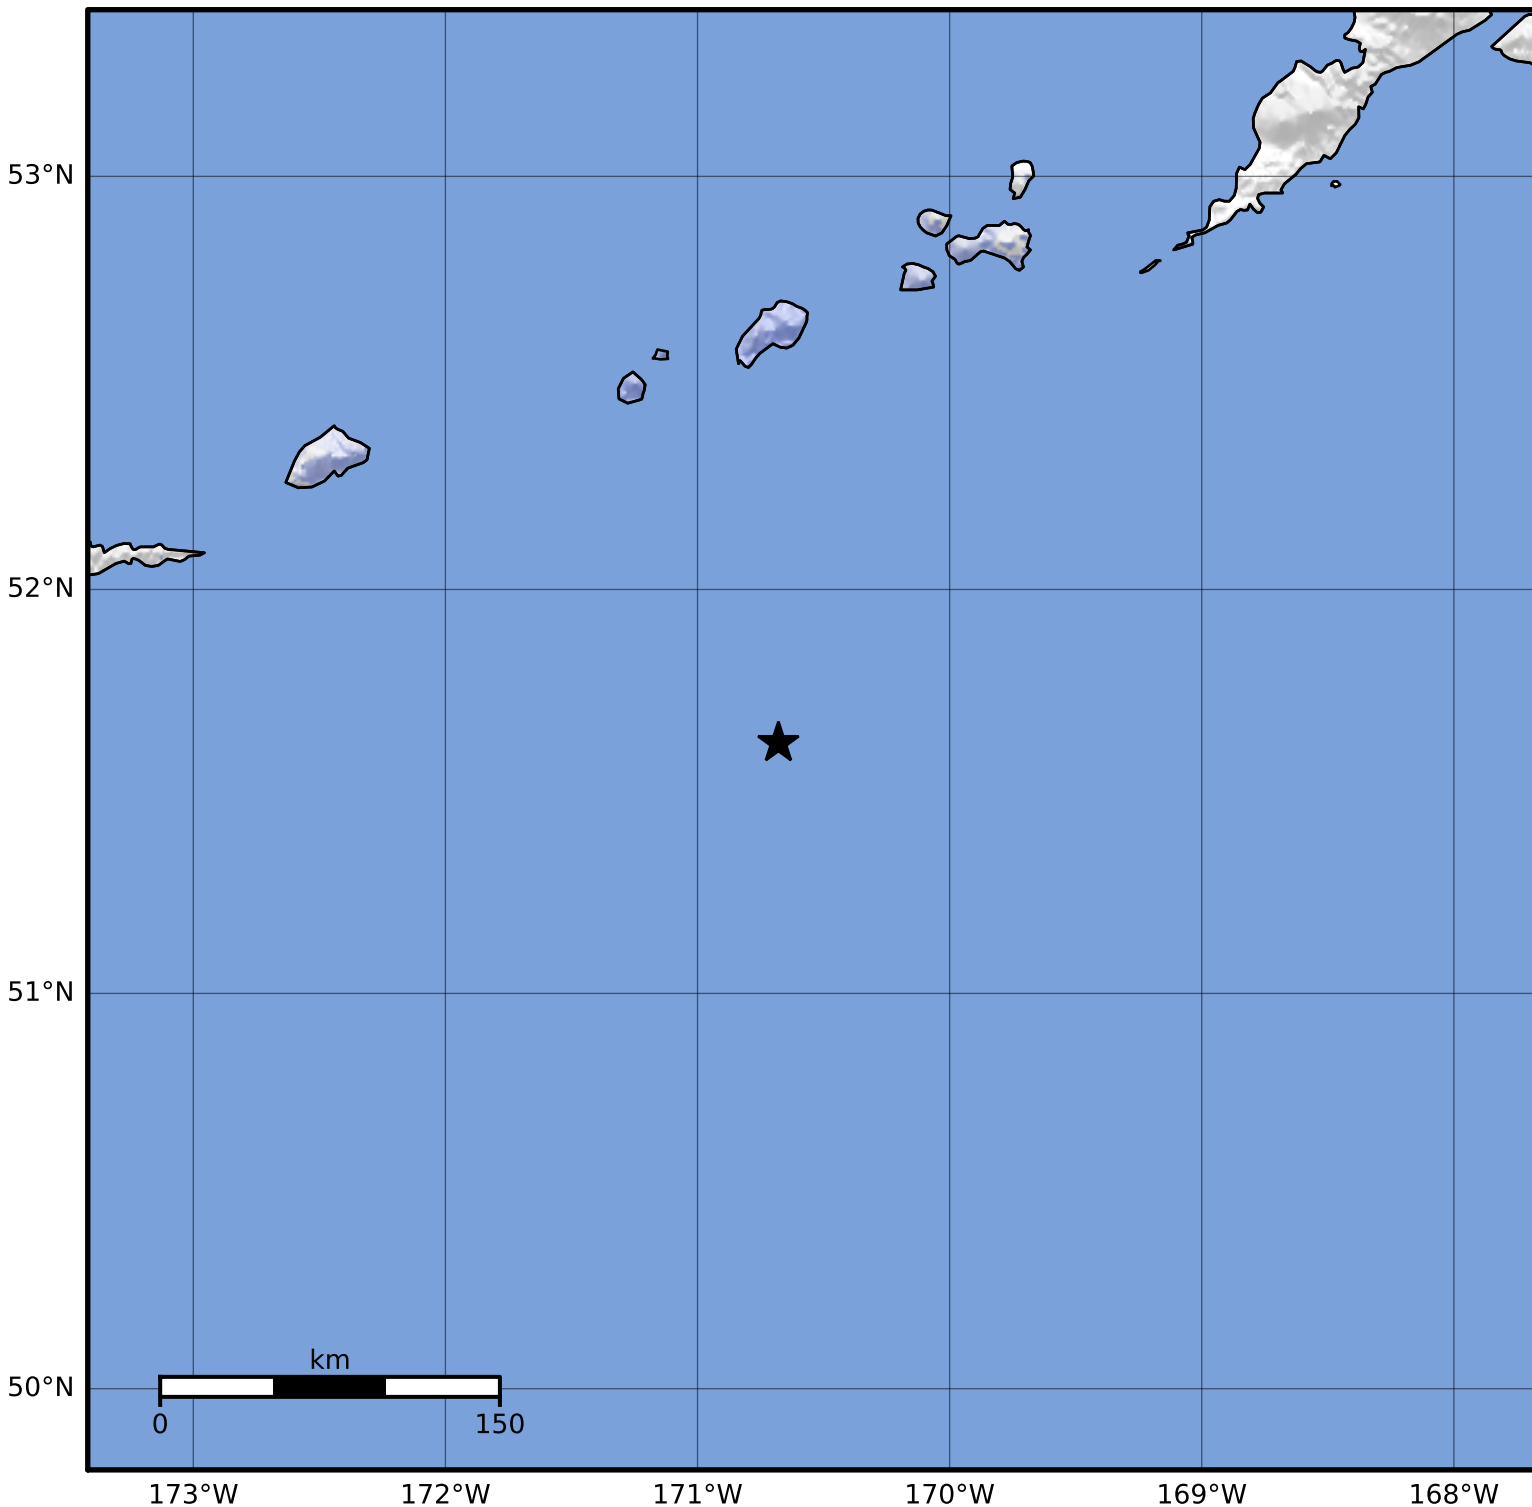

Macroseismic Intensity Map Alaska Earthquake Center
 ShakeMap: 121 km (75 miles) SE of Amukta Pass
 Dec 04, 2023 10:19:02 UTC M4.4 N51.62 W170.68 Depth: 18.1km ID:ak023fj5ppq6

SHAKING	Not felt	Weak	Light	Moderate	Strong	Very strong	Severe	Violent	Extreme
DAMAGE	None	None	None	Very light	Light	Moderate	Moderate/heavy	Heavy	Very heavy
PGA(%g)	<0.0464	0.297	2.76	6.2	11.5	21.5	40.1	74.7	>139
PGV(cm/s)	<0.0215	0.135	1.41	4.65	9.64	20	41.4	85.8	>178
INTENSITY	I	II-III	IV	V	VI	VII	VIII	IX	X+

Scale based on Worden et al. (2012)

Version 2: Processed 2023-12-04T17:44:58Z

△ Seismic Instrument ○ Reported Intensity

★ Epicenter