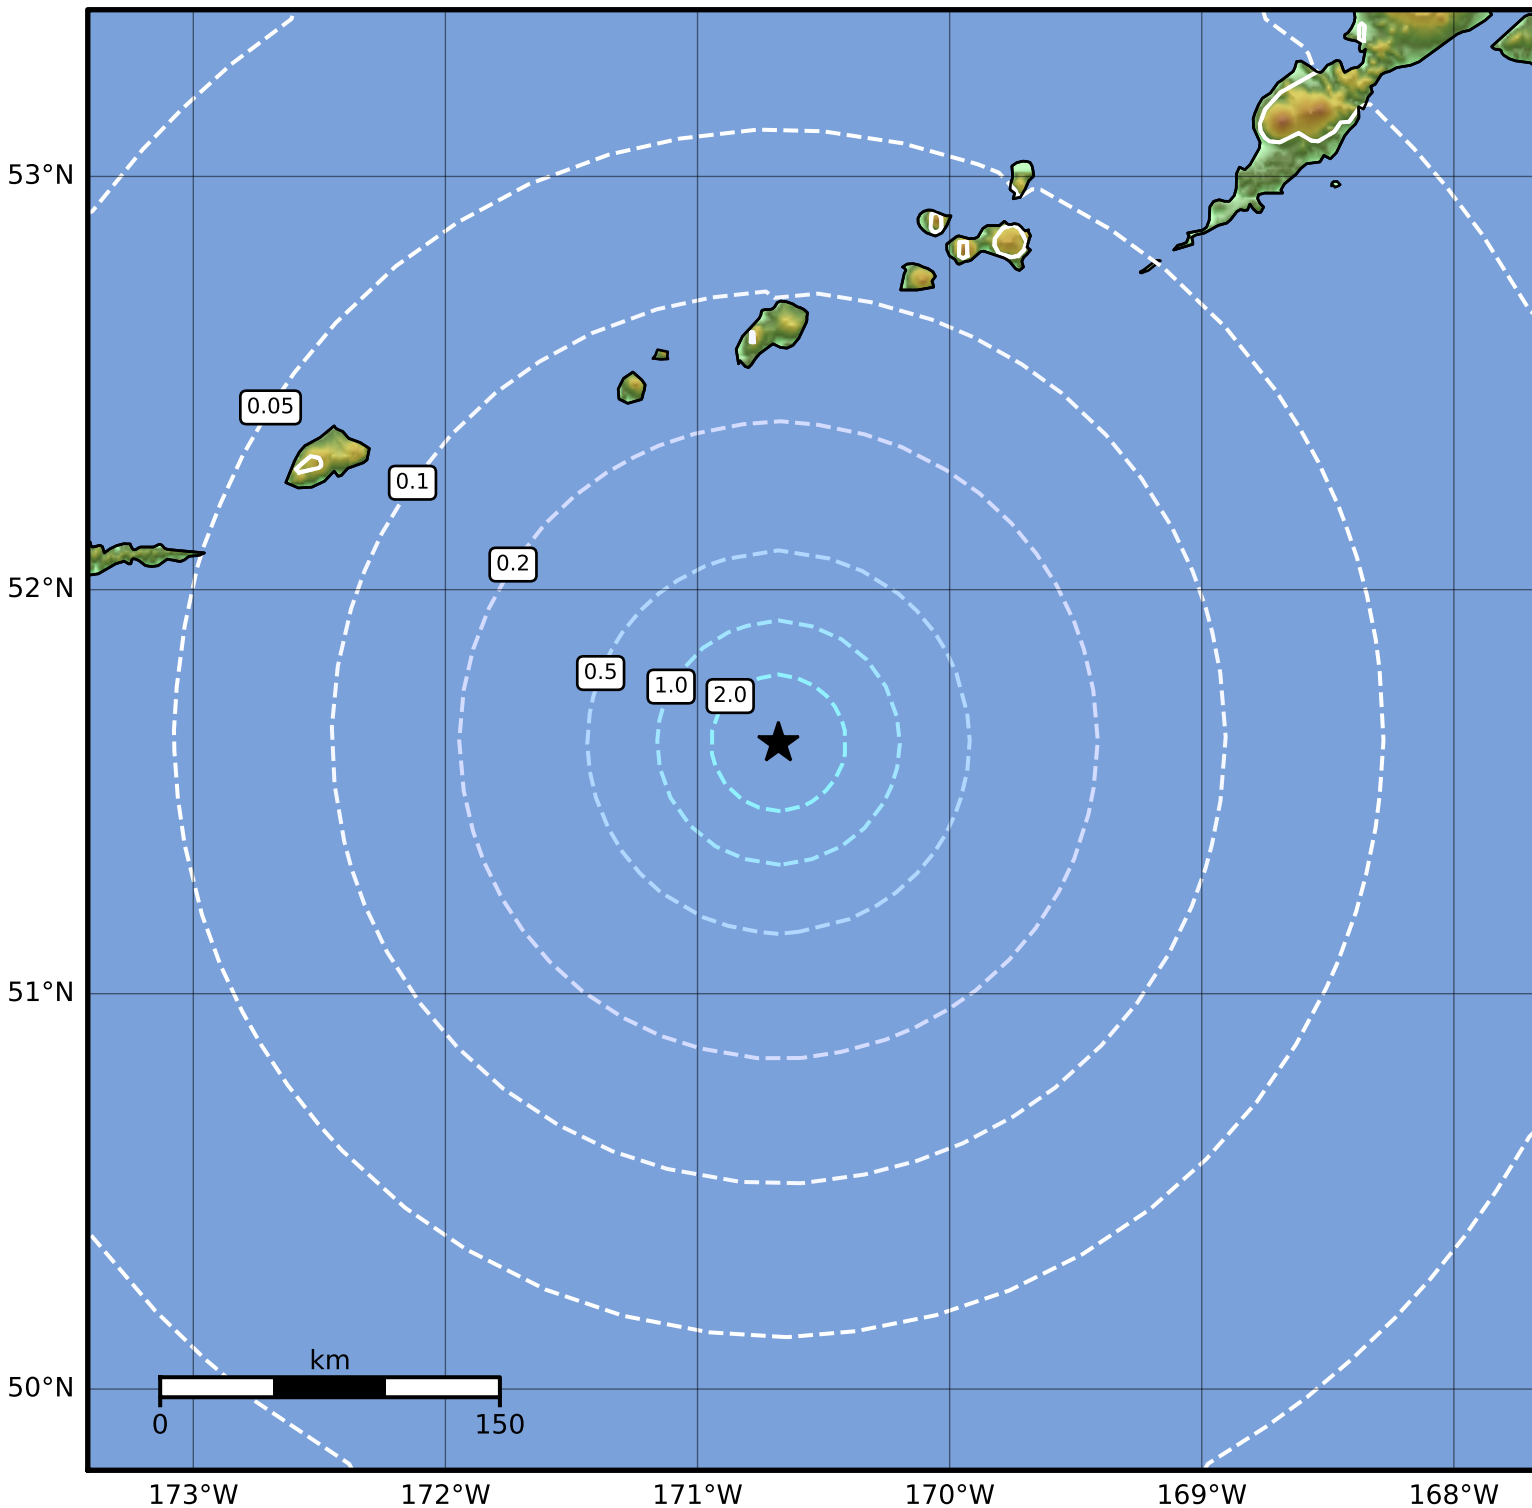

0.3 Second Peak Spectral Acceleration Map Alaska Earthquake Center
 ShakeMap: 121 km (75 miles) SE of Amukta Pass
 Dec 04, 2023 10:19:02 UTC M4.4 N51.62 W170.68 Depth: 18.1km ID:ak023fj5ppq6

SA(0.3) (%g)	0.1	0.2	0.5	1	2	5	10	20	50	100	200
---------------------	------------	------------	------------	----------	----------	----------	-----------	-----------	-----------	------------	------------

Scale based on Worden et al. (2012)

Version 2: Processed 2023-12-04T17:44:58Z

△ Seismic Instrument ○ Reported Intensity

★ Epicenter