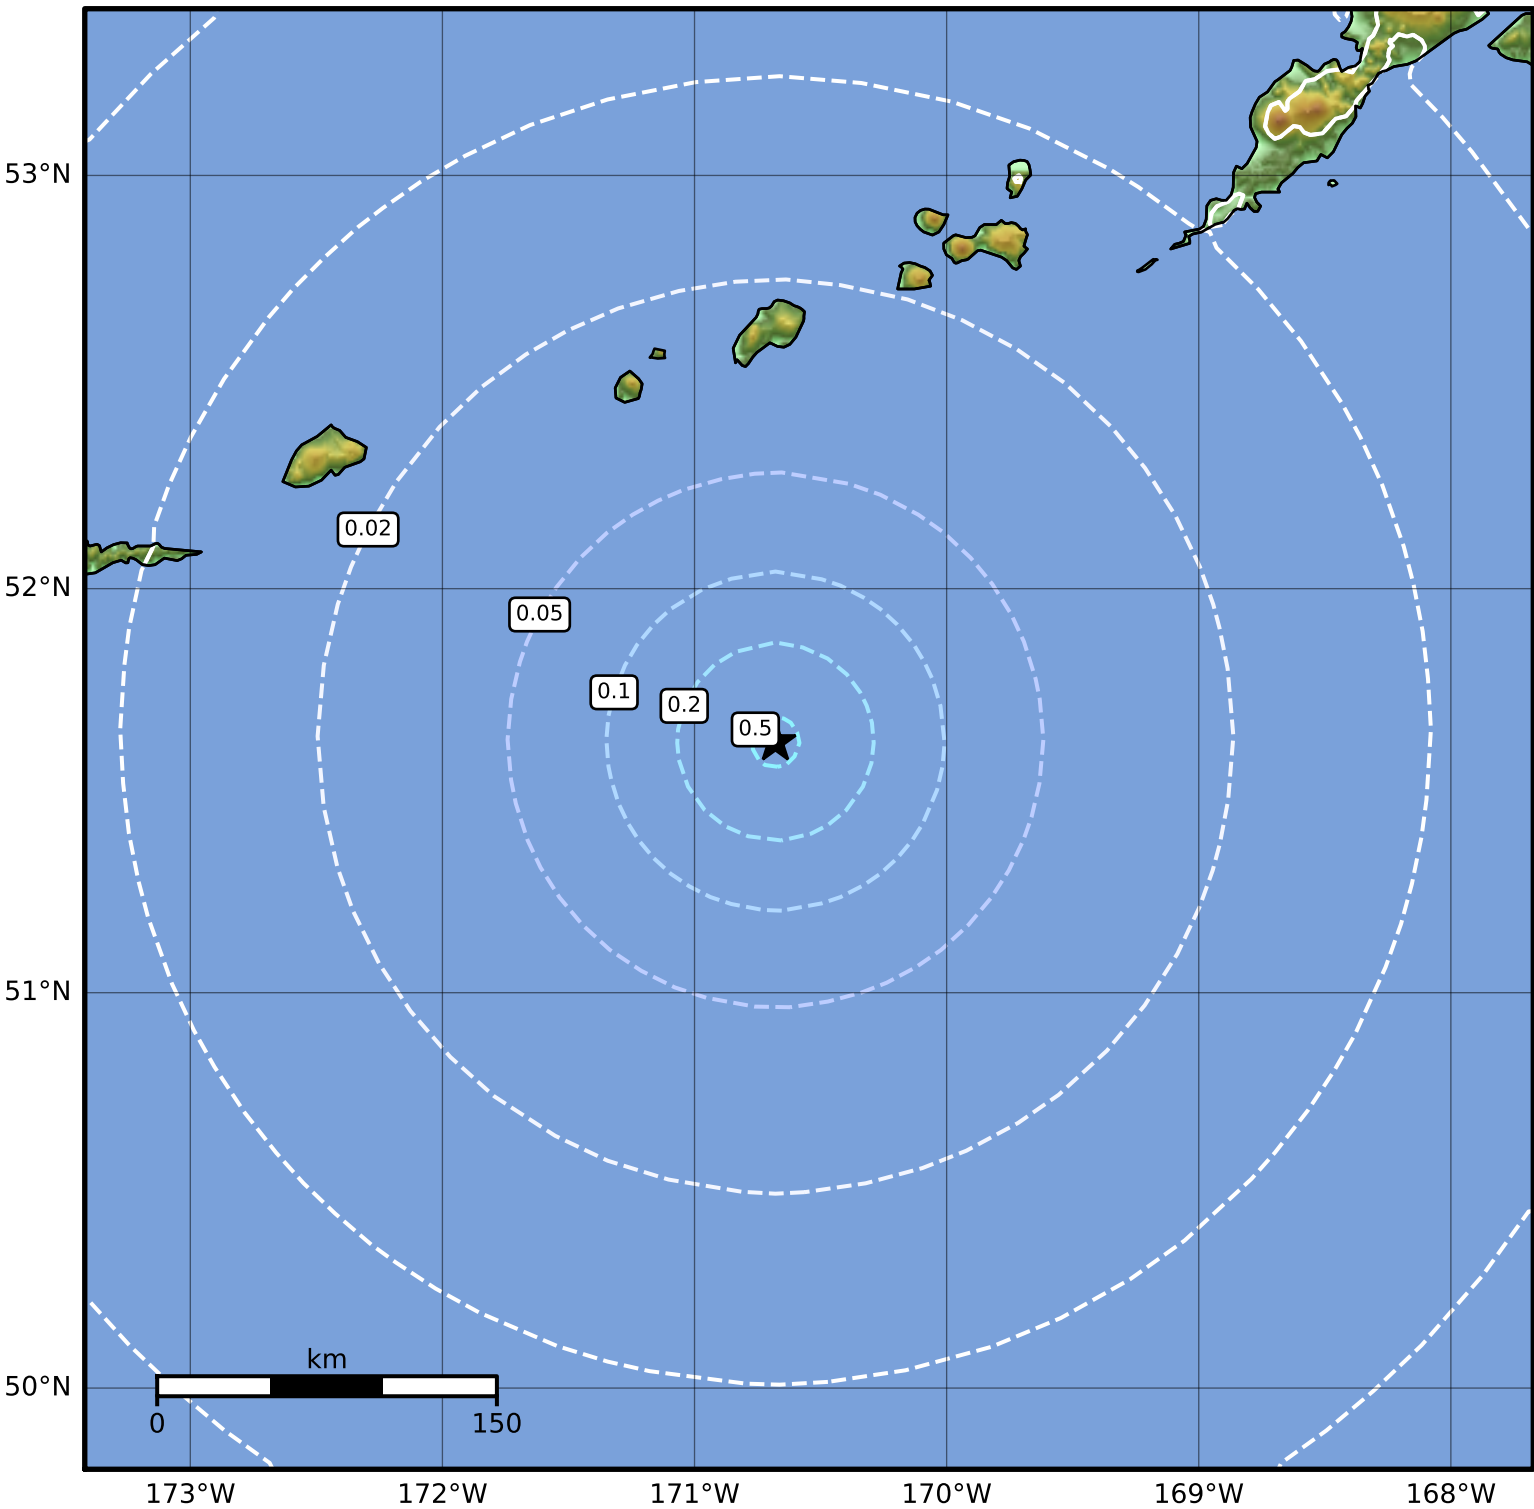

1.0 Second Peak Spectral Acceleration Map Alaska Earthquake Center  
 ShakeMap: 121 km (75 miles) SE of Amukta Pass  
 Dec 04, 2023 10:19:02 UTC M4.4 N51.62 W170.68 Depth: 18.1km ID:ak023fj5ppq6

SA(1.0) (%g)	0.1	0.2	0.5	1	2	5	10	20	50	100	200
--------------	-----	-----	-----	---	---	---	----	----	----	-----	-----

Scale based on Worden et al. (2012)

Version 2: Processed 2023-12-04T17:44:58Z

△ Seismic Instrument    ○ Reported Intensity

★ Epicenter