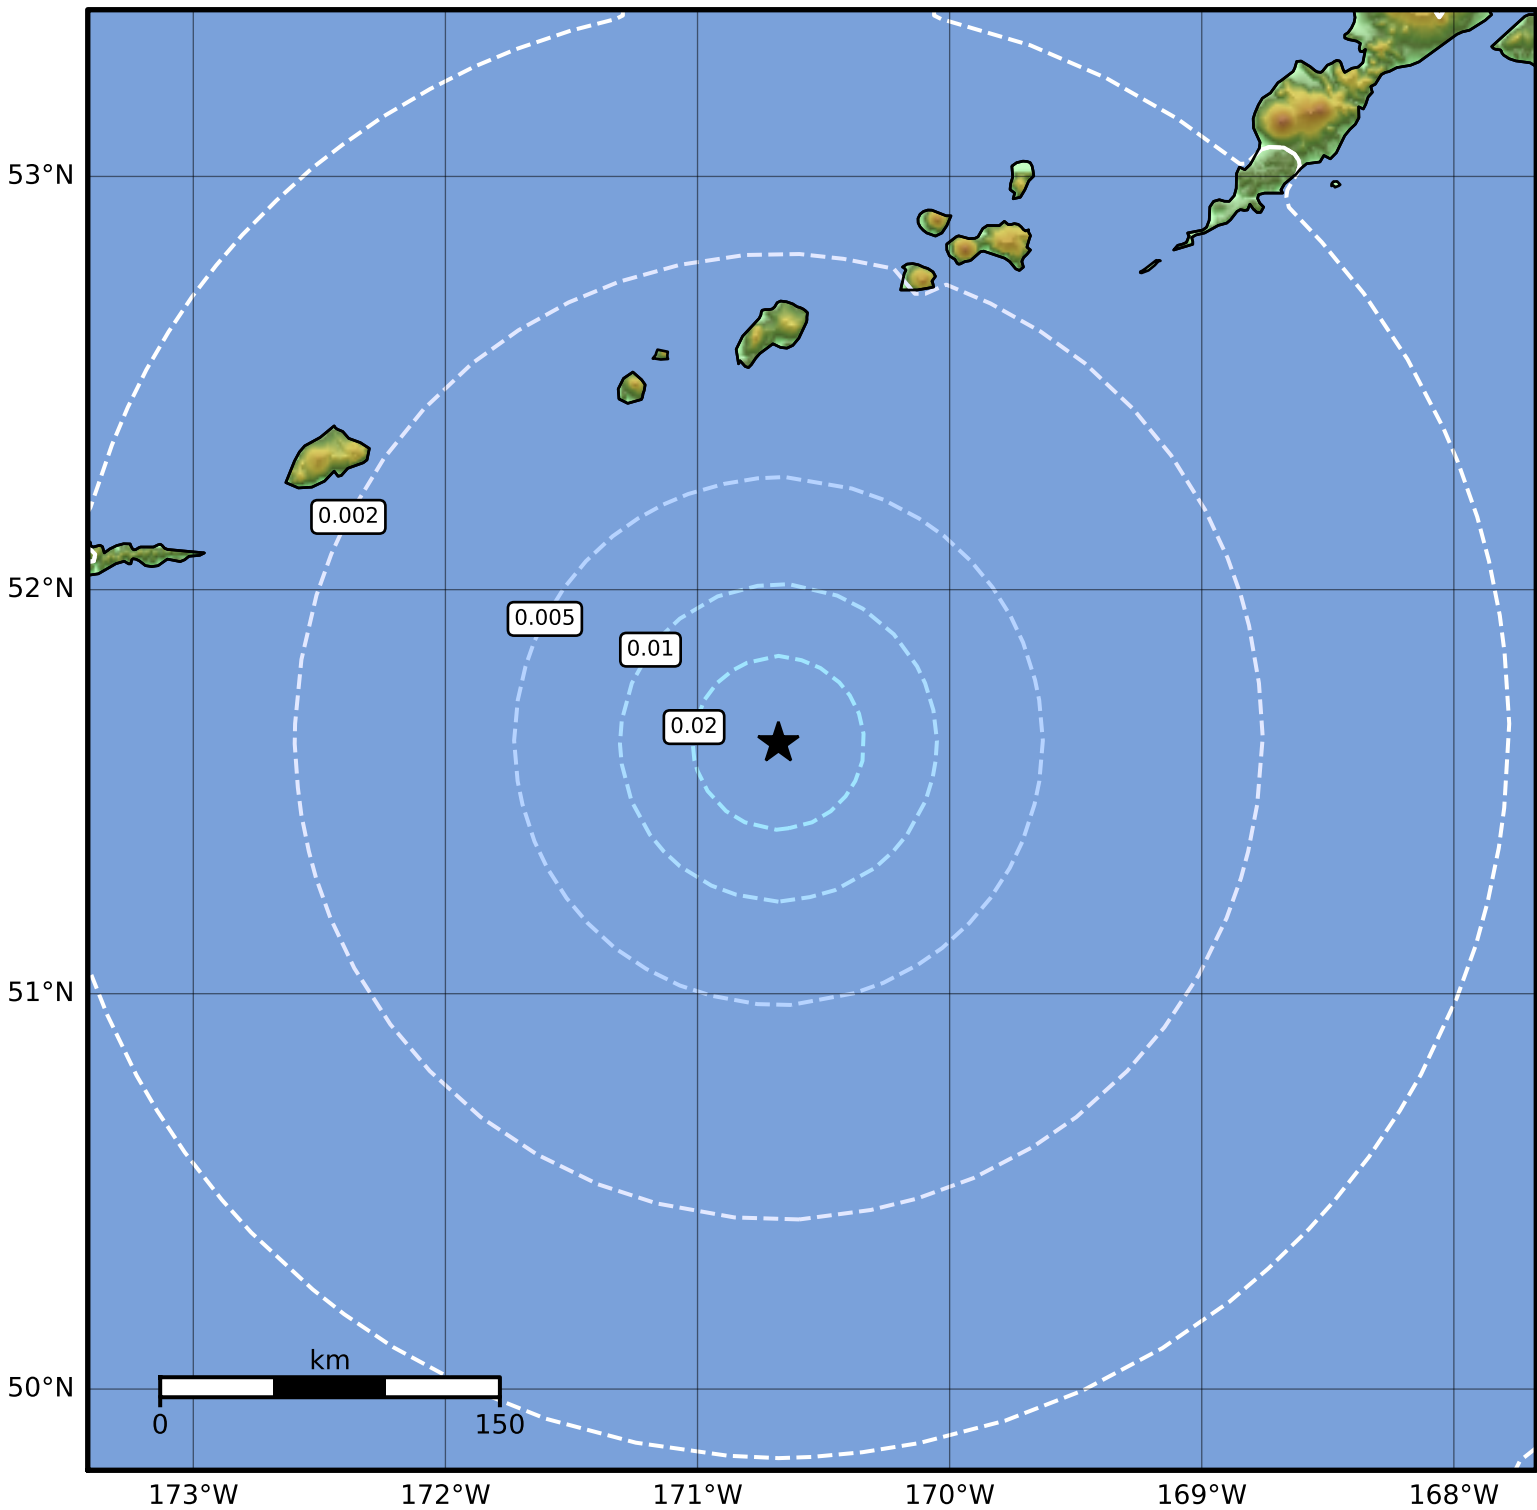

3.0 Second Peak Spectral Acceleration Map Alaska Earthquake Center
ShakeMap: 121 km (75 miles) SE of Amukta Pass
Dec 04, 2023 10:19:02 UTC M4.4 N51.62 W170.68 Depth: 18.1km ID:ak023fj5ppq6

Scale based on Worden et al. (2012)

Version 2: Processed 2023-12-04T17:44:58Z

△ Seismic Instrument ○ Reported Intensity

★ Epicenter