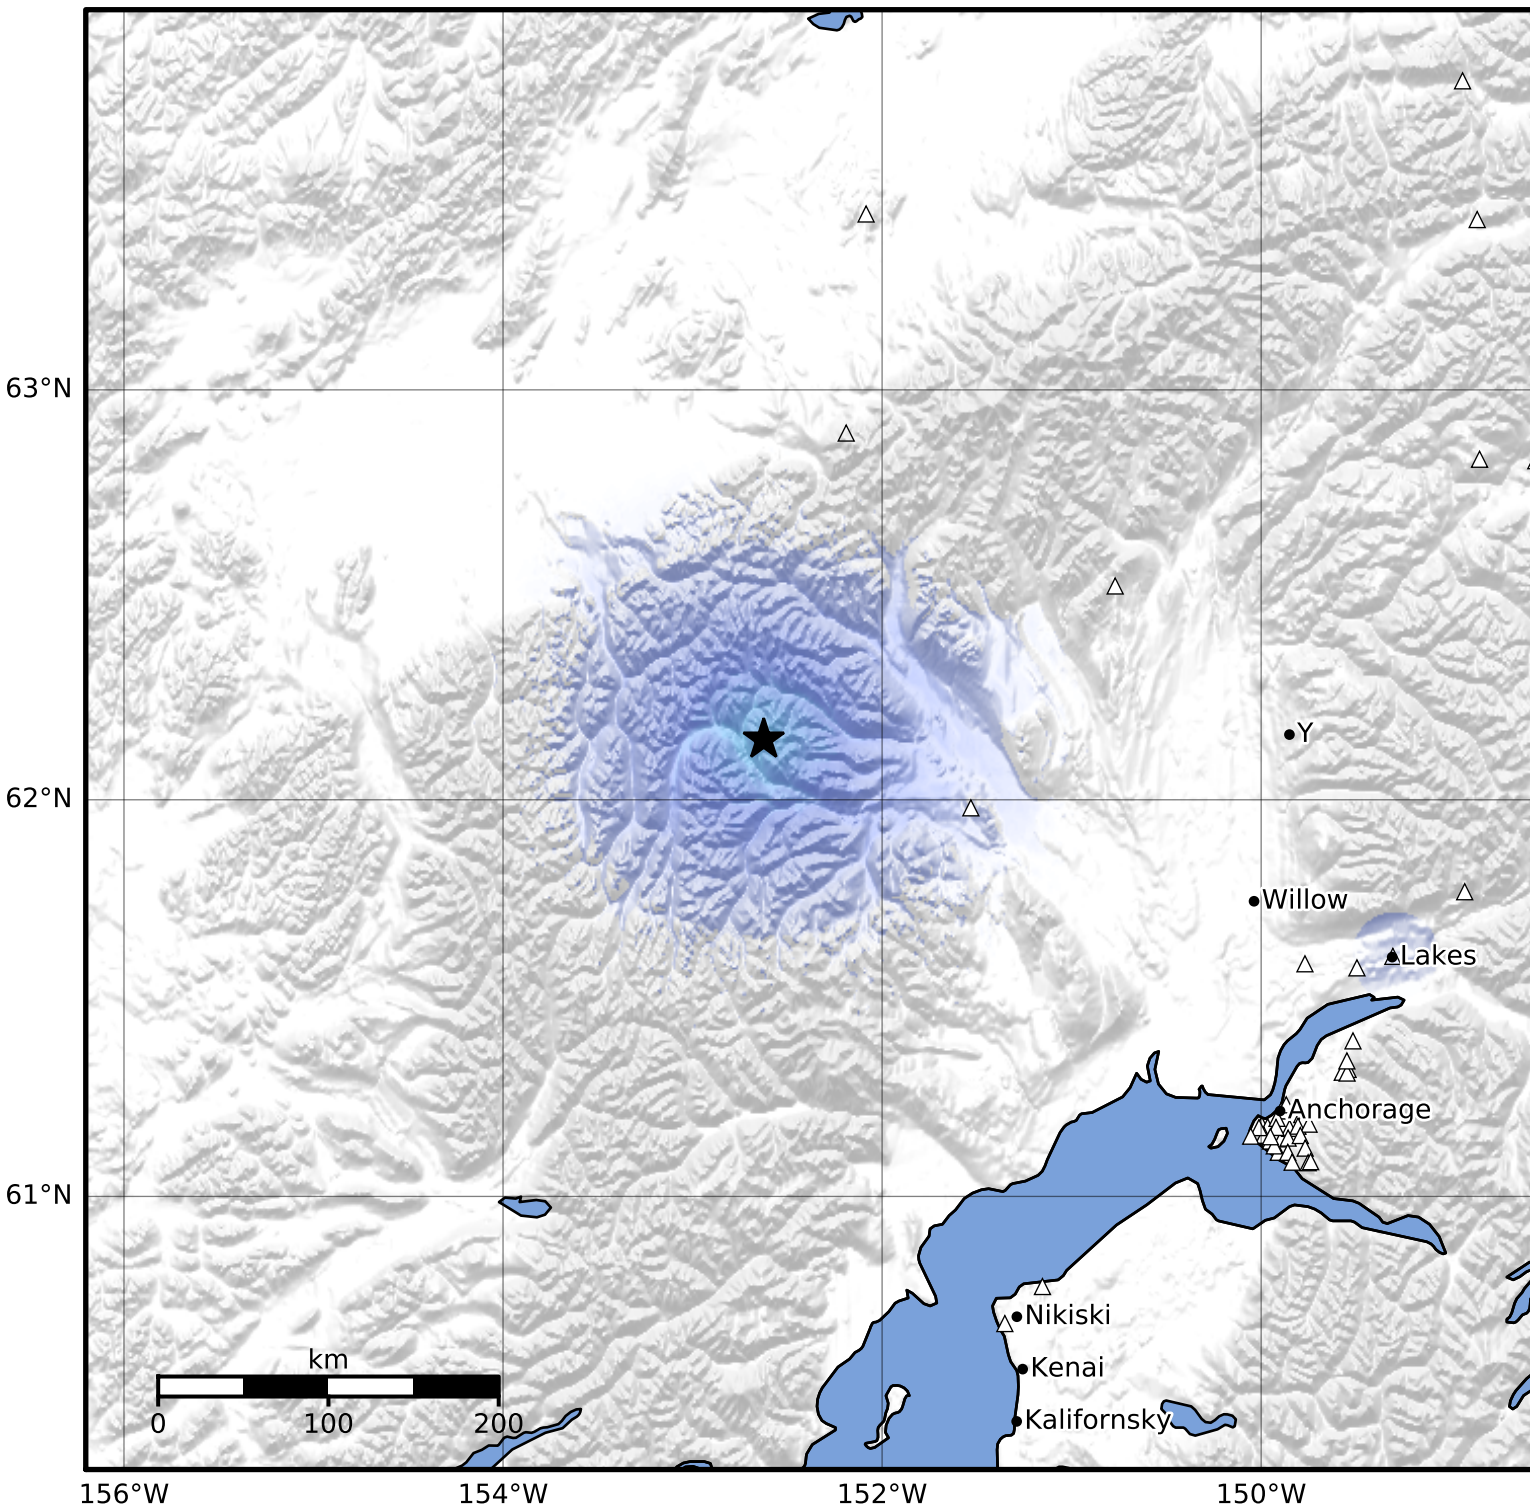

Macroseismic Intensity Map Alaska Earthquake Center
 ShakeMap: 79 km (49 miles) WNW of Skwentna
 Dec 05, 2023 12:09:14 UTC M3.6 N62.15 W152.62 Depth: 13.5km ID:ak023fkudta4

SHAKING	Not felt	Weak	Light	Moderate	Strong	Very strong	Severe	Violent	Extreme
DAMAGE	None	None	None	Very light	Light	Moderate	Moderate/heavy	Heavy	Very heavy
PGA(%g)	<0.0464	0.297	2.76	6.2	11.5	21.5	40.1	74.7	>139
PGV(cm/s)	<0.0215	0.135	1.41	4.65	9.64	20	41.4	85.8	>178
INTENSITY	I	II-III	IV	V	VI	VII	VIII	IX	X+

Scale based on Worden et al. (2012)

Version 1: Processed 2023-12-05T17:38:27Z

△ Seismic Instrument ○ Reported Intensity

★ Epicenter