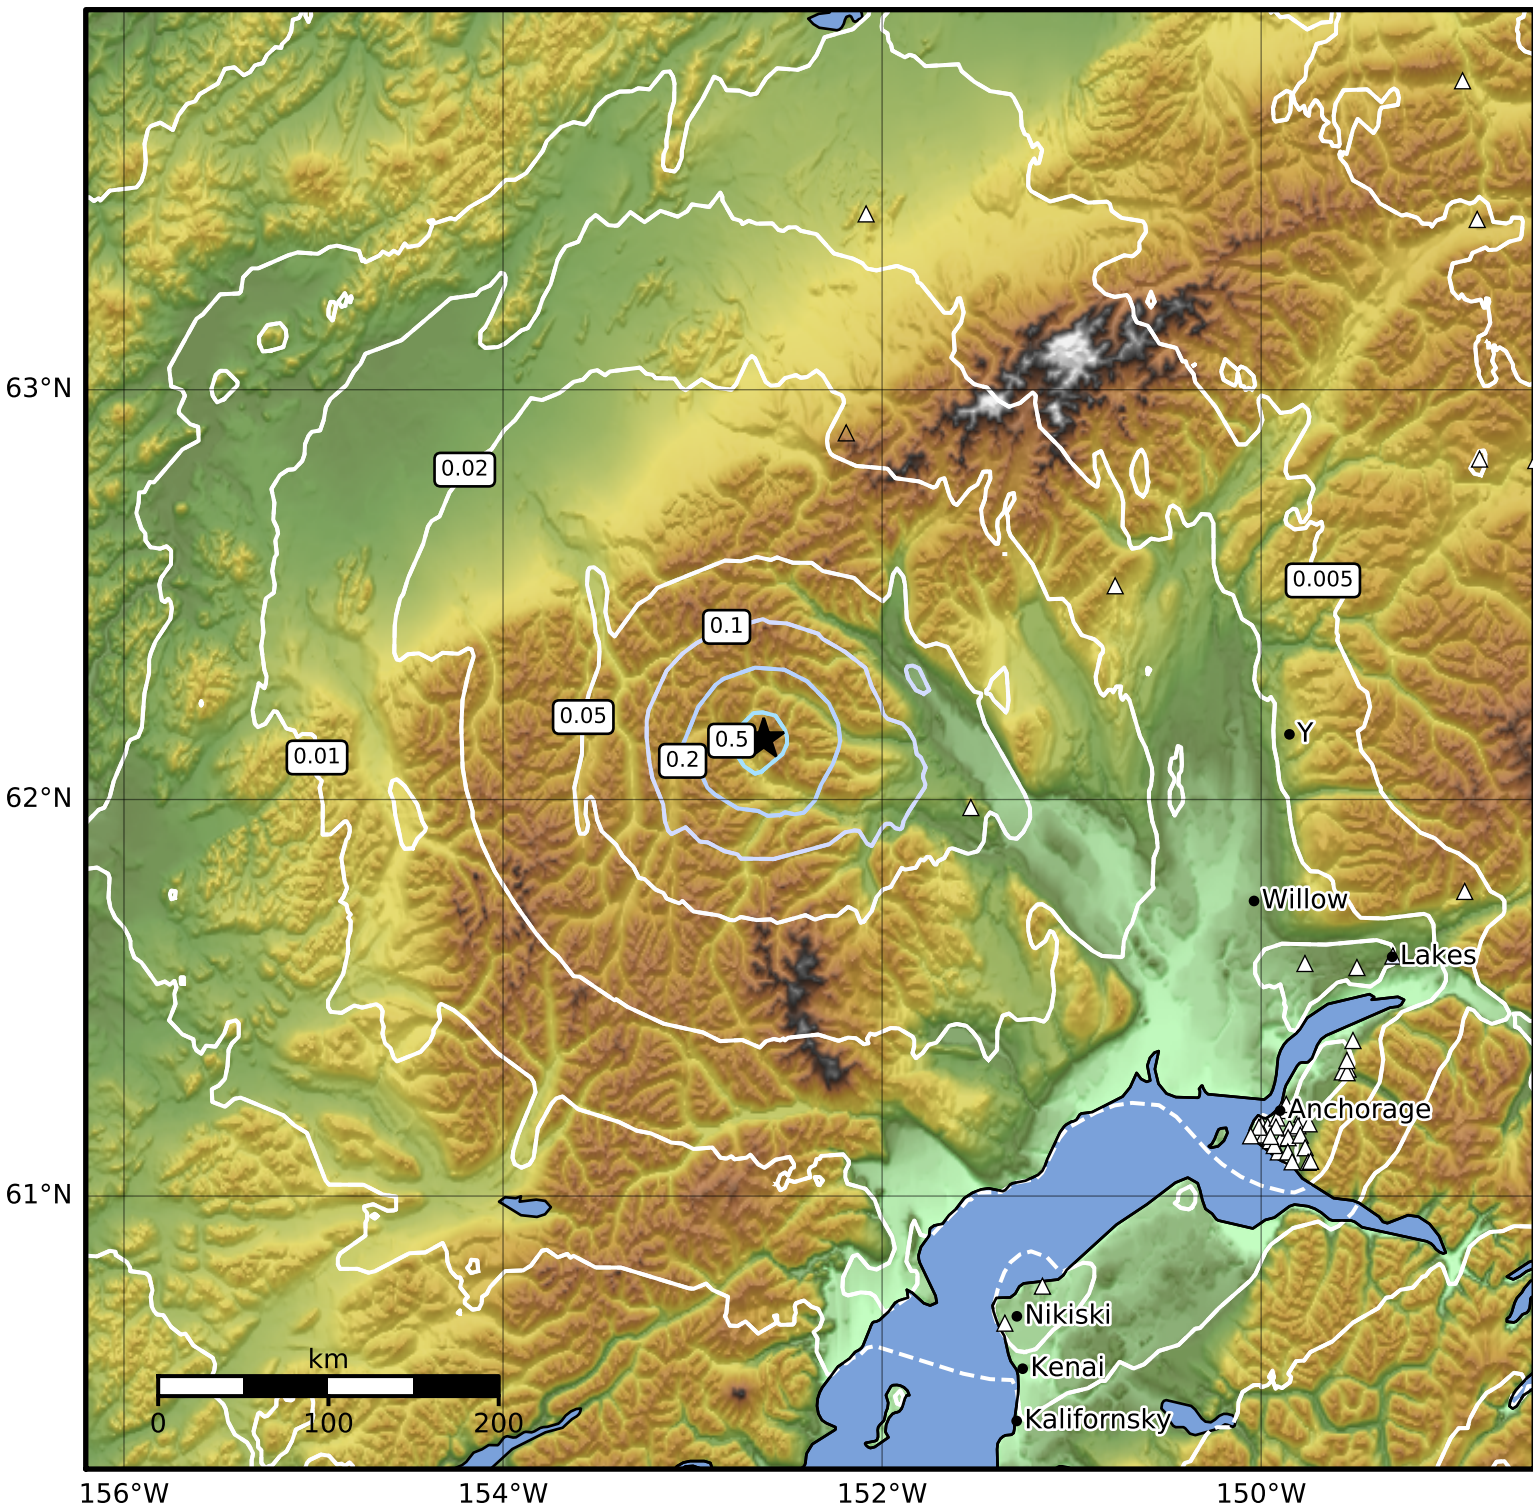

Peak Ground Acceleration Map Alaska Earthquake Center
 ShakeMap: 79 km (49 miles) WNW of Skwentna
 Dec 05, 2023 12:09:14 UTC M3.6 N62.15 W152.62 Depth: 13.5km ID:ak023fkudta4

PGA (%g)	0.1	0.2	0.5	1	2	5	10	20	50	100	200
----------	-----	-----	-----	---	---	---	----	----	----	-----	-----

Scale based on Worden et al. (2012)

△ Seismic Instrument ○ Reported Intensity

★ Epicenter

Version 1: Processed 2023-12-05T17:38:27Z