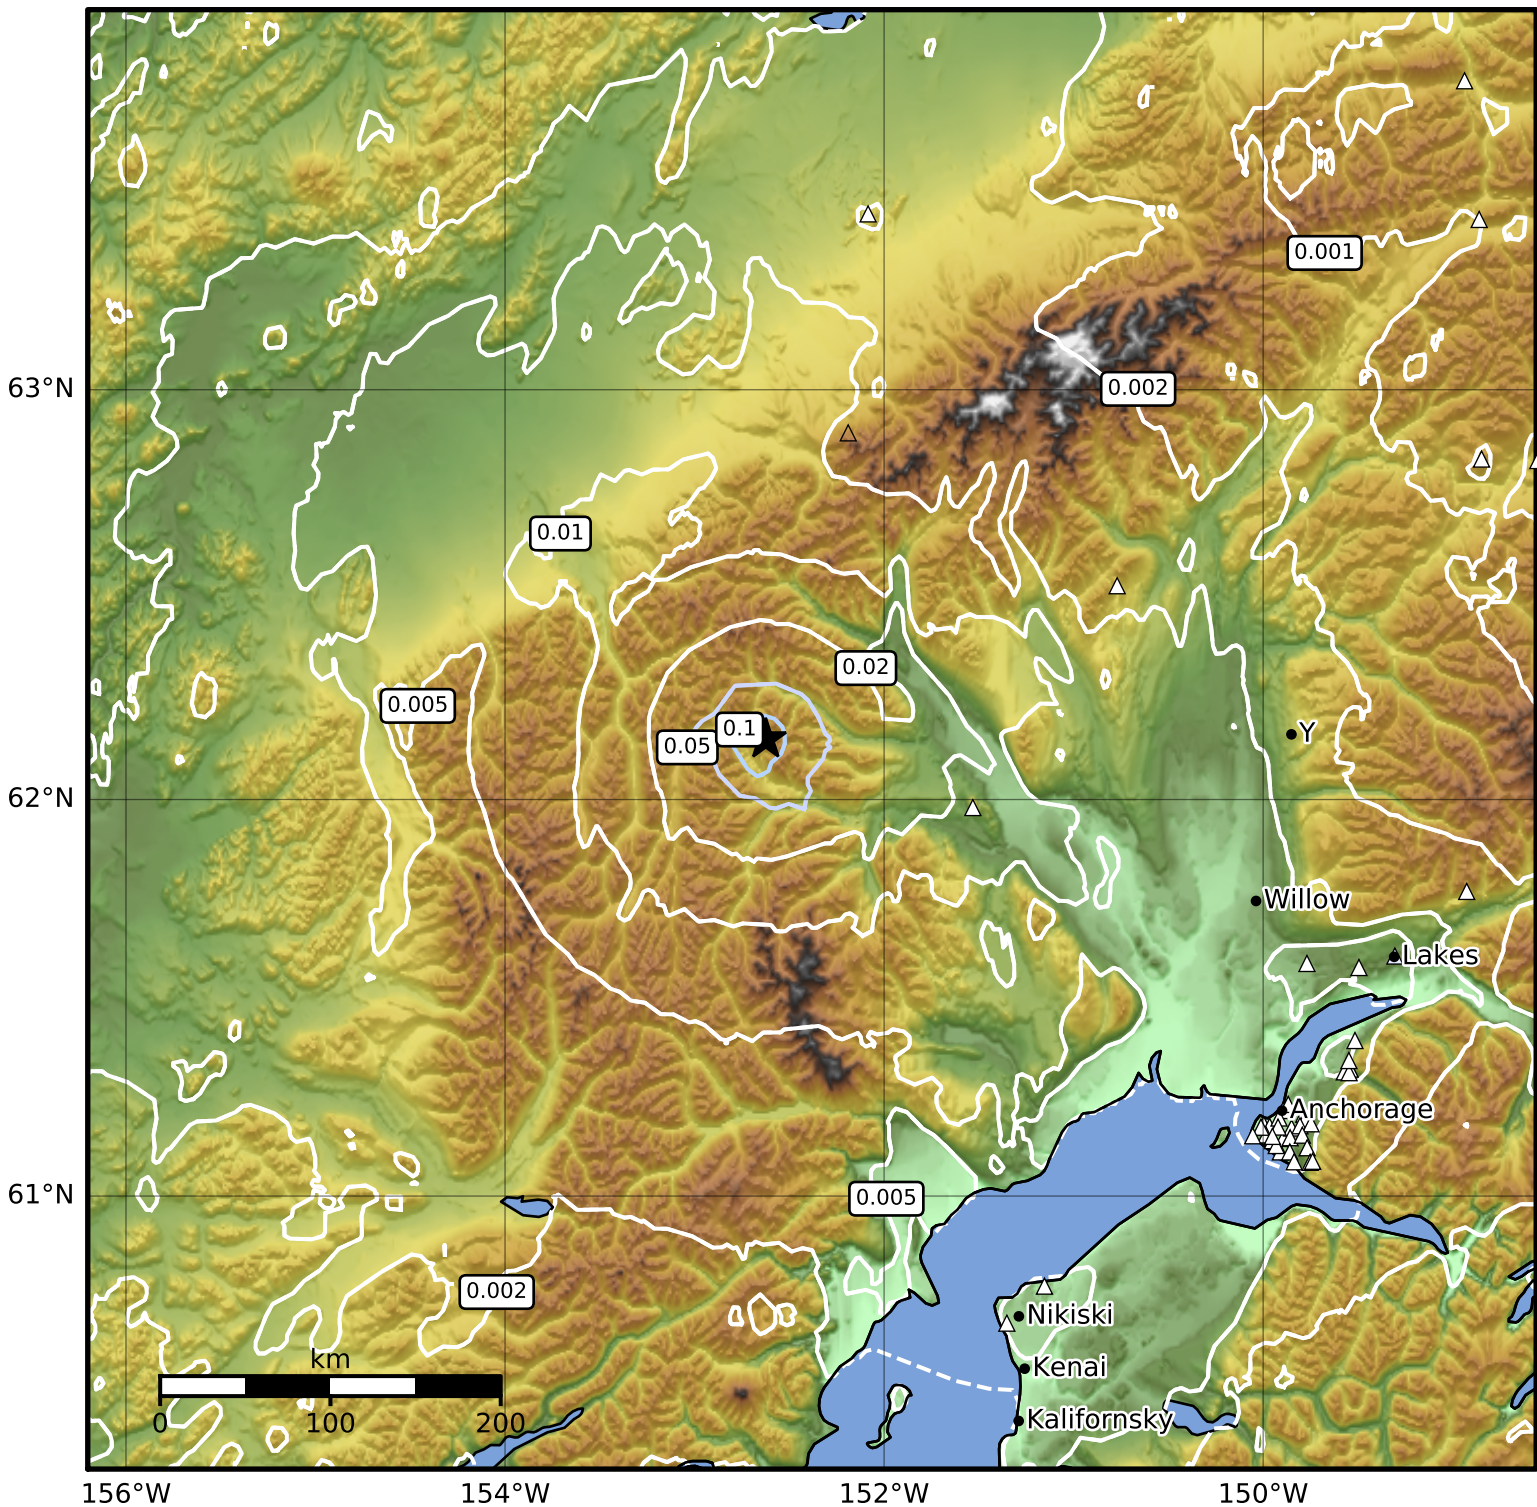

Peak Ground Velocity Map Alaska Earthquake Center  
 ShakeMap: 79 km (49 miles) WNW of Skwentna  
 Dec 05, 2023 12:09:14 UTC M3.6 N62.15 W152.62 Depth: 13.5km ID:ak023fkudta4

PGV (cm/s)	0.1	0.2	0.5	1	2	5	10	20	50	100	200
------------	-----	-----	-----	---	---	---	----	----	----	-----	-----

Scale based on Worden et al. (2012)

Version 1: Processed 2023-12-05T17:38:27Z

△ Seismic Instrument ○ Reported Intensity

★ Epicenter