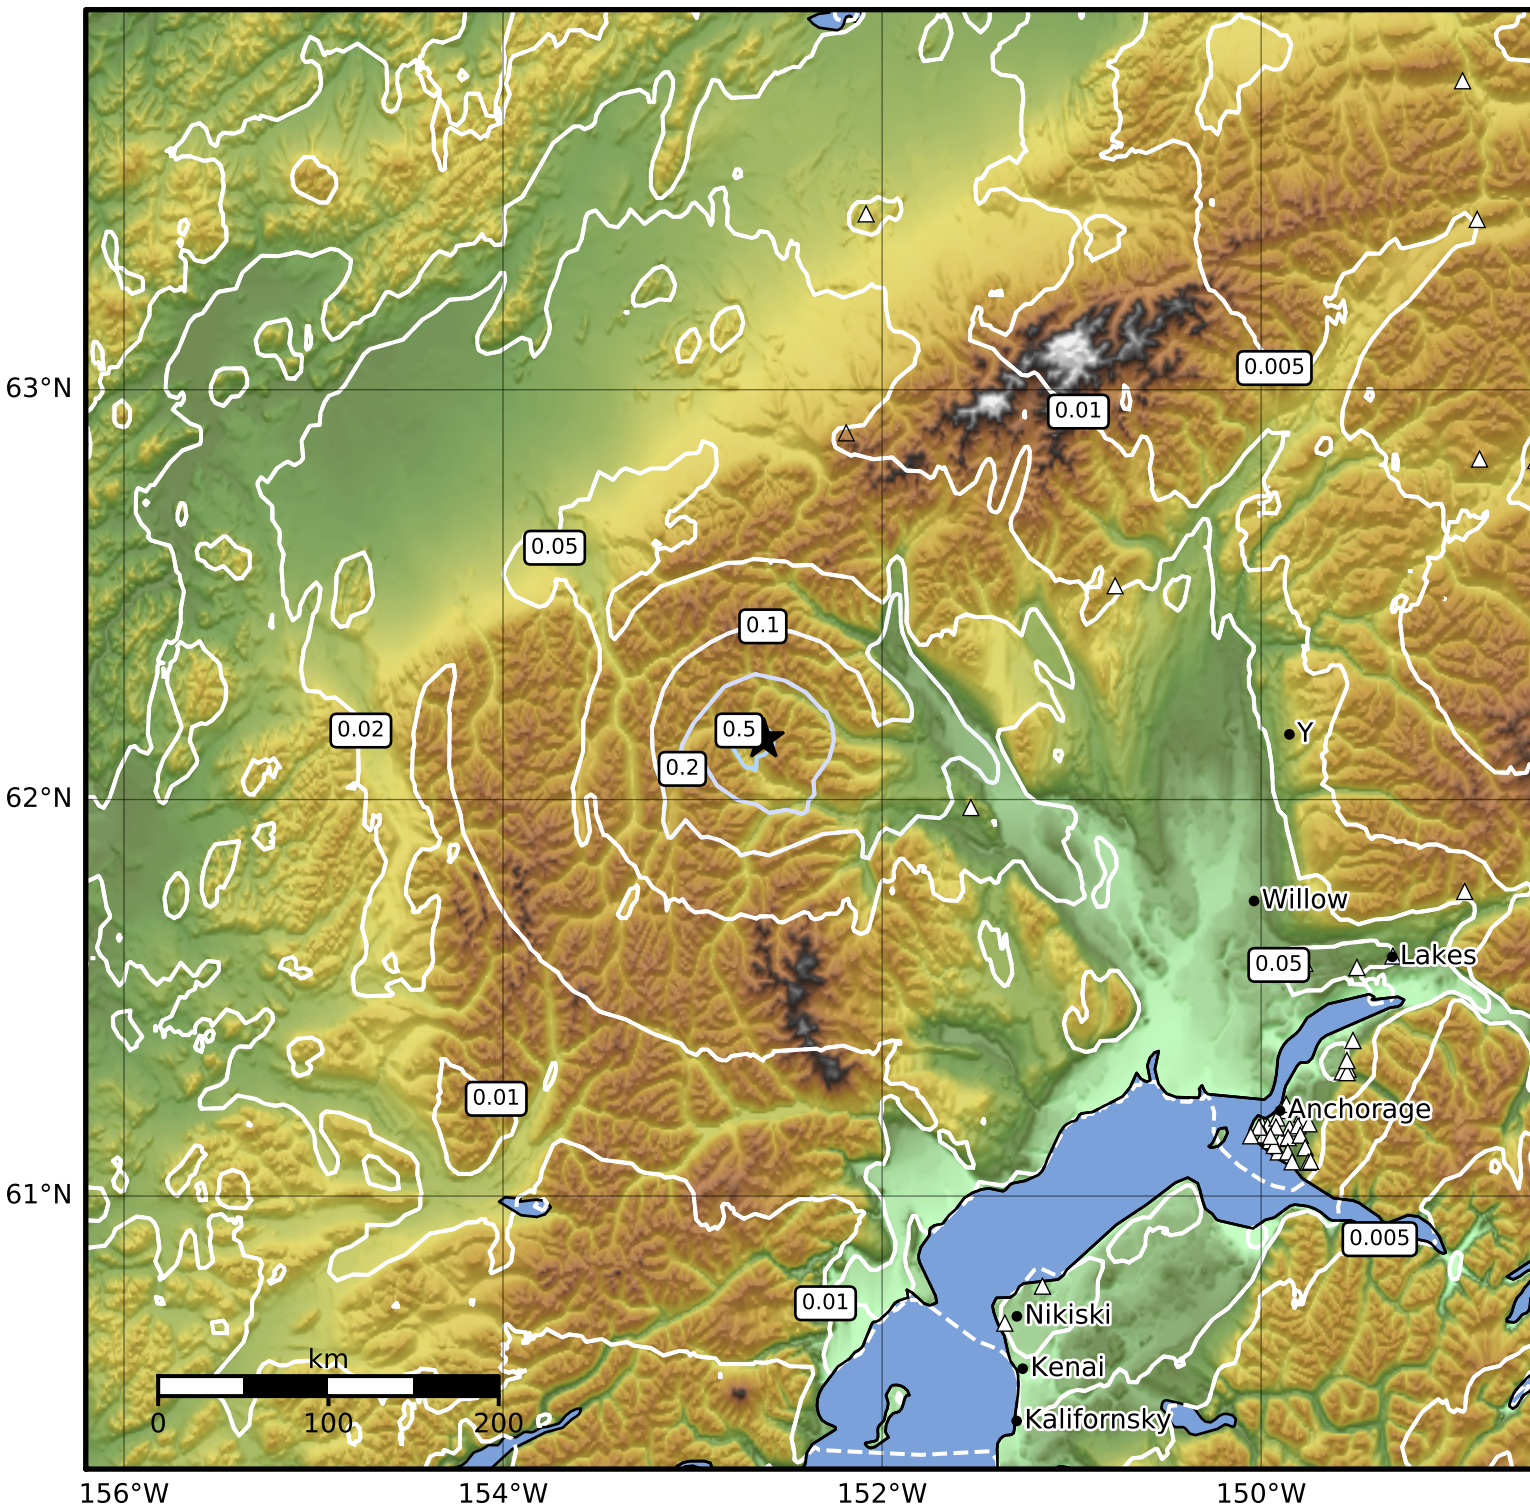

0.3 Second Peak Spectral Acceleration Map Alaska Earthquake Center
 ShakeMap: 79 km (49 miles) WNW of Skwentna
 Dec 05, 2023 12:09:14 UTC M3.6 N62.15 W152.62 Depth: 13.5km ID:ak023fkudta4

SA(0.3) (%g)	0.1	0.2	0.5	1	2	5	10	20	50	100	200
--------------	-----	-----	-----	---	---	---	----	----	----	-----	-----

Scale based on Worden et al. (2012)

Version 1: Processed 2023-12-05T17:38:27Z

△ Seismic Instrument ○ Reported Intensity

★ Epicenter