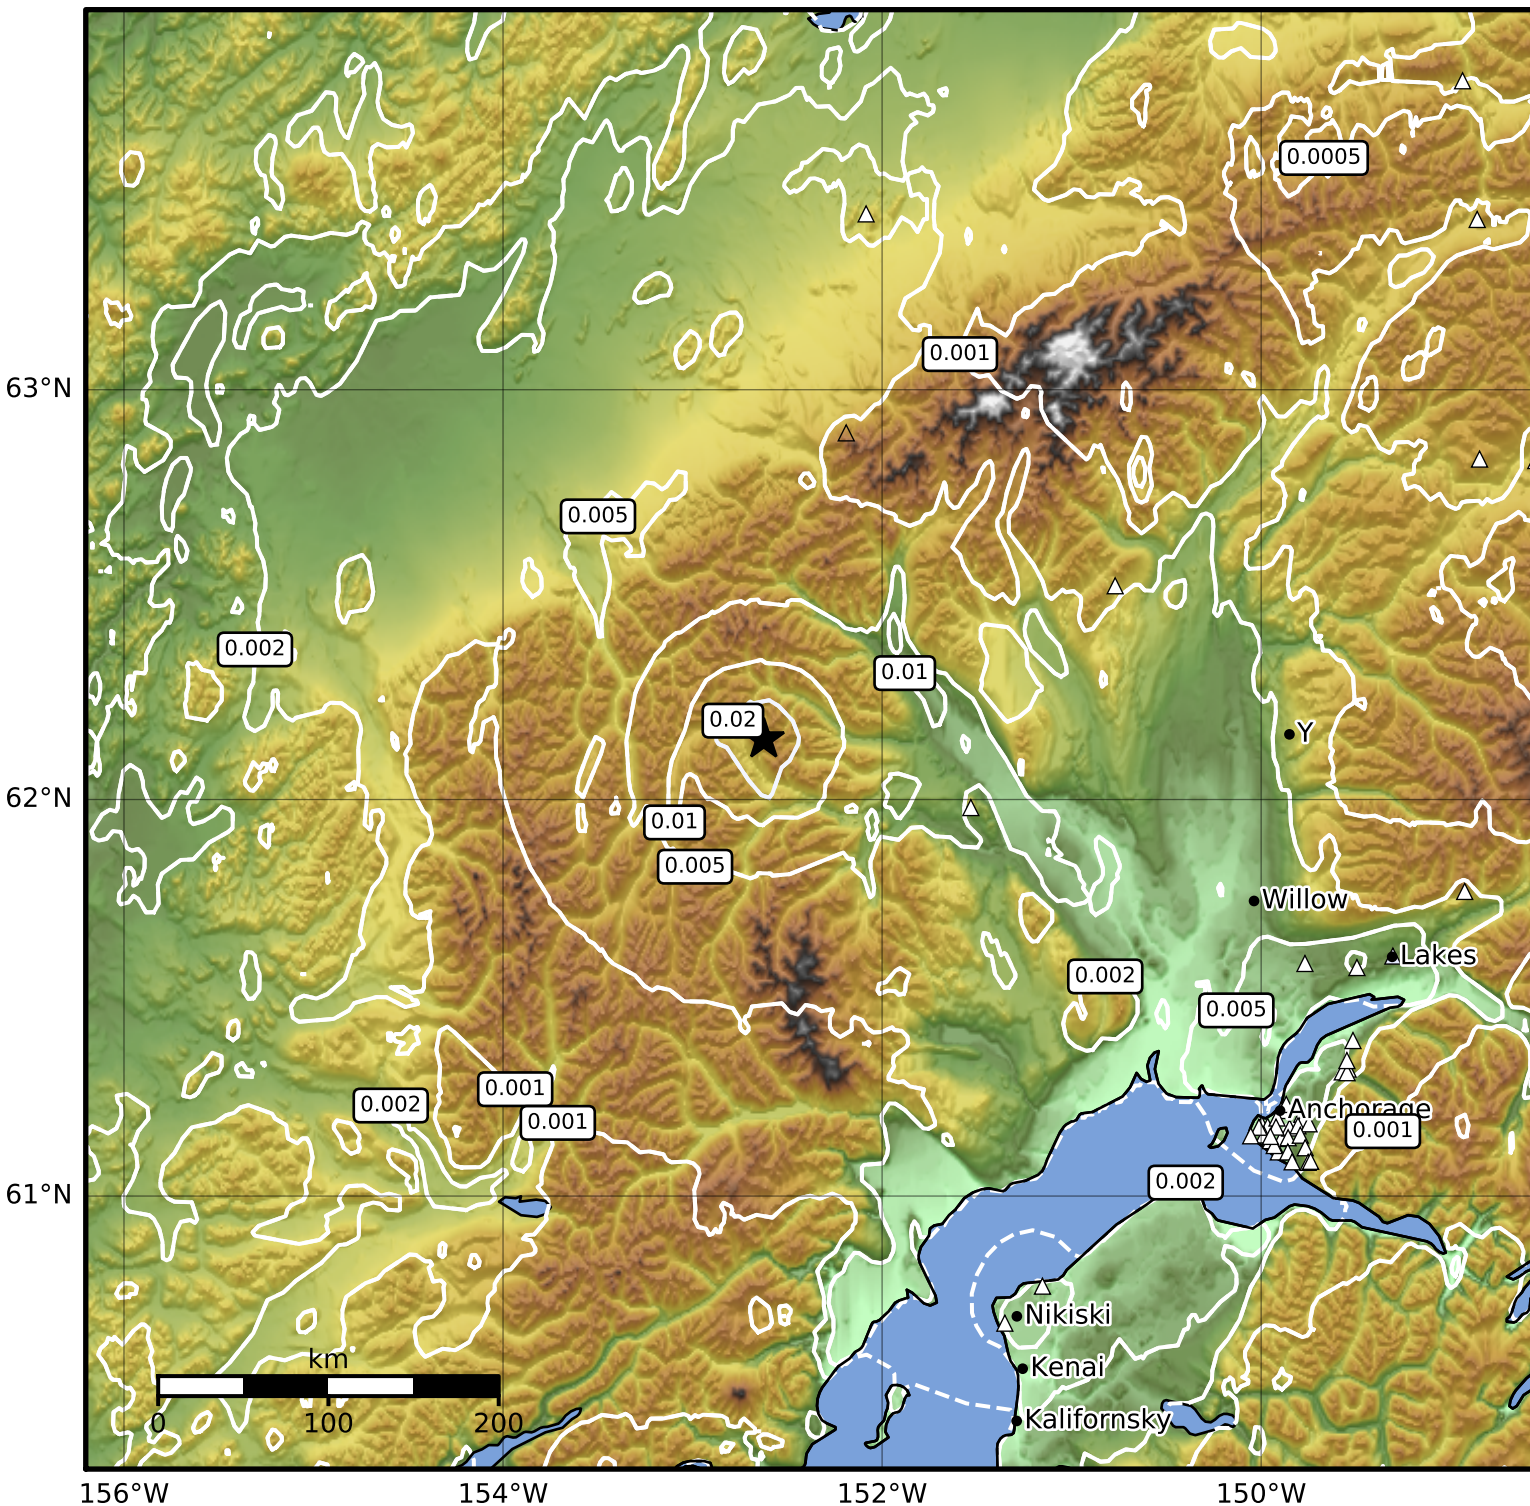

1.0 Second Peak Spectral Acceleration Map Alaska Earthquake Center
 ShakeMap: 79 km (49 miles) WNW of Skwentna
 Dec 05, 2023 12:09:14 UTC M3.6 N62.15 W152.62 Depth: 13.5km ID:ak023fkudta4

SA(1.0) (%g)	0.1	0.2	0.5	1	2	5	10	20	50	100	200
--------------	-----	-----	-----	---	---	---	----	----	----	-----	-----

Scale based on Worden et al. (2012)

△ Seismic Instrument ○ Reported Intensity

★ Epicenter

Version 1: Processed 2023-12-05T17:38:27Z