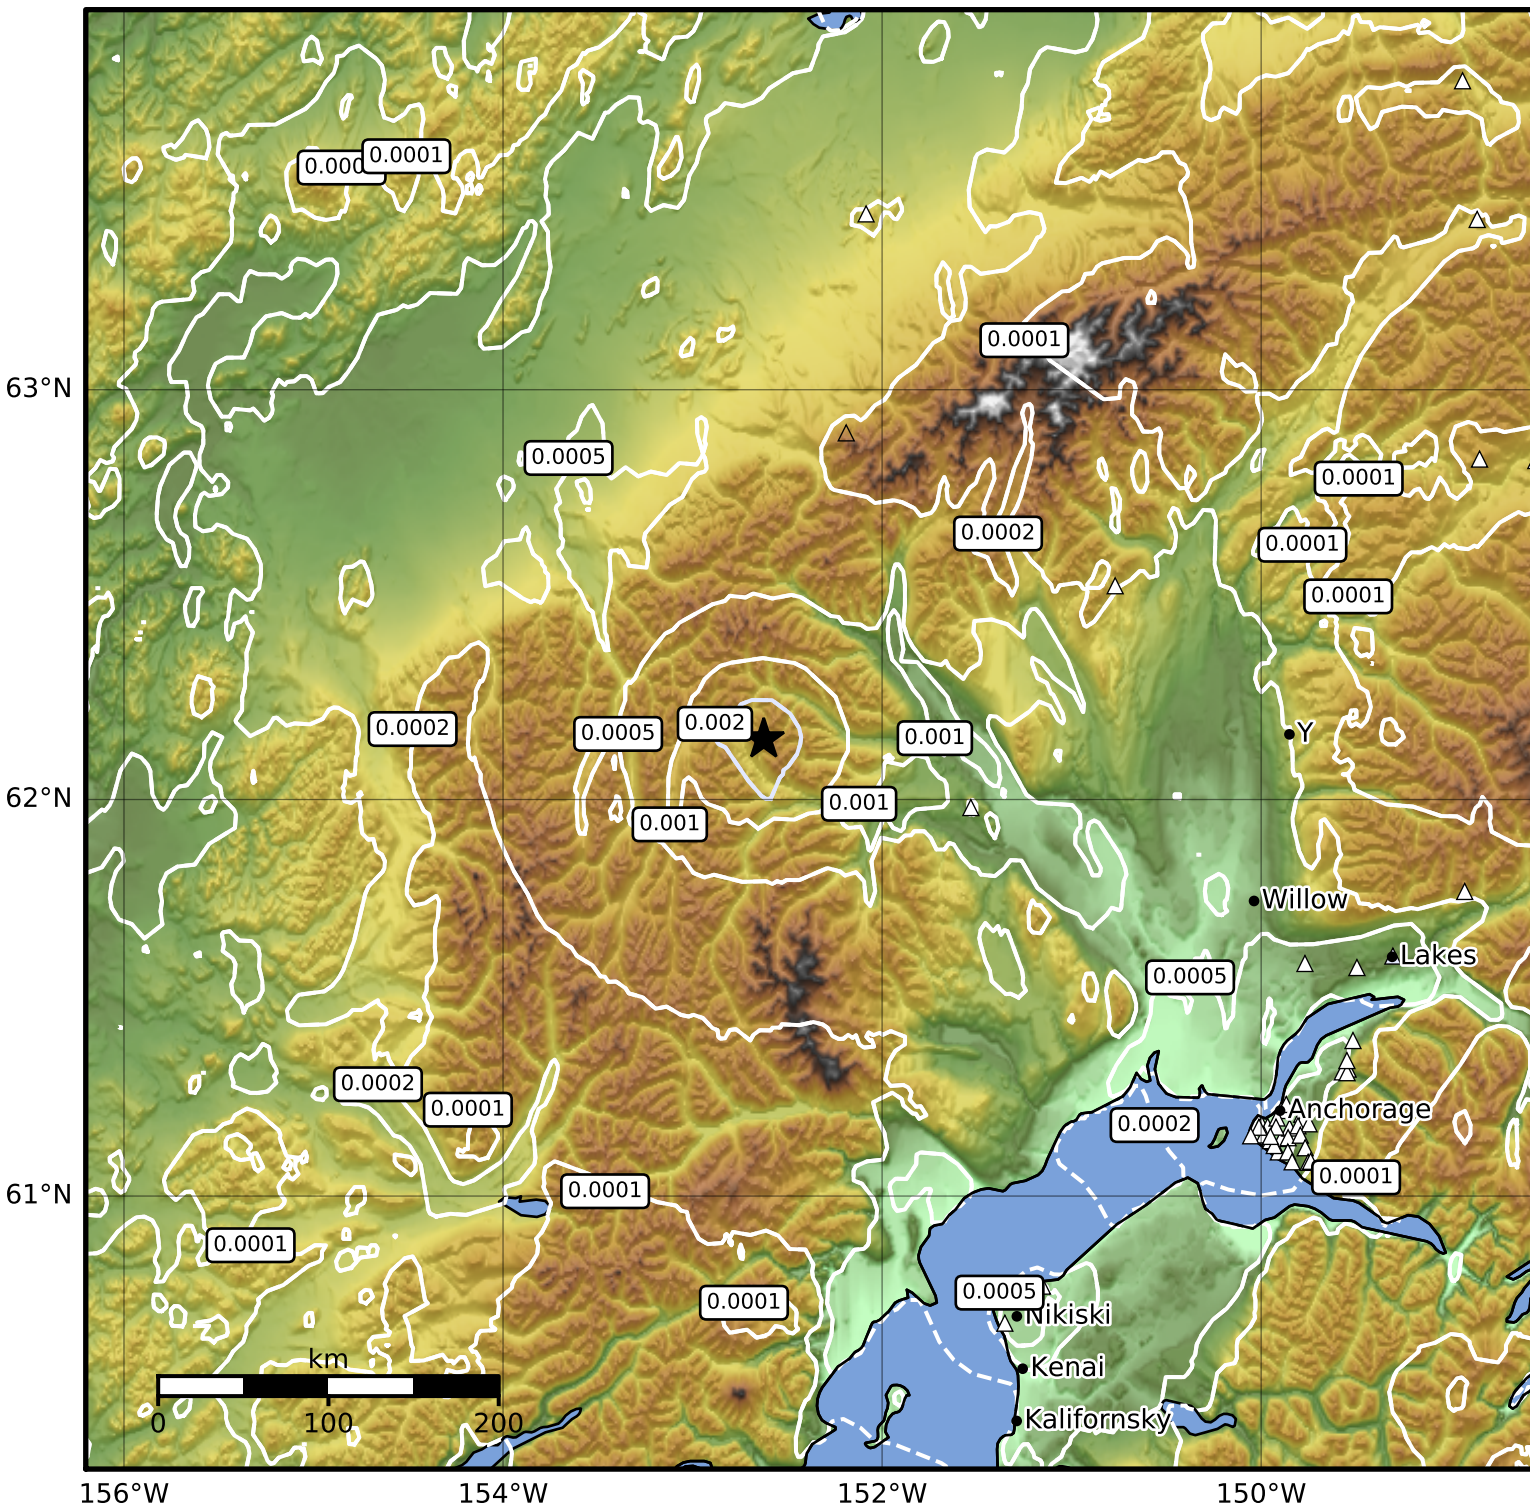

3.0 Second Peak Spectral Acceleration Map Alaska Earthquake Center  
 ShakeMap: 79 km (49 miles) WNW of Skwentna  
 Dec 05, 2023 12:09:14 UTC M3.6 N62.15 W152.62 Depth: 13.5km ID:ak023fkudta4

Scale based on Worden et al. (2012)

Version 1: Processed 2023-12-05T17:38:27Z

△ Seismic Instrument ○ Reported Intensity

★ Epicenter