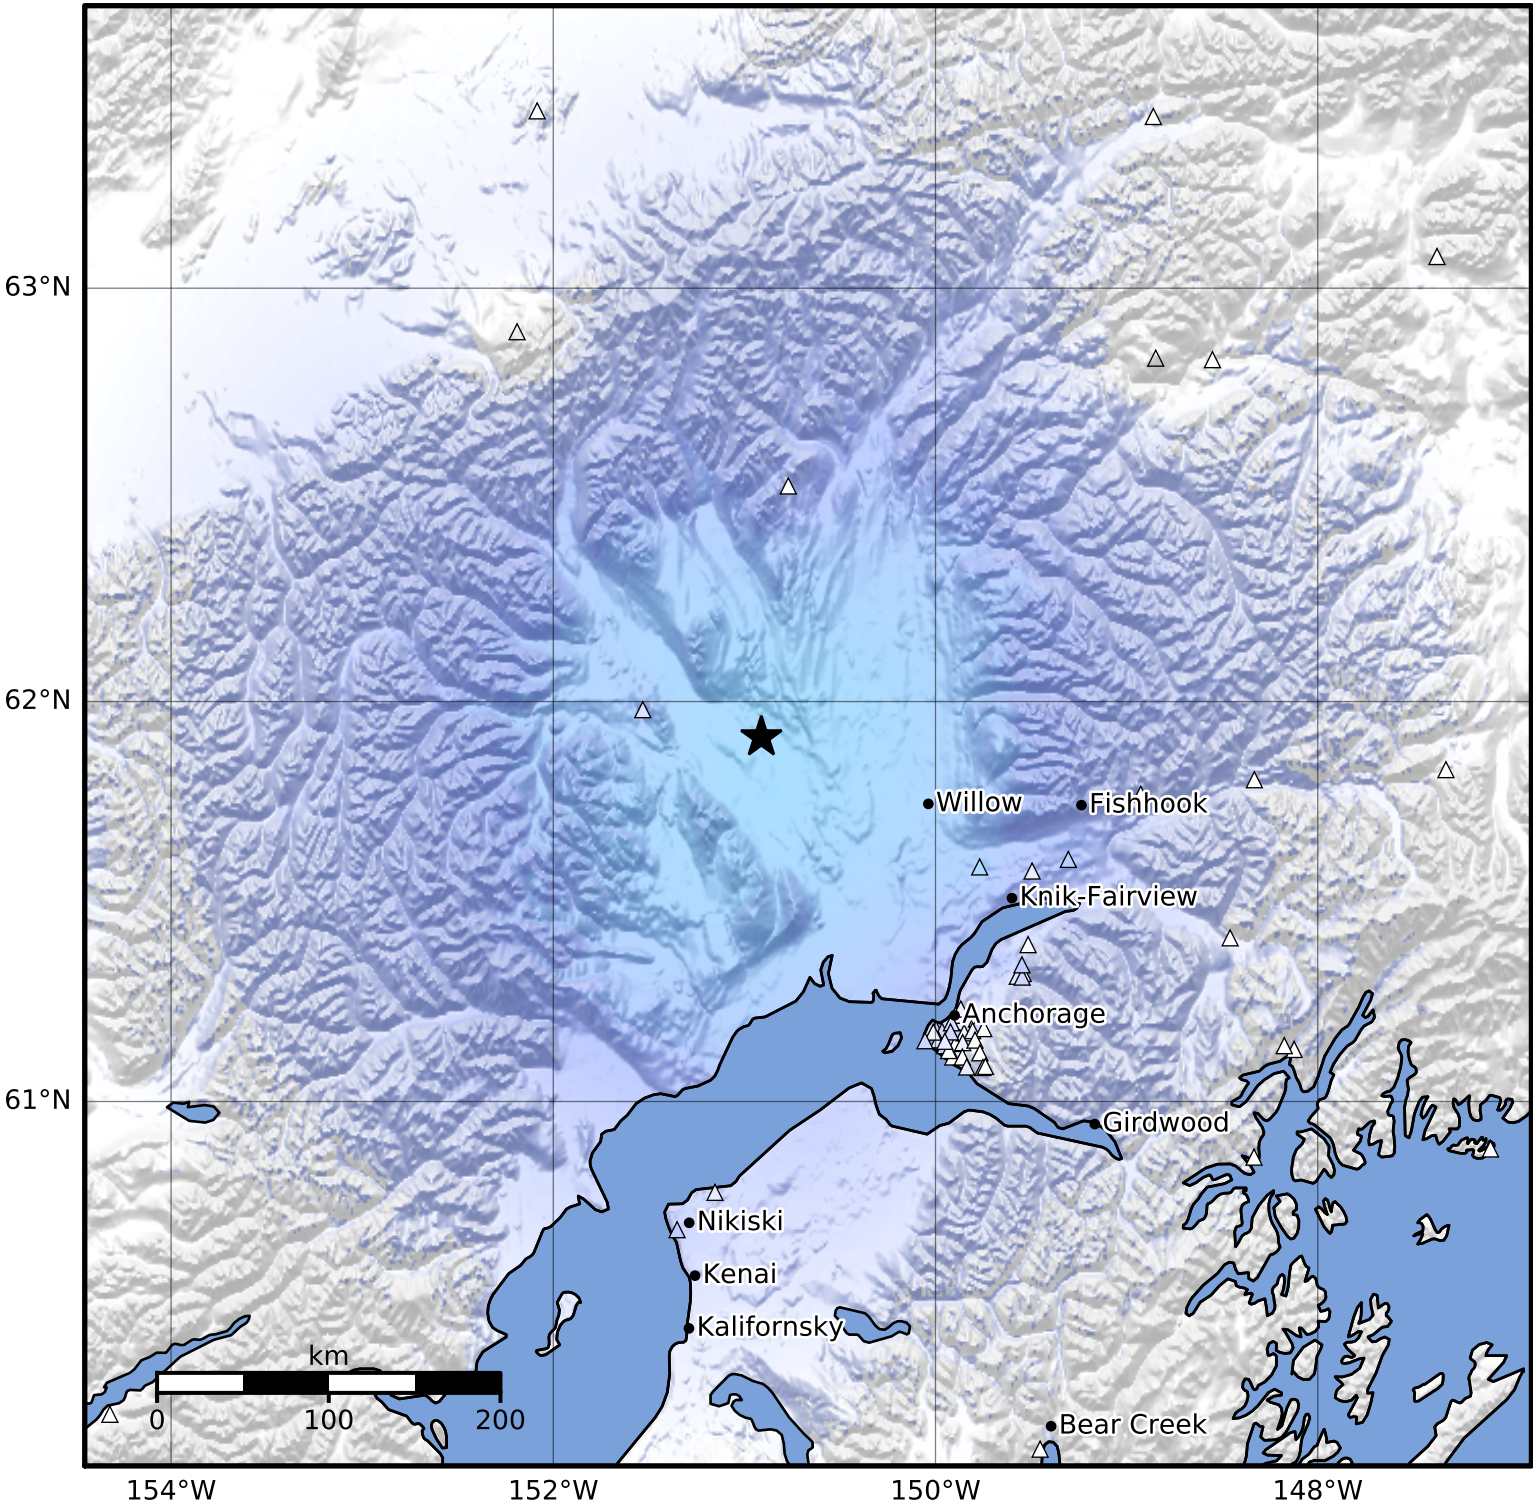

Macroseismic Intensity Map Alaska Earthquake Center
 ShakeMap: 15 km (9 miles) ESE of Skwentna
 Dec 05, 2023 22:21:37 UTC M3.8 N61.91 W150.91 Depth: 63.3km ID:ak023fl0er17

SHAKING	Not felt	Weak	Light	Moderate	Strong	Very strong	Severe	Violent	Extreme
DAMAGE	None	None	None	Very light	Light	Moderate	Moderate/heavy	Heavy	Very heavy
PGA(%g)	<0.0464	0.297	2.76	6.2	11.5	21.5	40.1	74.7	>139
PGV(cm/s)	<0.0215	0.135	1.41	4.65	9.64	20	41.4	85.8	>178
INTENSITY	I	II-III	IV	V	VI	VII	VIII	IX	X+

Scale based on Worden et al. (2012)

Version 2: Processed 2023-12-06T19:17:38Z

△ Seismic Instrument ○ Reported Intensity

★ Epicenter