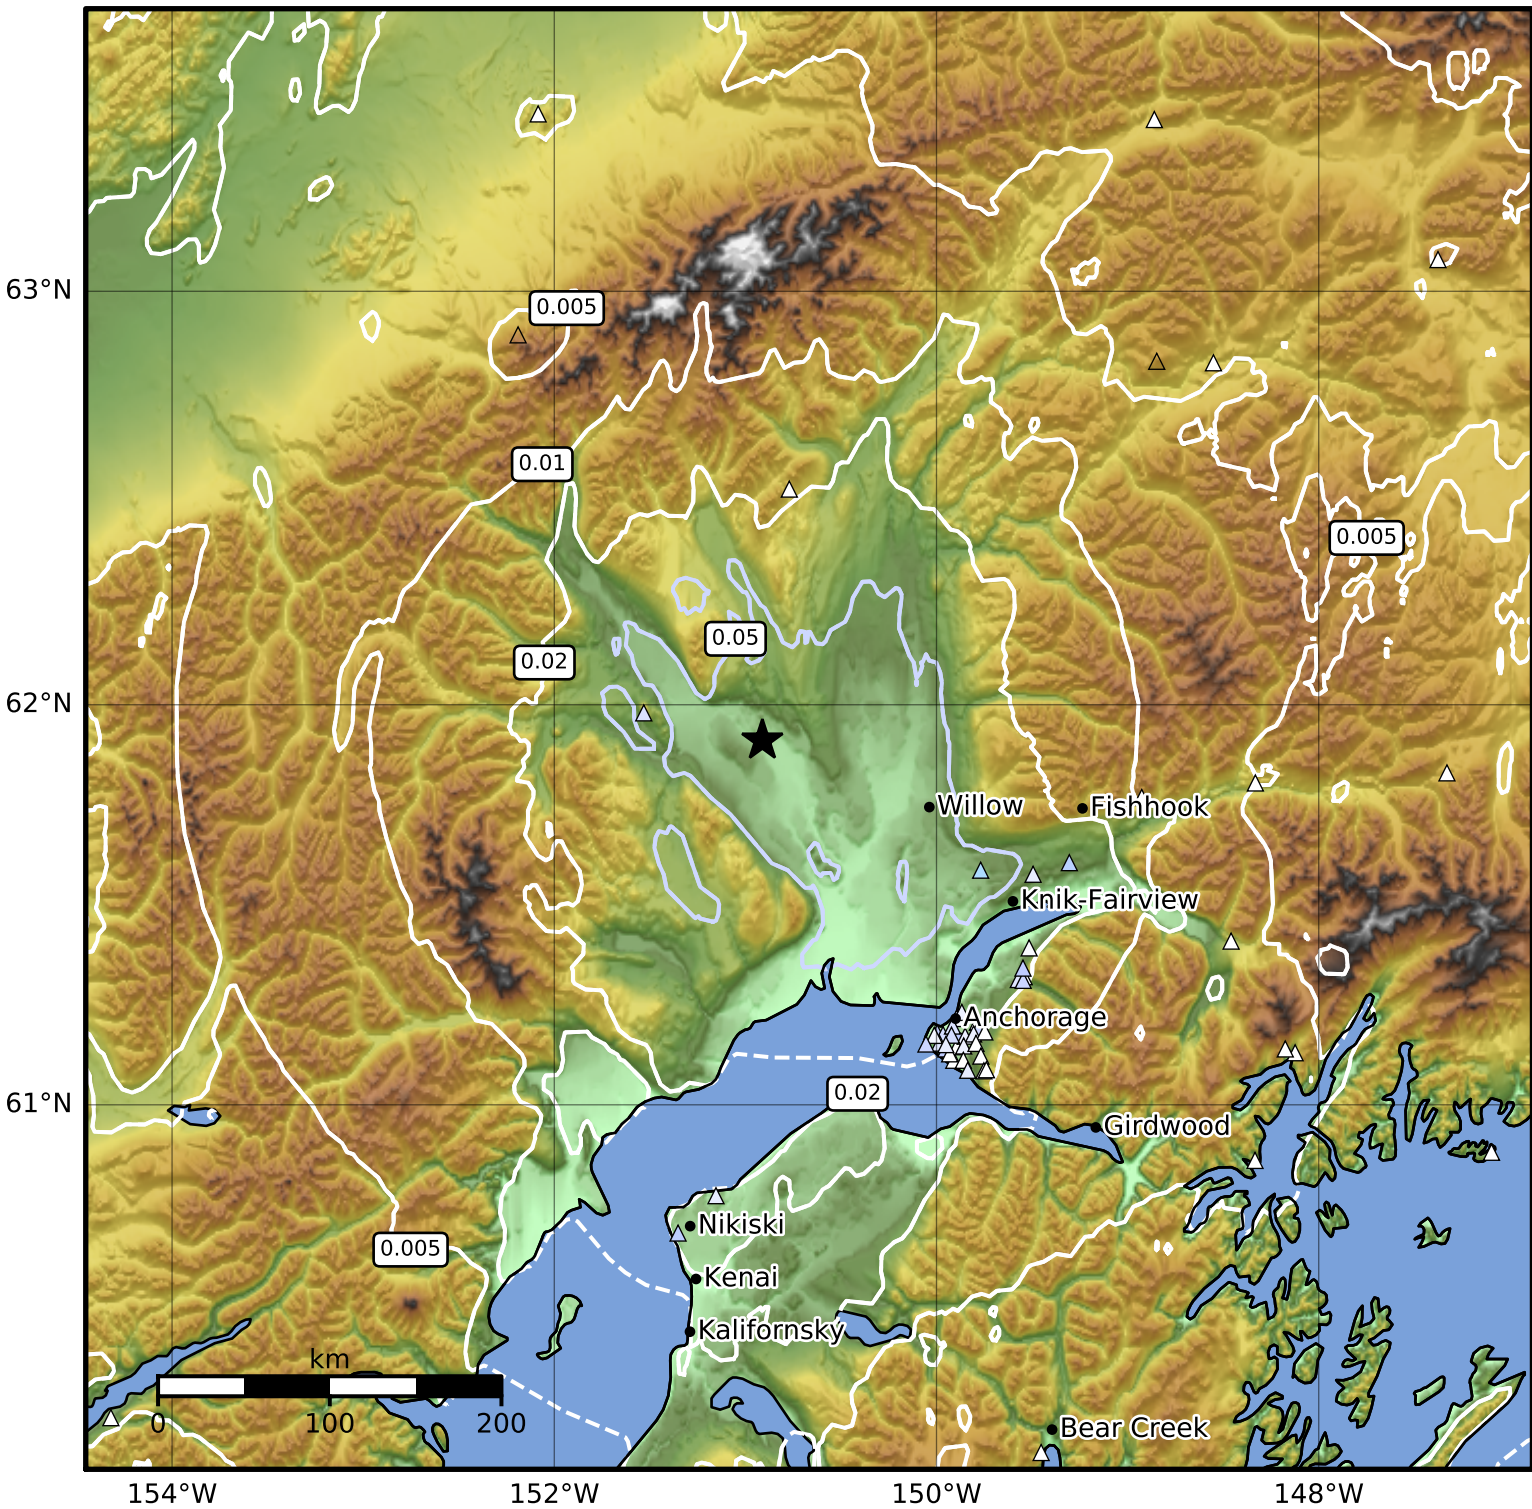

Peak Ground Velocity Map Alaska Earthquake Center
 ShakeMap: 15 km (9 miles) ESE of Skwentna
 Dec 05, 2023 22:21:37 UTC M3.8 N61.91 W150.91 Depth: 63.3km ID:ak023fl0er17

Scale based on Worden et al. (2012)

Version 2: Processed 2023-12-06T19:17:38Z

△ Seismic Instrument ○ Reported Intensity

★ Epicenter