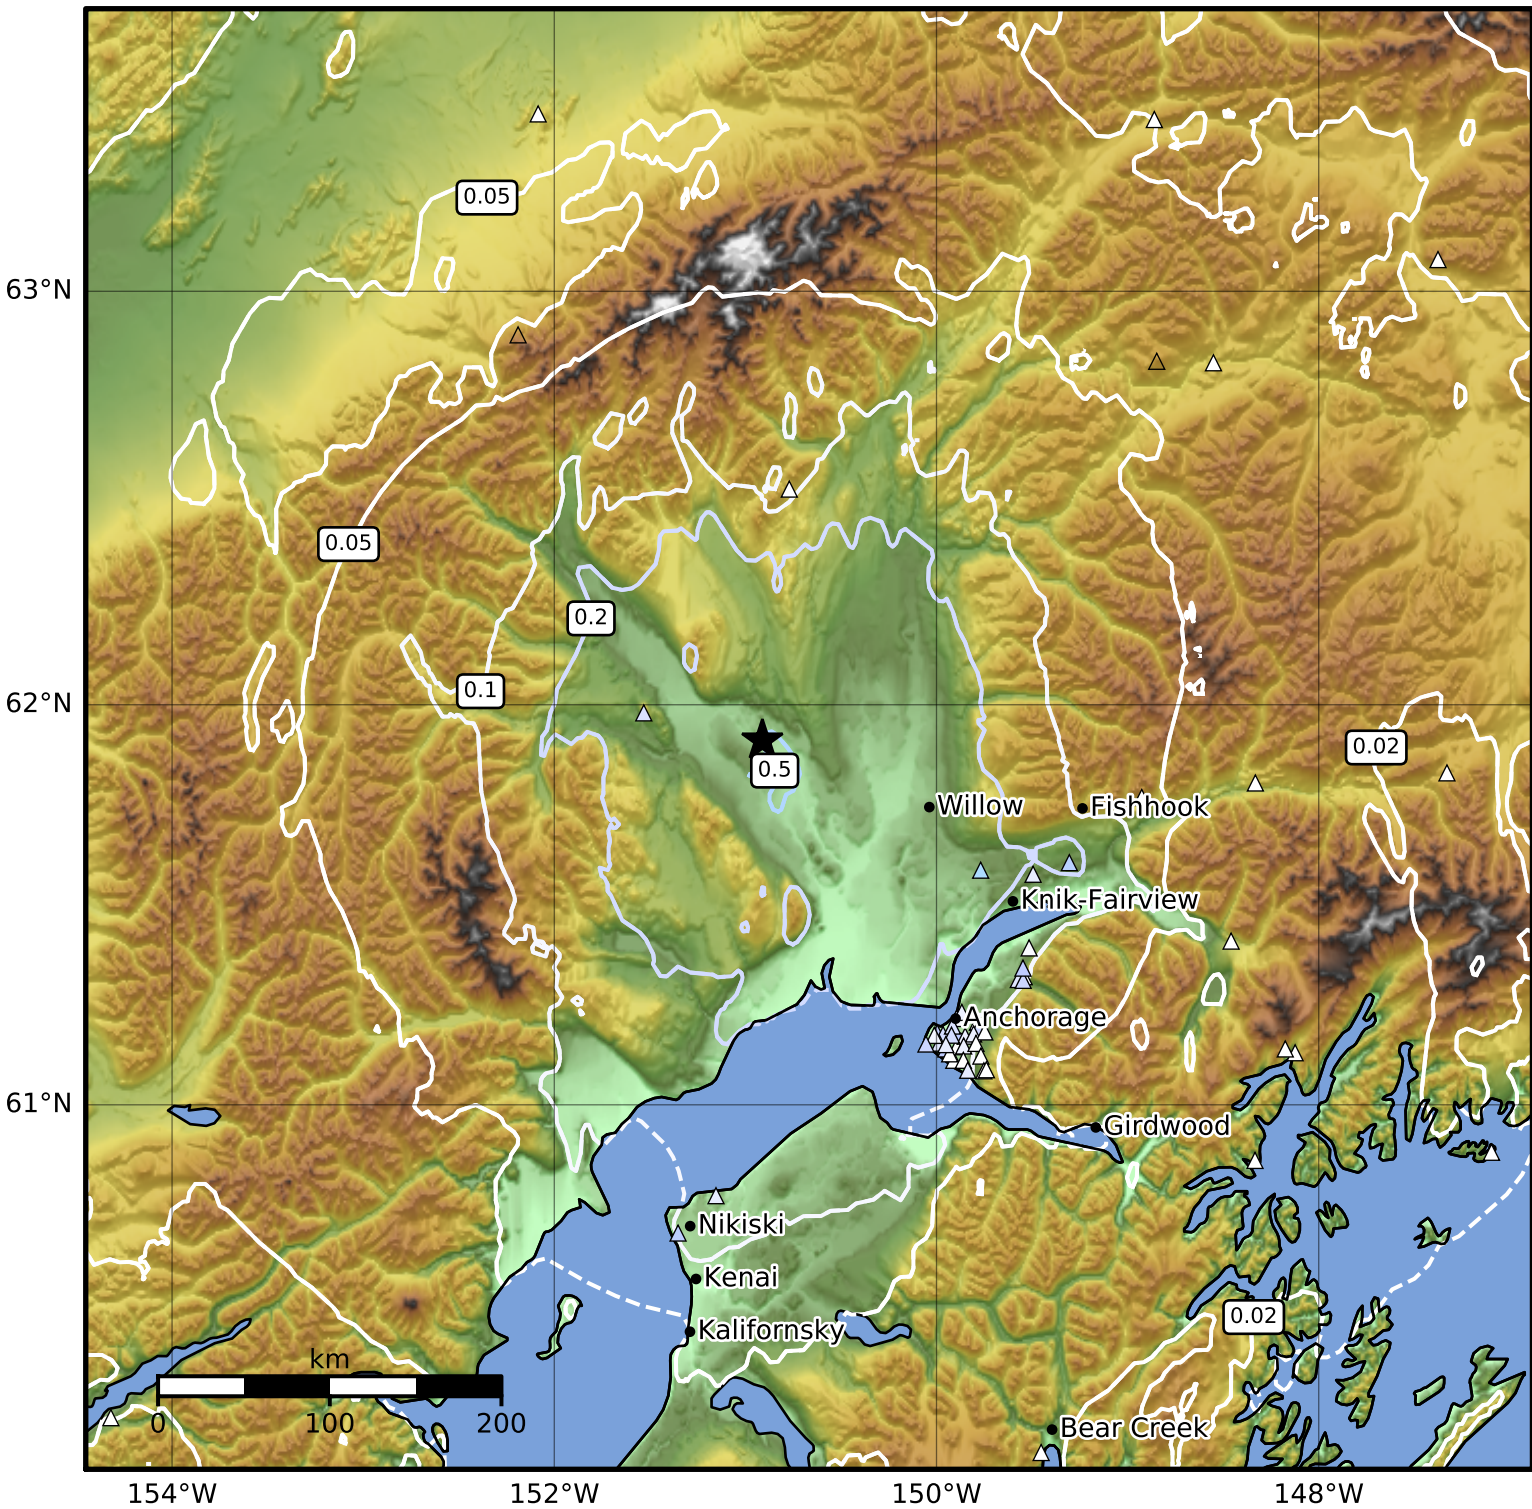

0.3 Second Peak Spectral Acceleration Map Alaska Earthquake Center
 ShakeMap: 15 km (9 miles) ESE of Skwentna
 Dec 05, 2023 22:21:37 UTC M3.8 N61.91 W150.91 Depth: 63.3km ID:ak023fl0er17

SA(0.3) (%g)	0.1	0.2	0.5	1	2	5	10	20	50	100	200
--------------	-----	-----	-----	---	---	---	----	----	----	-----	-----

Scale based on Worden et al. (2012)

Version 2: Processed 2023-12-06T19:17:38Z

△ Seismic Instrument ○ Reported Intensity

★ Epicenter