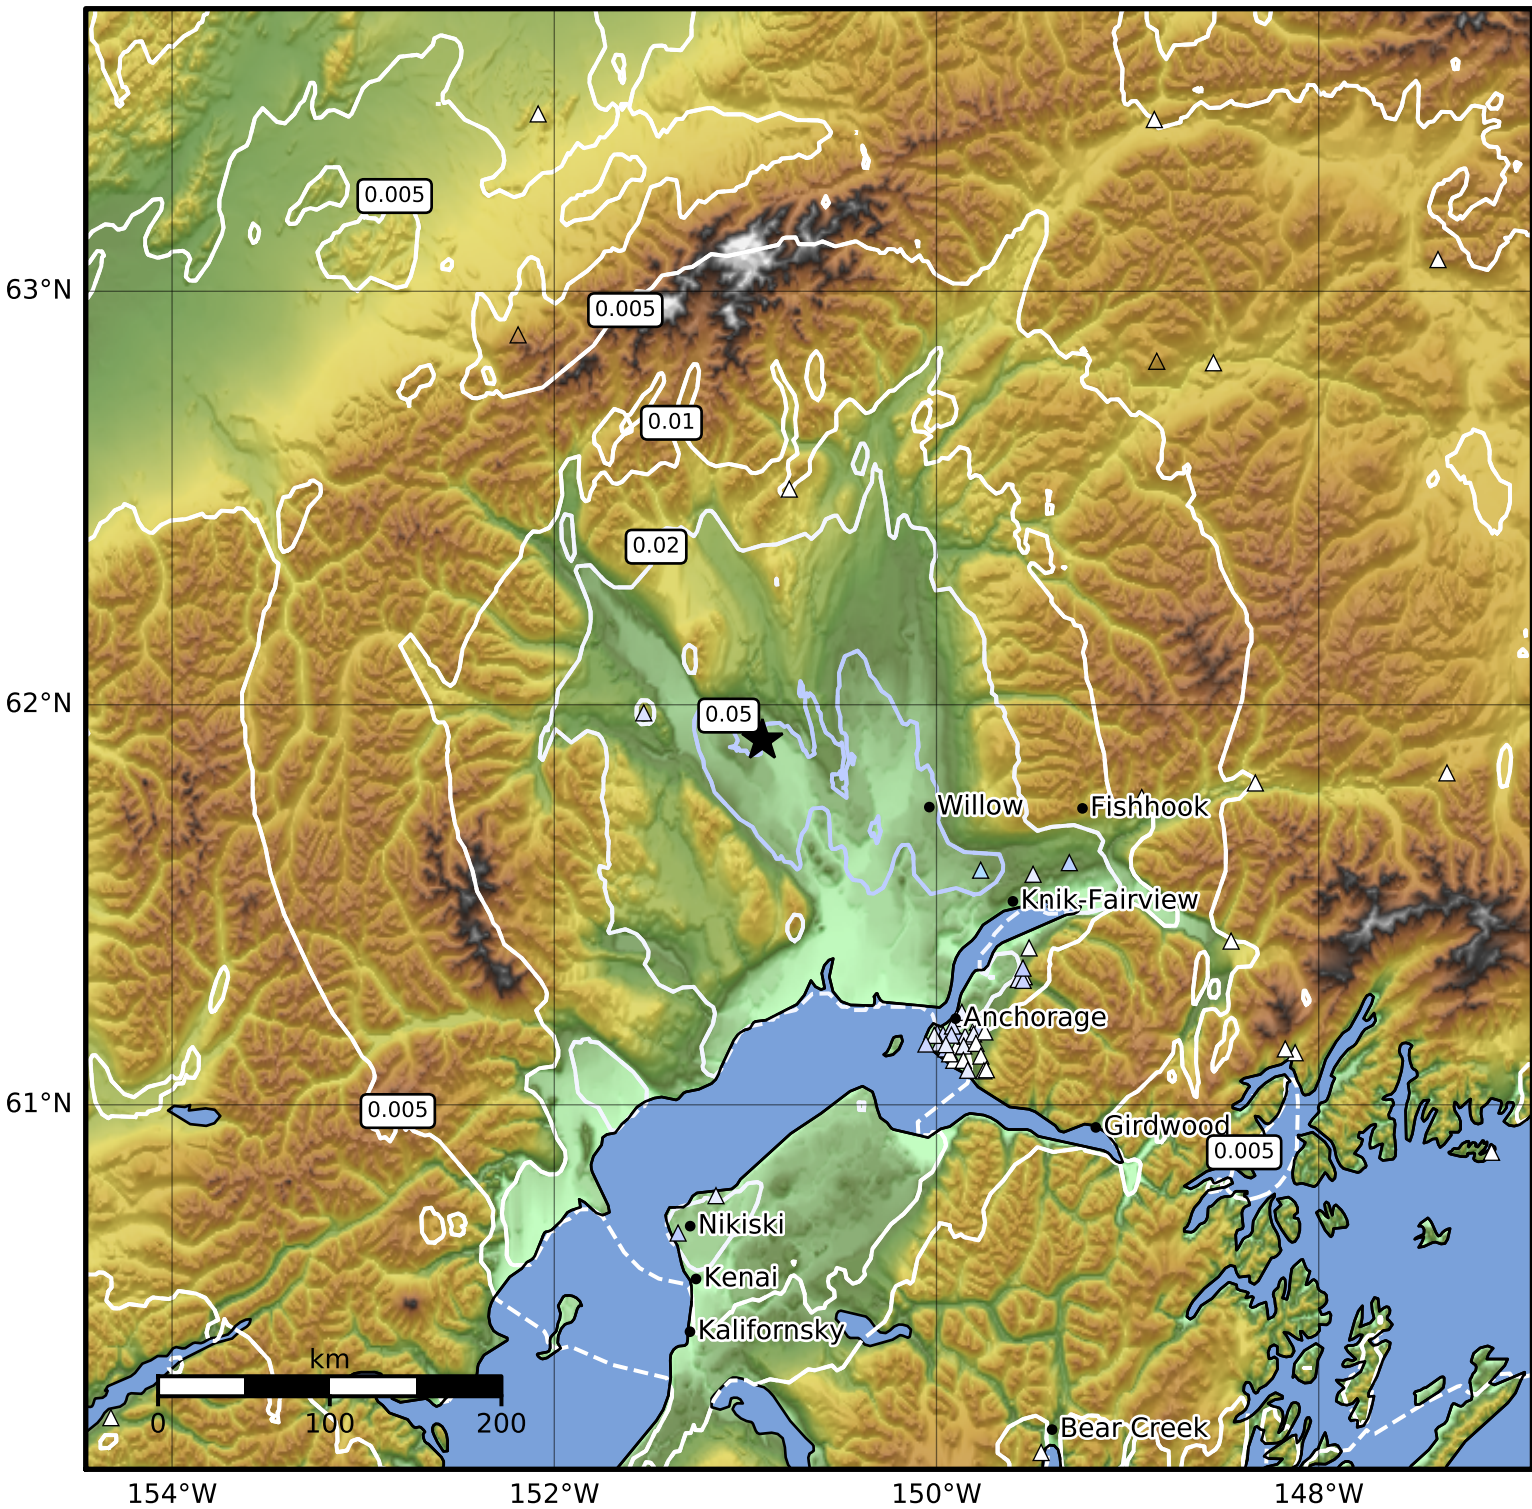

1.0 Second Peak Spectral Acceleration Map Alaska Earthquake Center  
 ShakeMap: 15 km (9 miles) ESE of Skwentna  
 Dec 05, 2023 22:21:37 UTC M3.8 N61.91 W150.91 Depth: 63.3km ID:ak023fl0er17

SA(1.0) (%g)	0.1	0.2	0.5	1	2	5	10	20	50	100	200
--------------	-----	-----	-----	---	---	---	----	----	----	-----	-----

Scale based on Worden et al. (2012)

Version 2: Processed 2023-12-06T19:17:38Z

△ Seismic Instrument ○ Reported Intensity

★ Epicenter