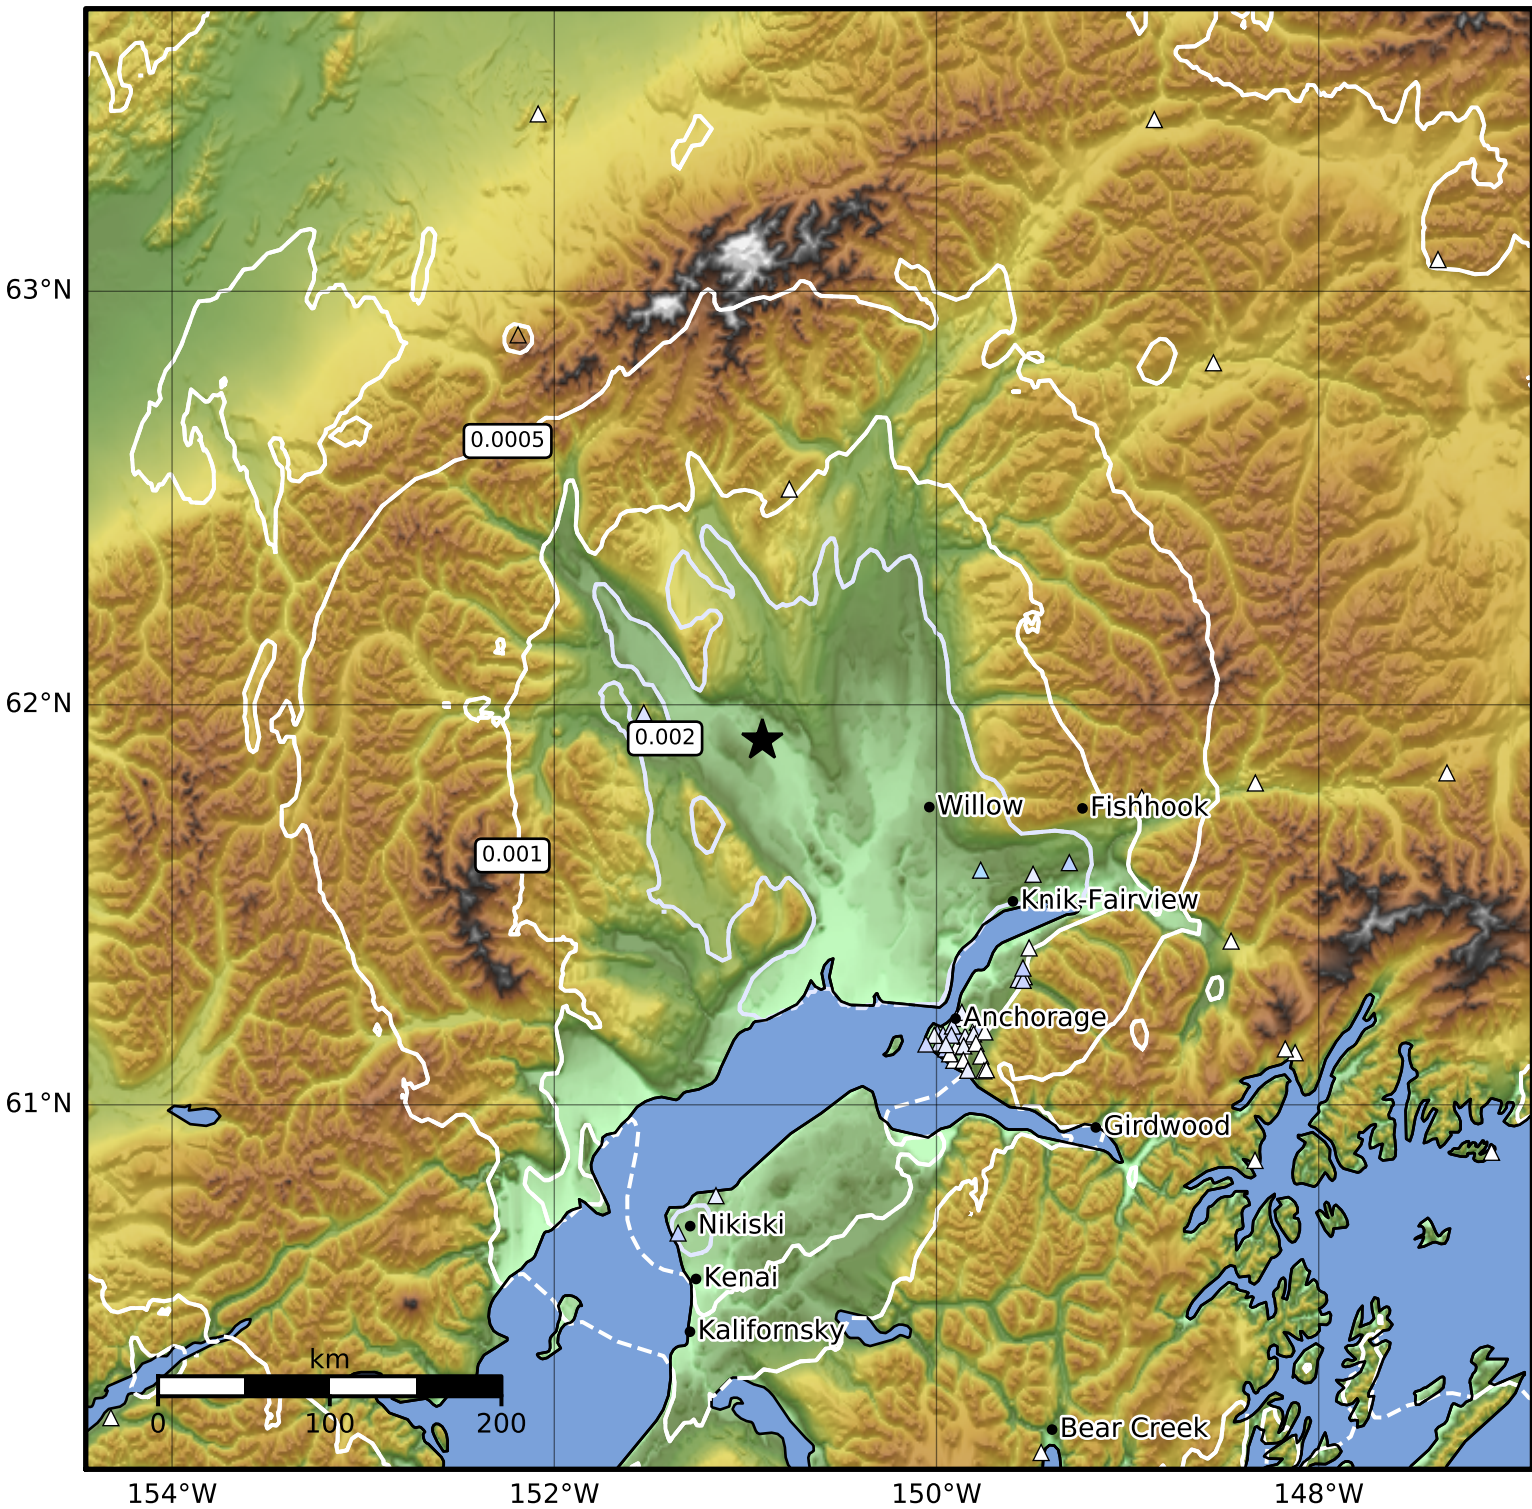

3.0 Second Peak Spectral Acceleration Map Alaska Earthquake Center  
 ShakeMap: 15 km (9 miles) ESE of Skwentna  
 Dec 05, 2023 22:21:37 UTC M3.8 N61.91 W150.91 Depth: 63.3km ID:ak023fl0er17

Scale based on Worden et al. (2012)

Version 2: Processed 2023-12-06T19:17:38Z

△ Seismic Instrument ○ Reported Intensity

★ Epicenter