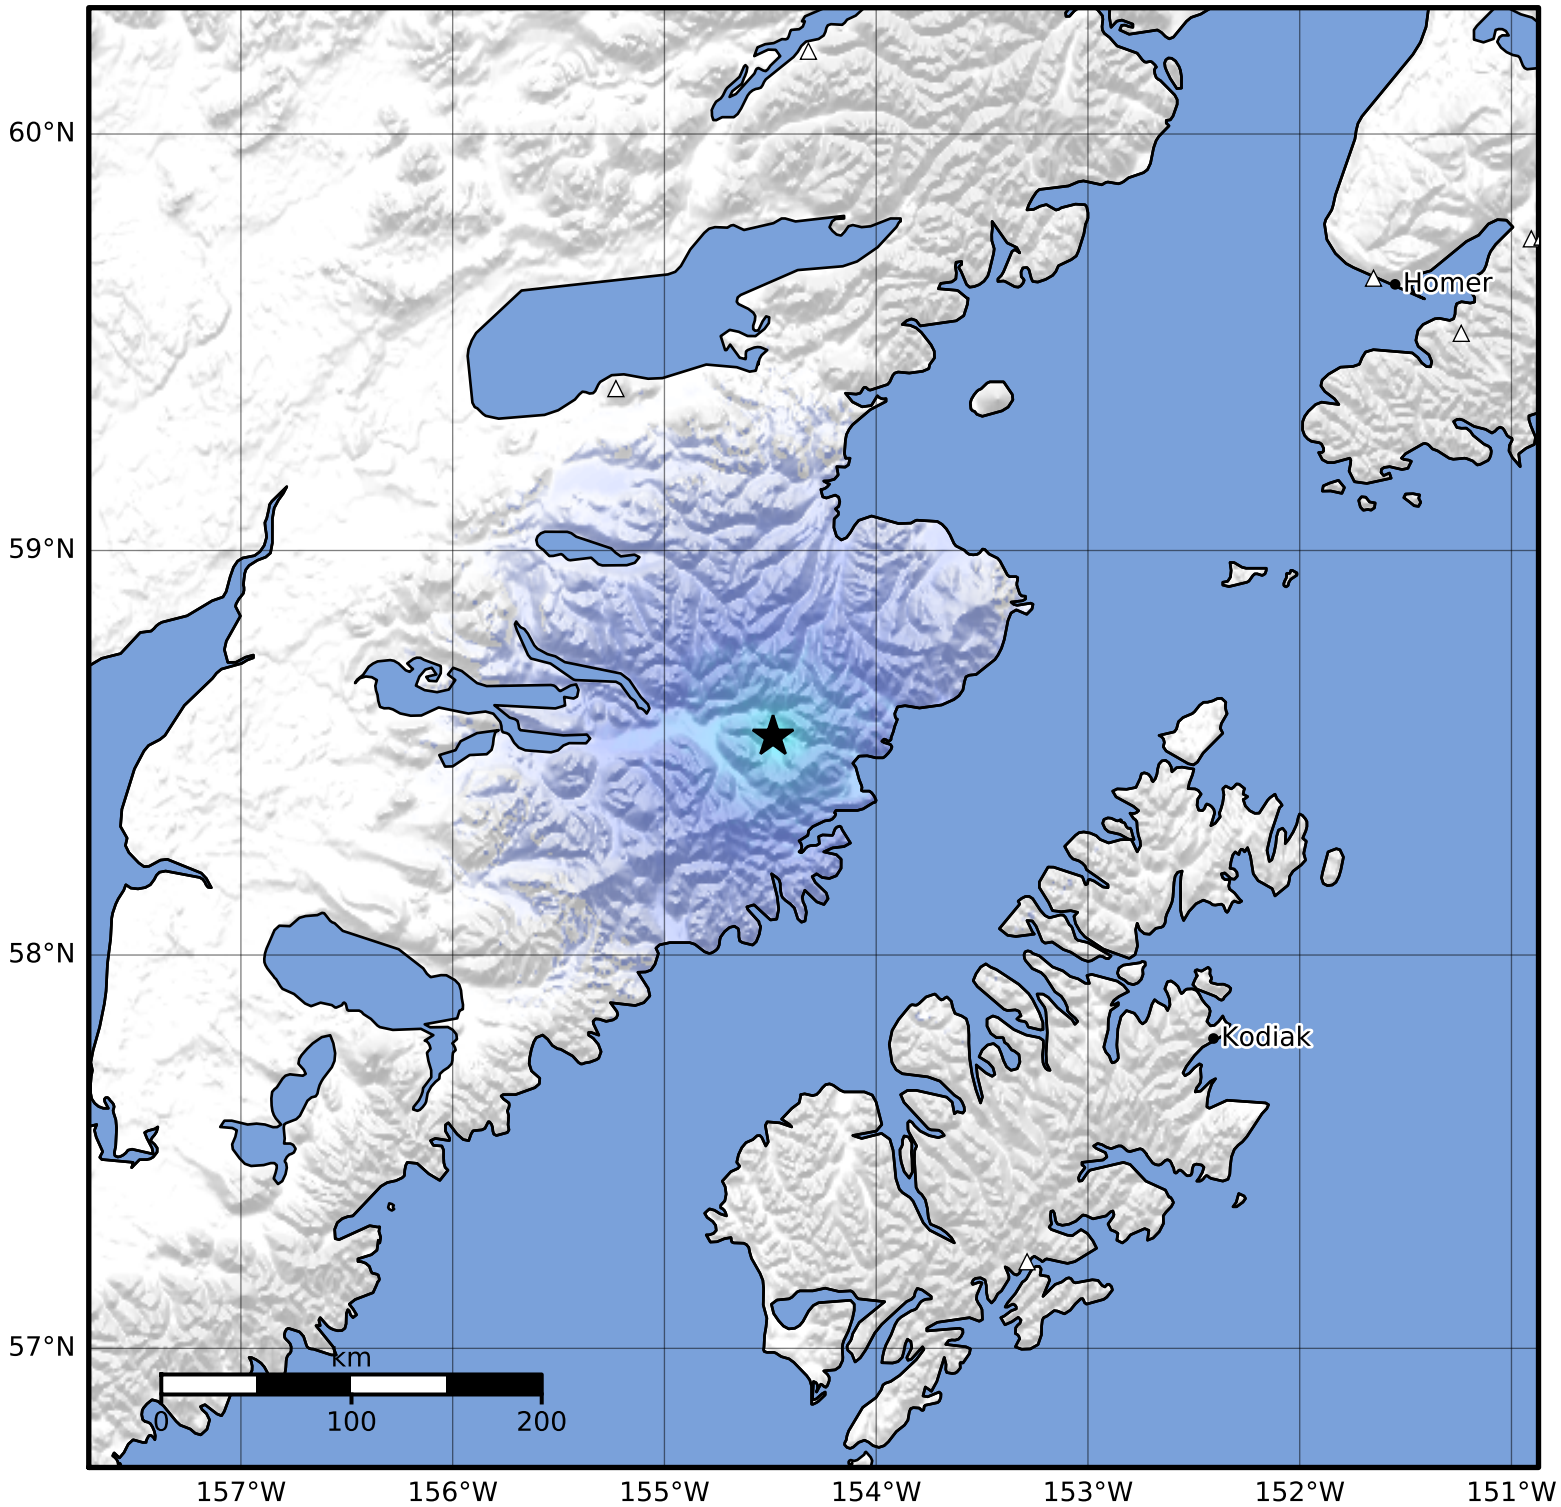

Macroseismic Intensity Map Alaska Earthquake Center
 ShakeMap: 100 km (62 miles) S of Kokhanok
 Dec 06, 2023 03:07:56 UTC M3.7 N58.54 W154.49 Depth: 0.0km ID:ak023fmcjw3

SHAKING	Not felt	Weak	Light	Moderate	Strong	Very strong	Severe	Violent	Extreme
DAMAGE	None	None	None	Very light	Light	Moderate	Moderate/heavy	Heavy	Very heavy
PGA(%g)	<0.0464	0.297	2.76	6.2	11.5	21.5	40.1	74.7	>139
PGV(cm/s)	<0.0215	0.135	1.41	4.65	9.64	20	41.4	85.8	>178
INTENSITY	I	II-III	IV	V	VI	VII	VIII	IX	X+

Scale based on Worden et al. (2012)

Version 1: Processed 2023-12-06T03:13:18Z

△ Seismic Instrument ○ Reported Intensity

★ Epicenter