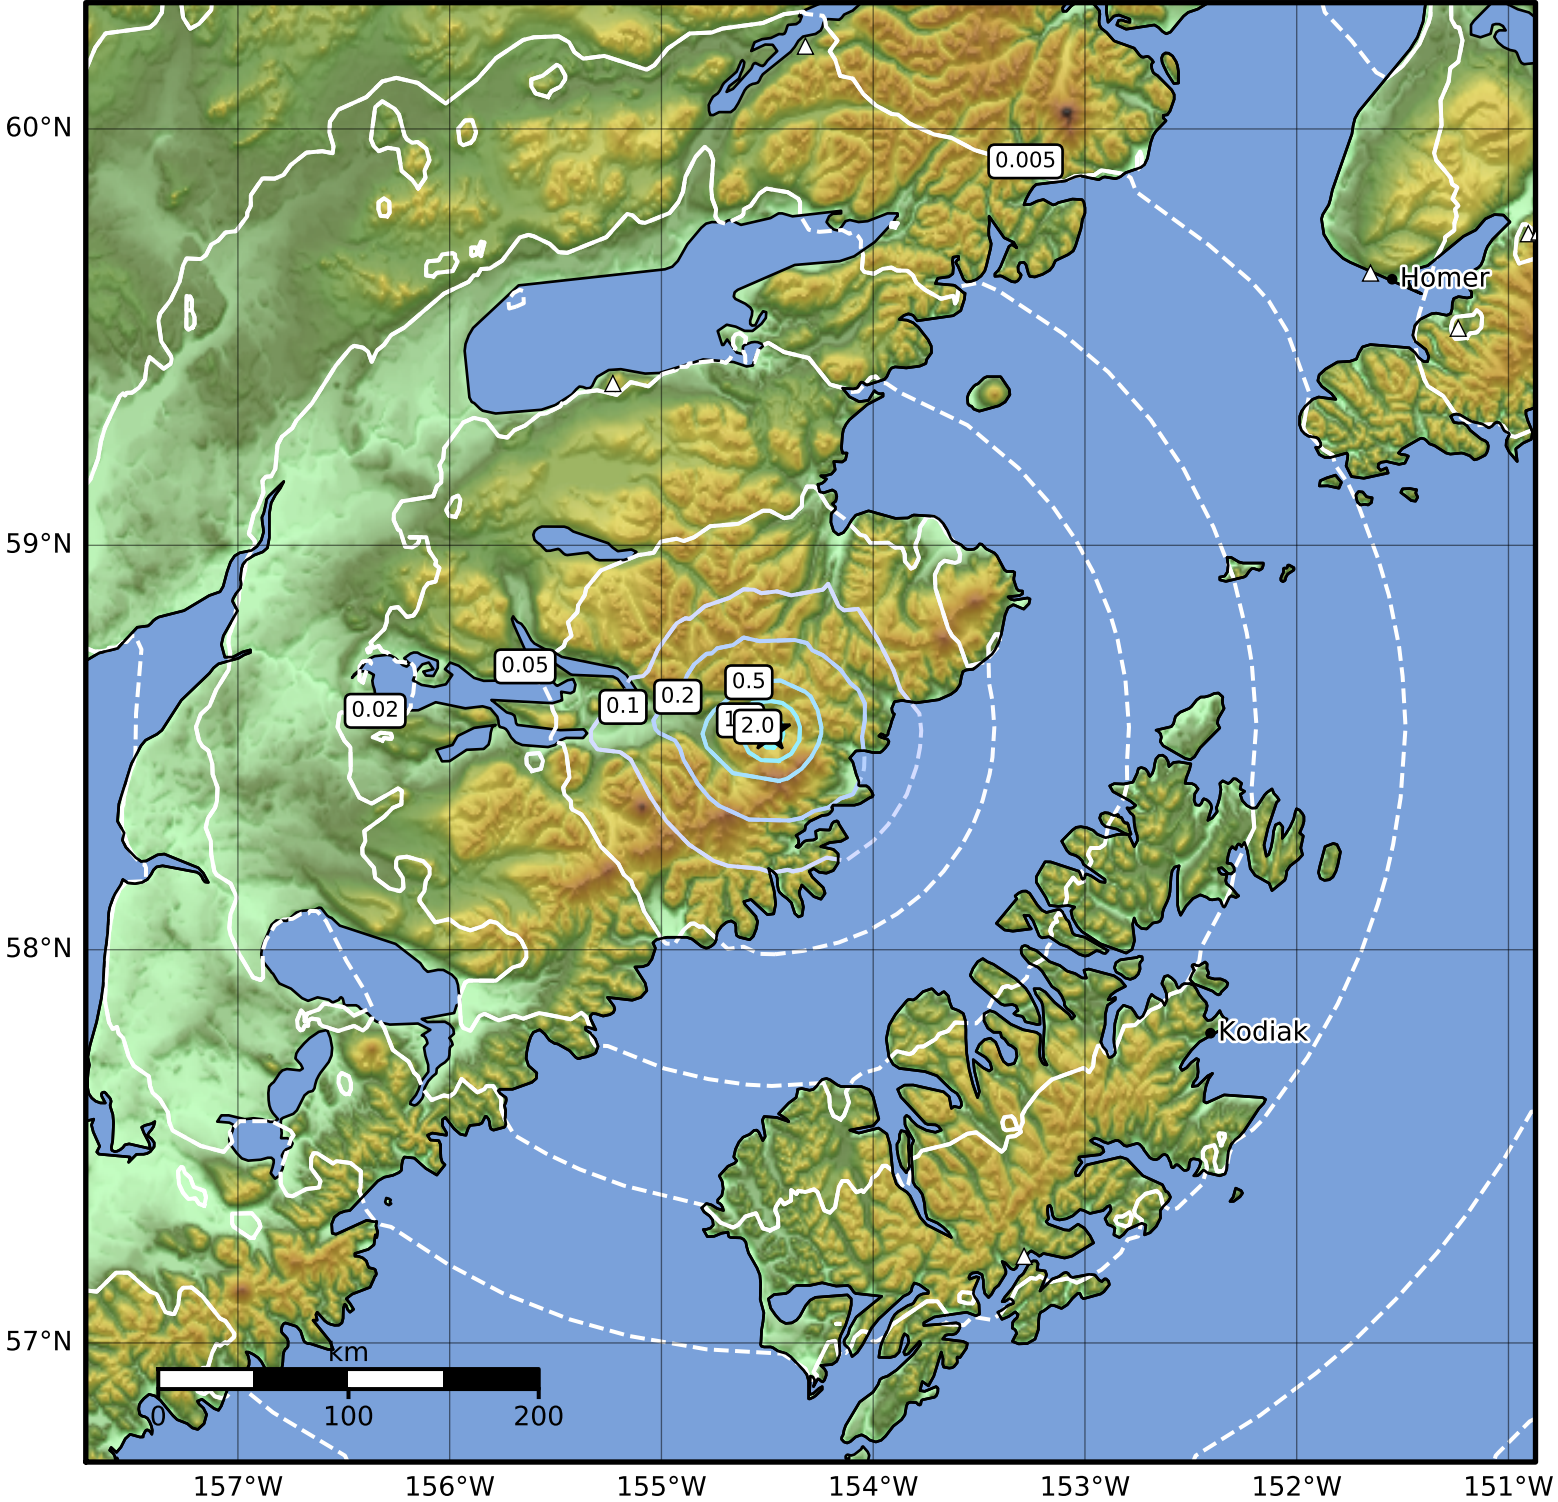

Peak Ground Acceleration Map Alaska Earthquake Center
 ShakeMap: 100 km (62 miles) S of Kokhanok
 Dec 06, 2023 03:07:56 UTC M3.7 N58.54 W154.49 Depth: 0.0km ID:ak023fmcjw3

PGA (%g)	0.1	0.2	0.5	1	2	5	10	20	50	100	200
----------	-----	-----	-----	---	---	---	----	----	----	-----	-----

Scale based on Worden et al. (2012)

Version 1: Processed 2023-12-06T03:13:18Z

△ Seismic Instrument ○ Reported Intensity

★ Epicenter