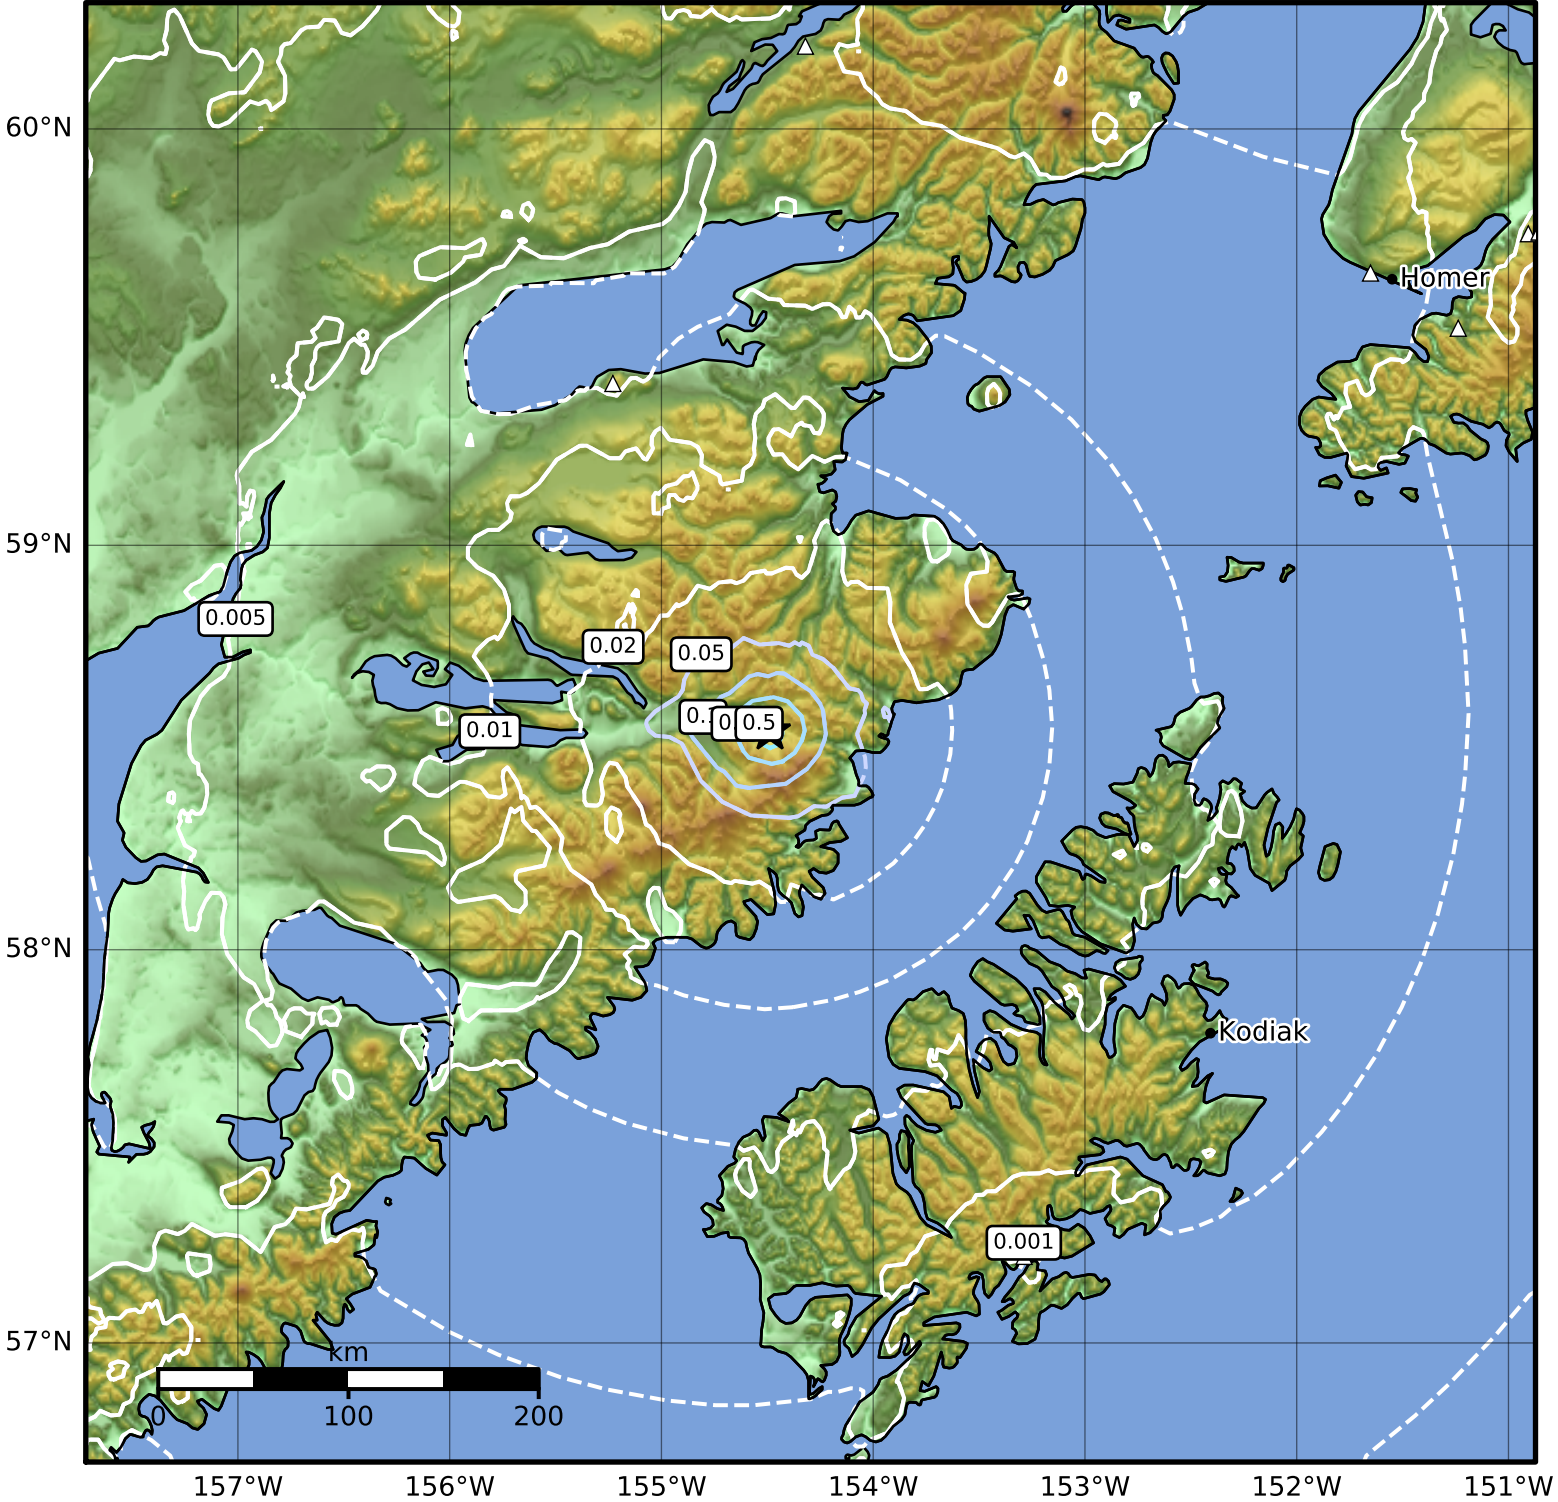

Peak Ground Velocity Map Alaska Earthquake Center
ShakeMap: 100 km (62 miles) S of Kokhanok
Dec 06, 2023 03:07:56 UTC M3.7 N58.54 W154.49 Depth: 0.0km ID:ak023fmcjw3

PGV (cm/s)	0.1	0.2	0.5	1	2	5	10	20	50	100	200
------------	-----	-----	-----	---	---	---	----	----	----	-----	-----

Scale based on Worden et al. (2012)

Version 1: Processed 2023-12-06T03:13:18Z

△ Seismic Instrument ○ Reported Intensity ★ Epicenter