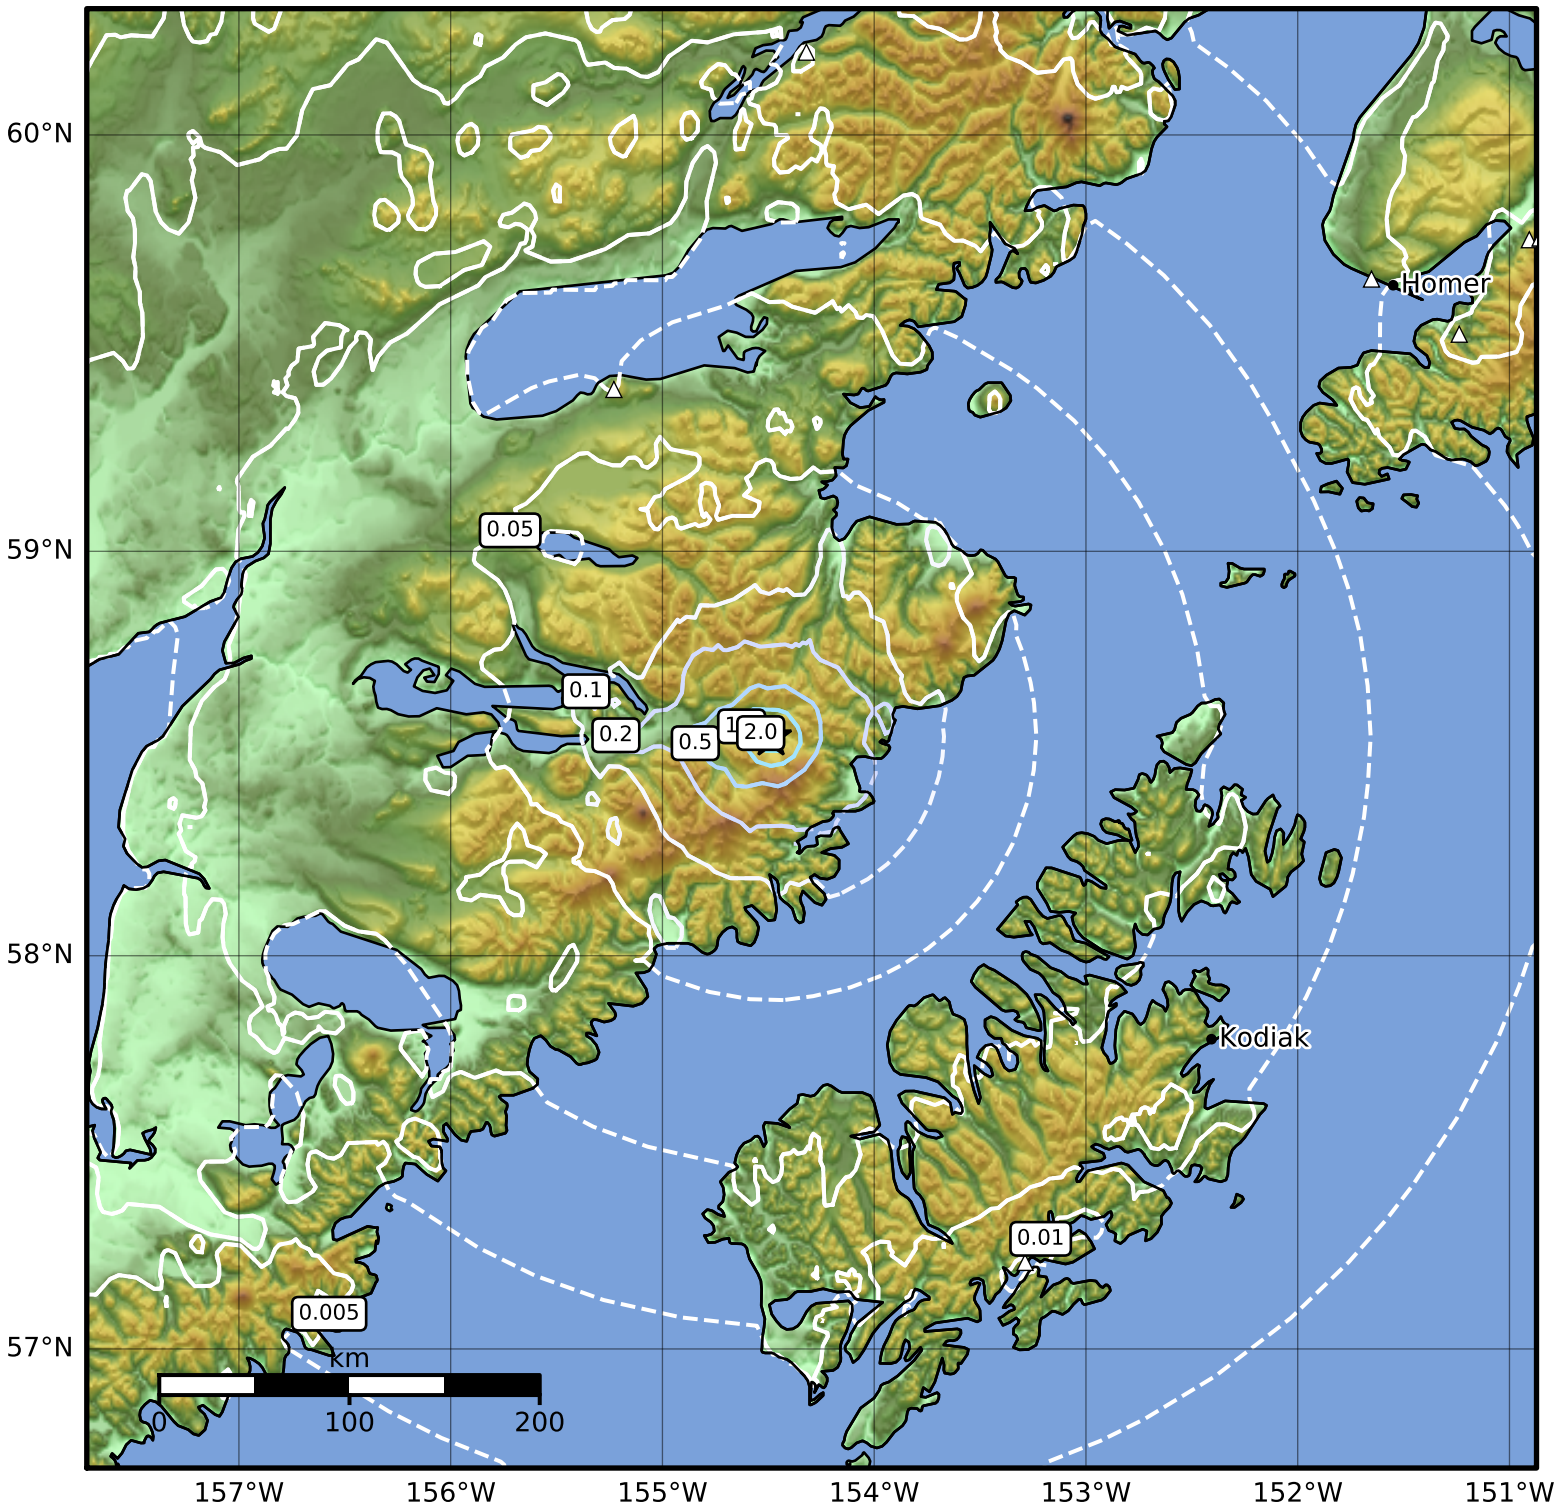

0.3 Second Peak Spectral Acceleration Map Alaska Earthquake Center
 ShakeMap: 100 km (62 miles) S of Kokhanok
 Dec 06, 2023 03:07:56 UTC M3.7 N58.54 W154.49 Depth: 0.0km ID:ak023fmcjw3

| SA(0.3) (%g) | 0.1 | 0.2 | 0.5 | 1 | 2 | 5 | 10 | 20 | 50 | 100 | 200 |
|--------------|-----|-----|-----|---|---|---|----|----|----|-----|-----|
|--------------|-----|-----|-----|---|---|---|----|----|----|-----|-----|

Scale based on Worden et al. (2012)

Version 1: Processed 2023-12-06T03:13:18Z

△ Seismic Instrument ○ Reported Intensity

★ Epicenter