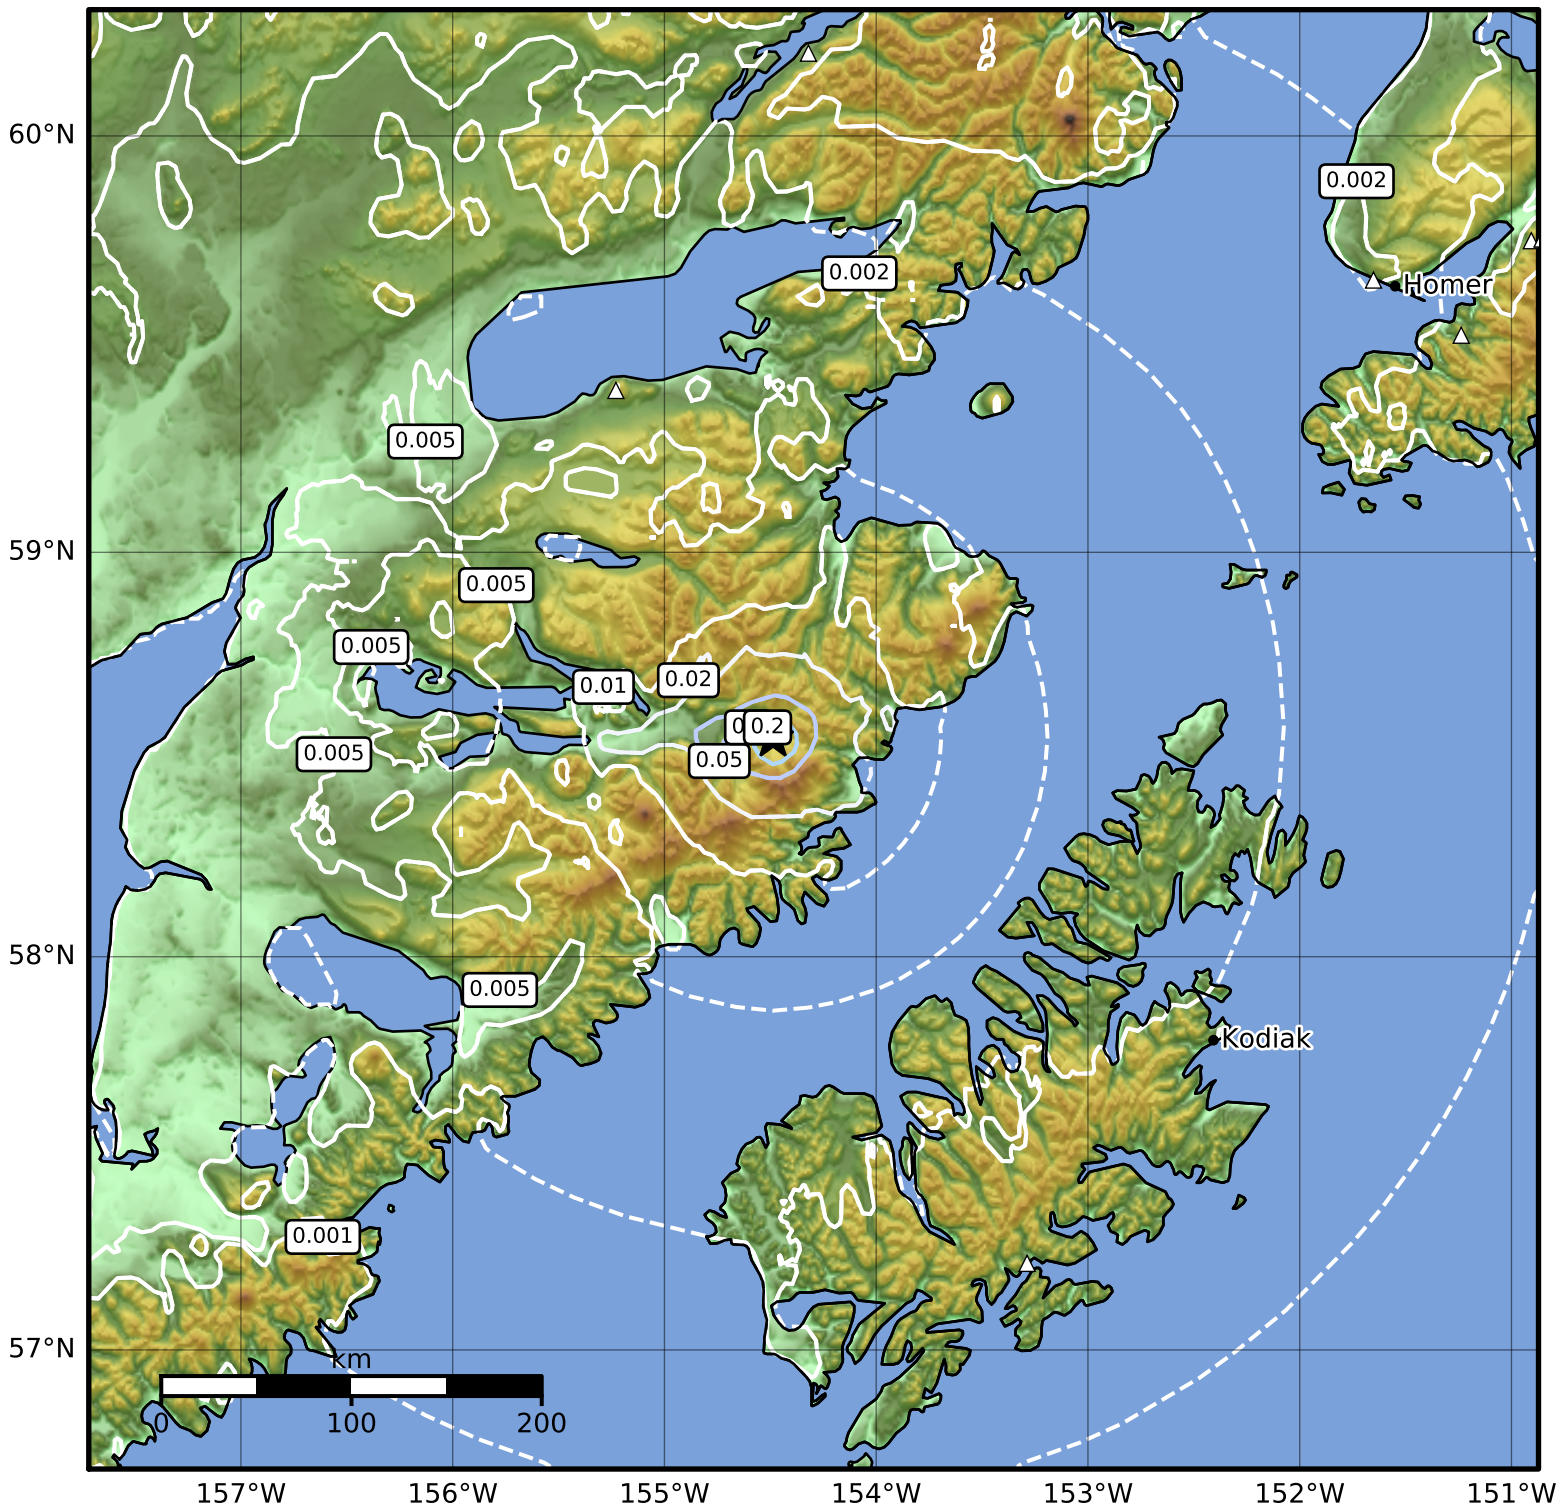

1.0 Second Peak Spectral Acceleration Map Alaska Earthquake Center
 ShakeMap: 100 km (62 miles) S of Kokhanok
 Dec 06, 2023 03:07:56 UTC M3.7 N58.54 W154.49 Depth: 0.0km ID:ak023fmcjw3

SA(1.0) (%g)	0.1	0.2	0.5	1	2	5	10	20	50	100	200
--------------	-----	-----	-----	---	---	---	----	----	----	-----	-----

Scale based on Worden et al. (2012)

Version 1: Processed 2023-12-06T03:13:18Z

△ Seismic Instrument ○ Reported Intensity

★ Epicenter