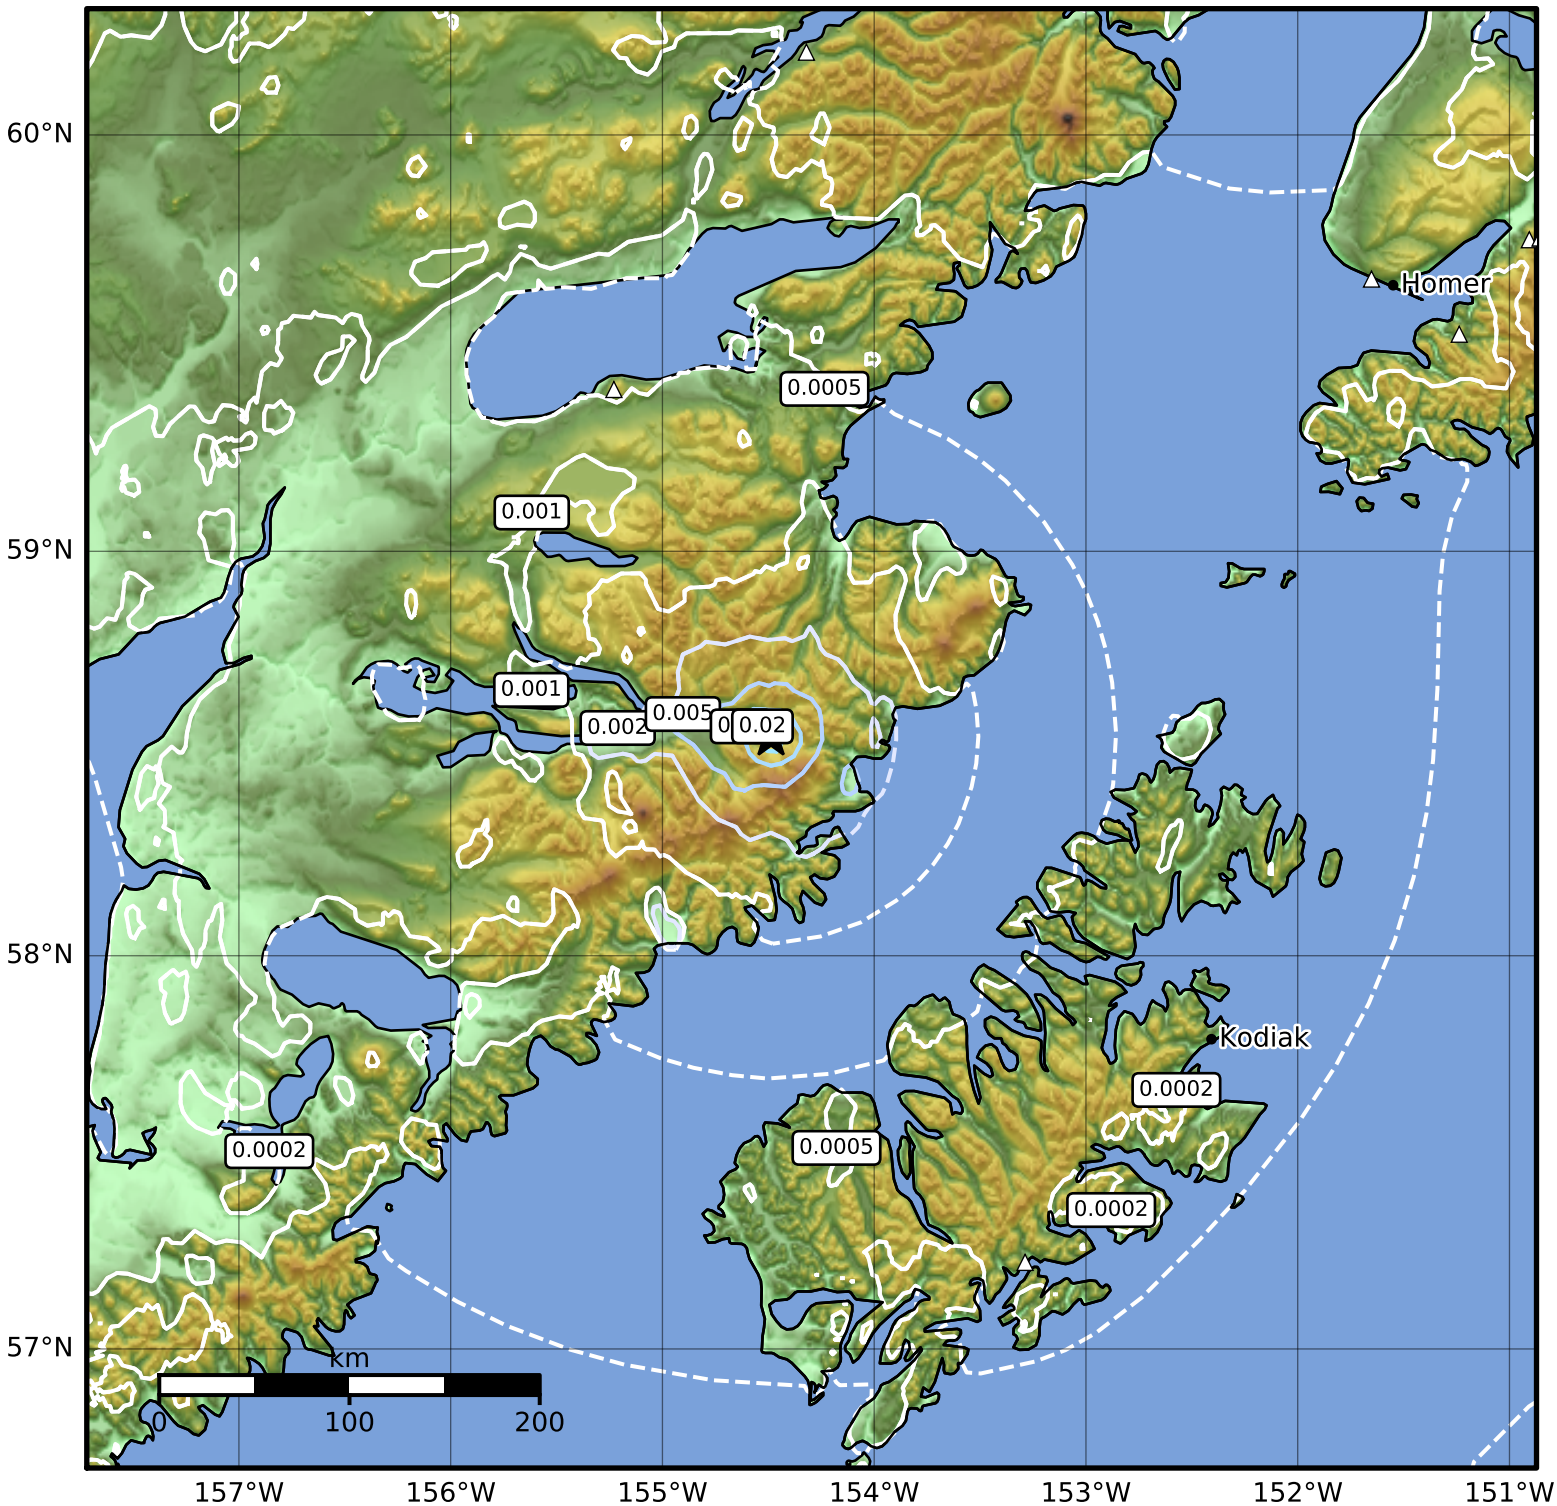

3.0 Second Peak Spectral Acceleration Map Alaska Earthquake Center
 ShakeMap: 100 km (62 miles) S of Kokhanok
 Dec 06, 2023 03:07:56 UTC M3.7 N58.54 W154.49 Depth: 0.0km ID:ak023fmcjw3

Scale based on Worden et al. (2012)

Version 1: Processed 2023-12-06T03:13:18Z

△ Seismic Instrument ○ Reported Intensity

★ Epicenter