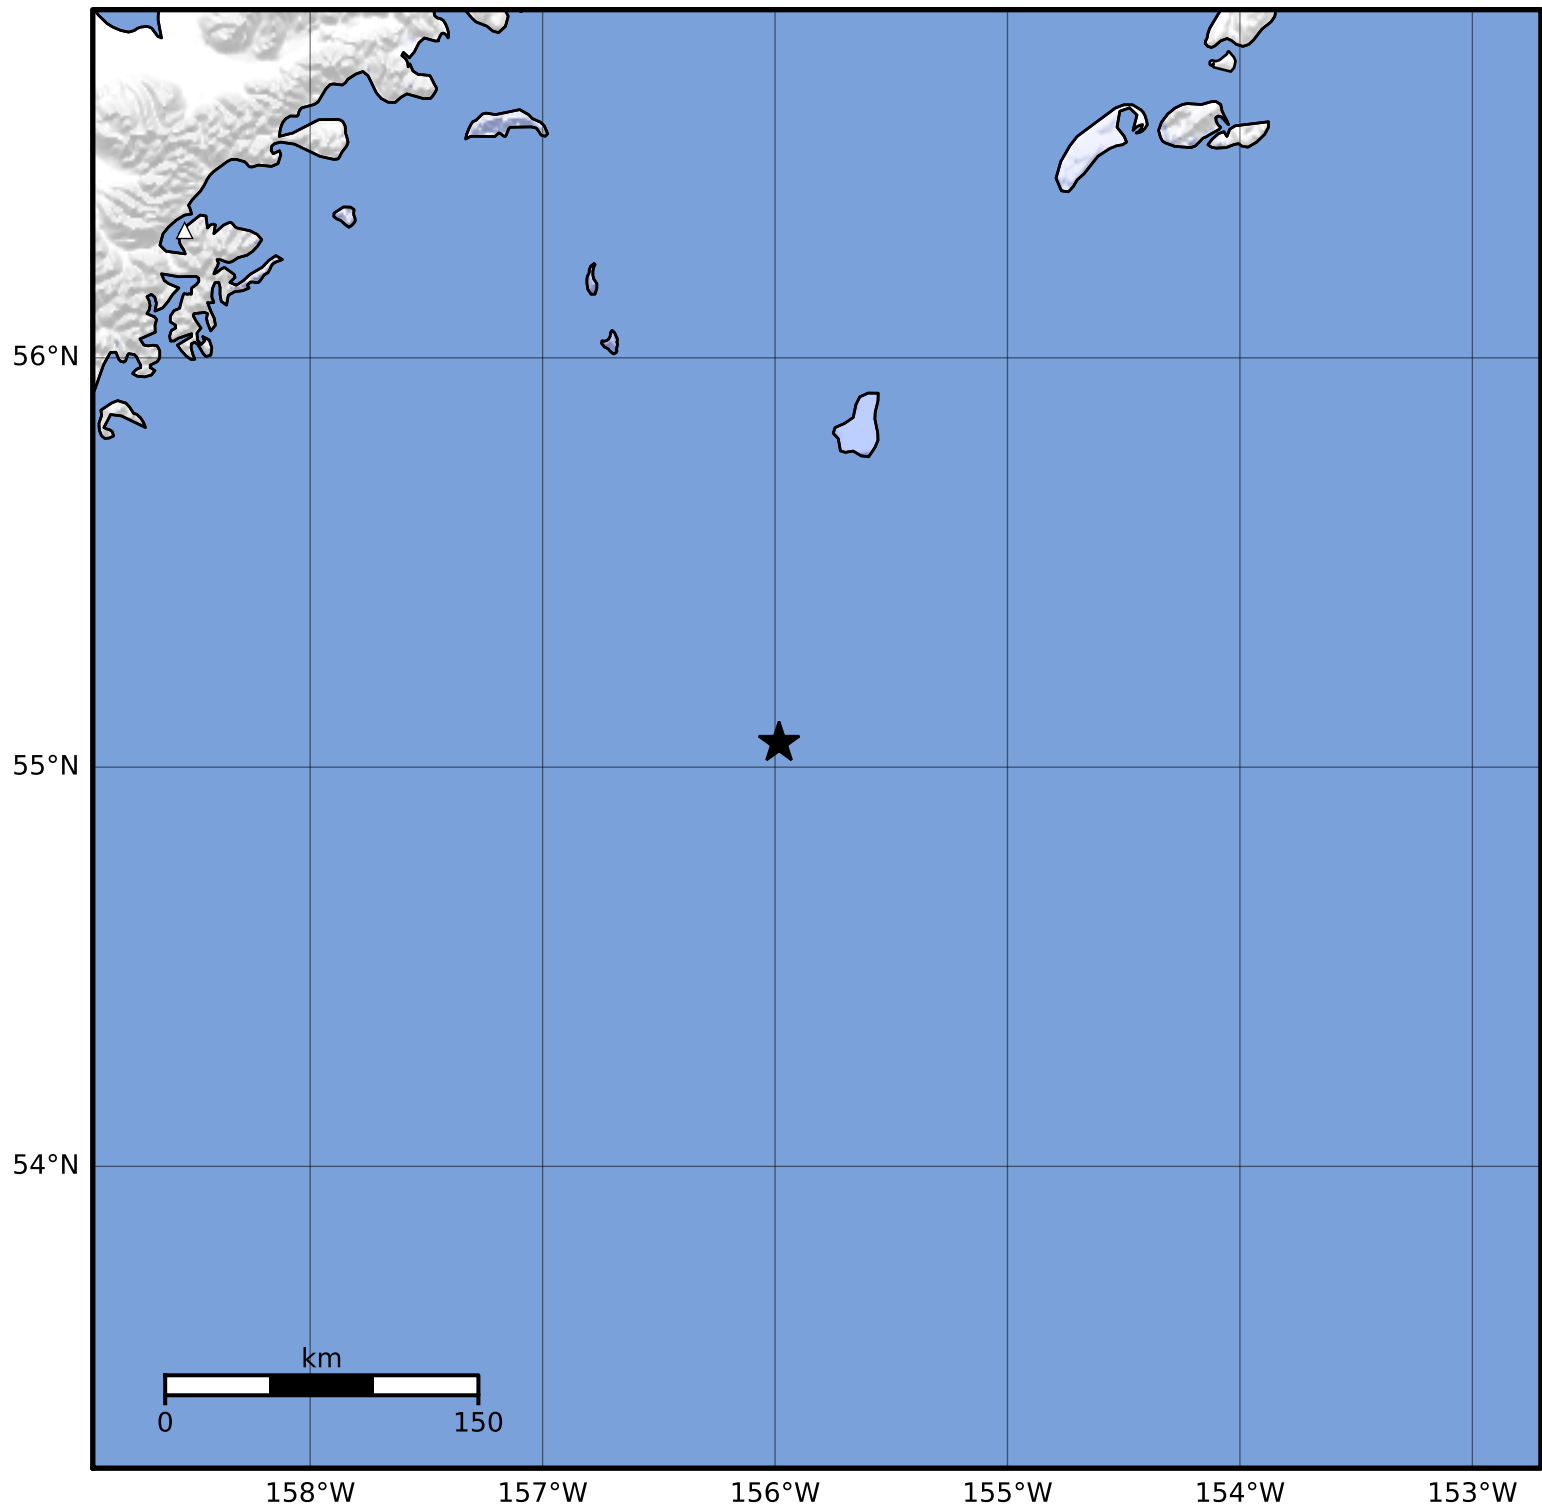

Macroseismic Intensity Map Alaska Earthquake Center
 ShakeMap: 204 km (127 miles) SE of Chignik
 Dec 06, 2023 15:54:24 UTC M3.7 N55.06 W155.98 Depth: 65.0km ID:ak023fmjz5jv

SHAKING	Not felt	Weak	Light	Moderate	Strong	Very strong	Severe	Violent	Extreme
DAMAGE	None	None	None	Very light	Light	Moderate	Moderate/heavy	Heavy	Very heavy
PGA(%g)	<0.0464	0.297	2.76	6.2	11.5	21.5	40.1	74.7	>139
PGV(cm/s)	<0.0215	0.135	1.41	4.65	9.64	20	41.4	85.8	>178
INTENSITY	I	II-III	IV	V	VI	VII	VIII	IX	X+

Scale based on Worden et al. (2012)

Version 1: Processed 2023-12-07T00:13:47Z

△ Seismic Instrument ○ Reported Intensity

★ Epicenter