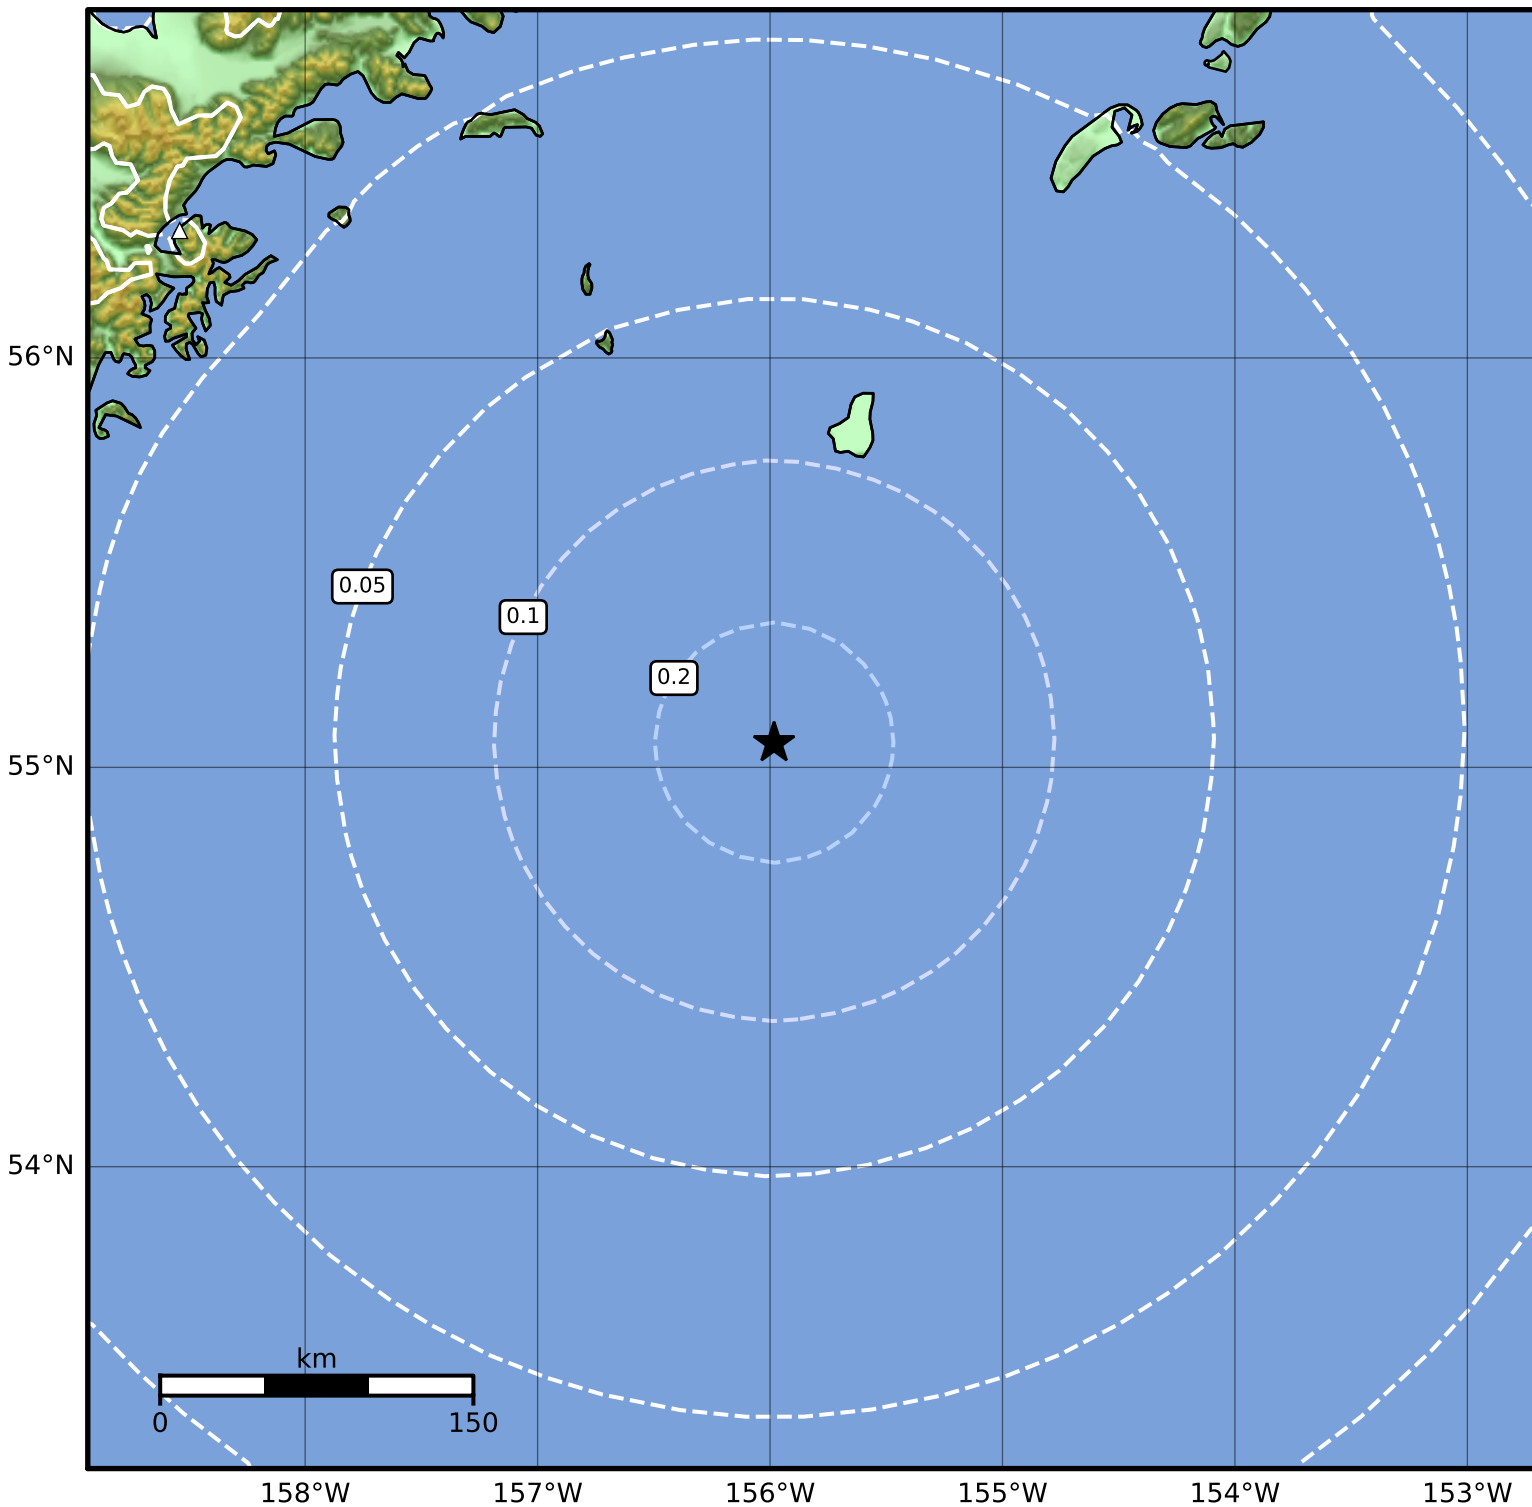

Peak Ground Acceleration Map Alaska Earthquake Center  
ShakeMap: 204 km (127 miles) SE of Chignik  
Dec 06, 2023 15:54:24 UTC M3.7 N55.06 W155.98 Depth: 65.0km ID:ak023fmjz5jv

PGA (%g)	0.1	0.2	0.5	1	2	5	10	20	50	100	200
----------	-----	-----	-----	---	---	---	----	----	----	-----	-----

Scale based on Worden et al. (2012)

Version 1: Processed 2023-12-07T00:13:47Z

△ Seismic Instrument ○ Reported Intensity

★ Epicenter