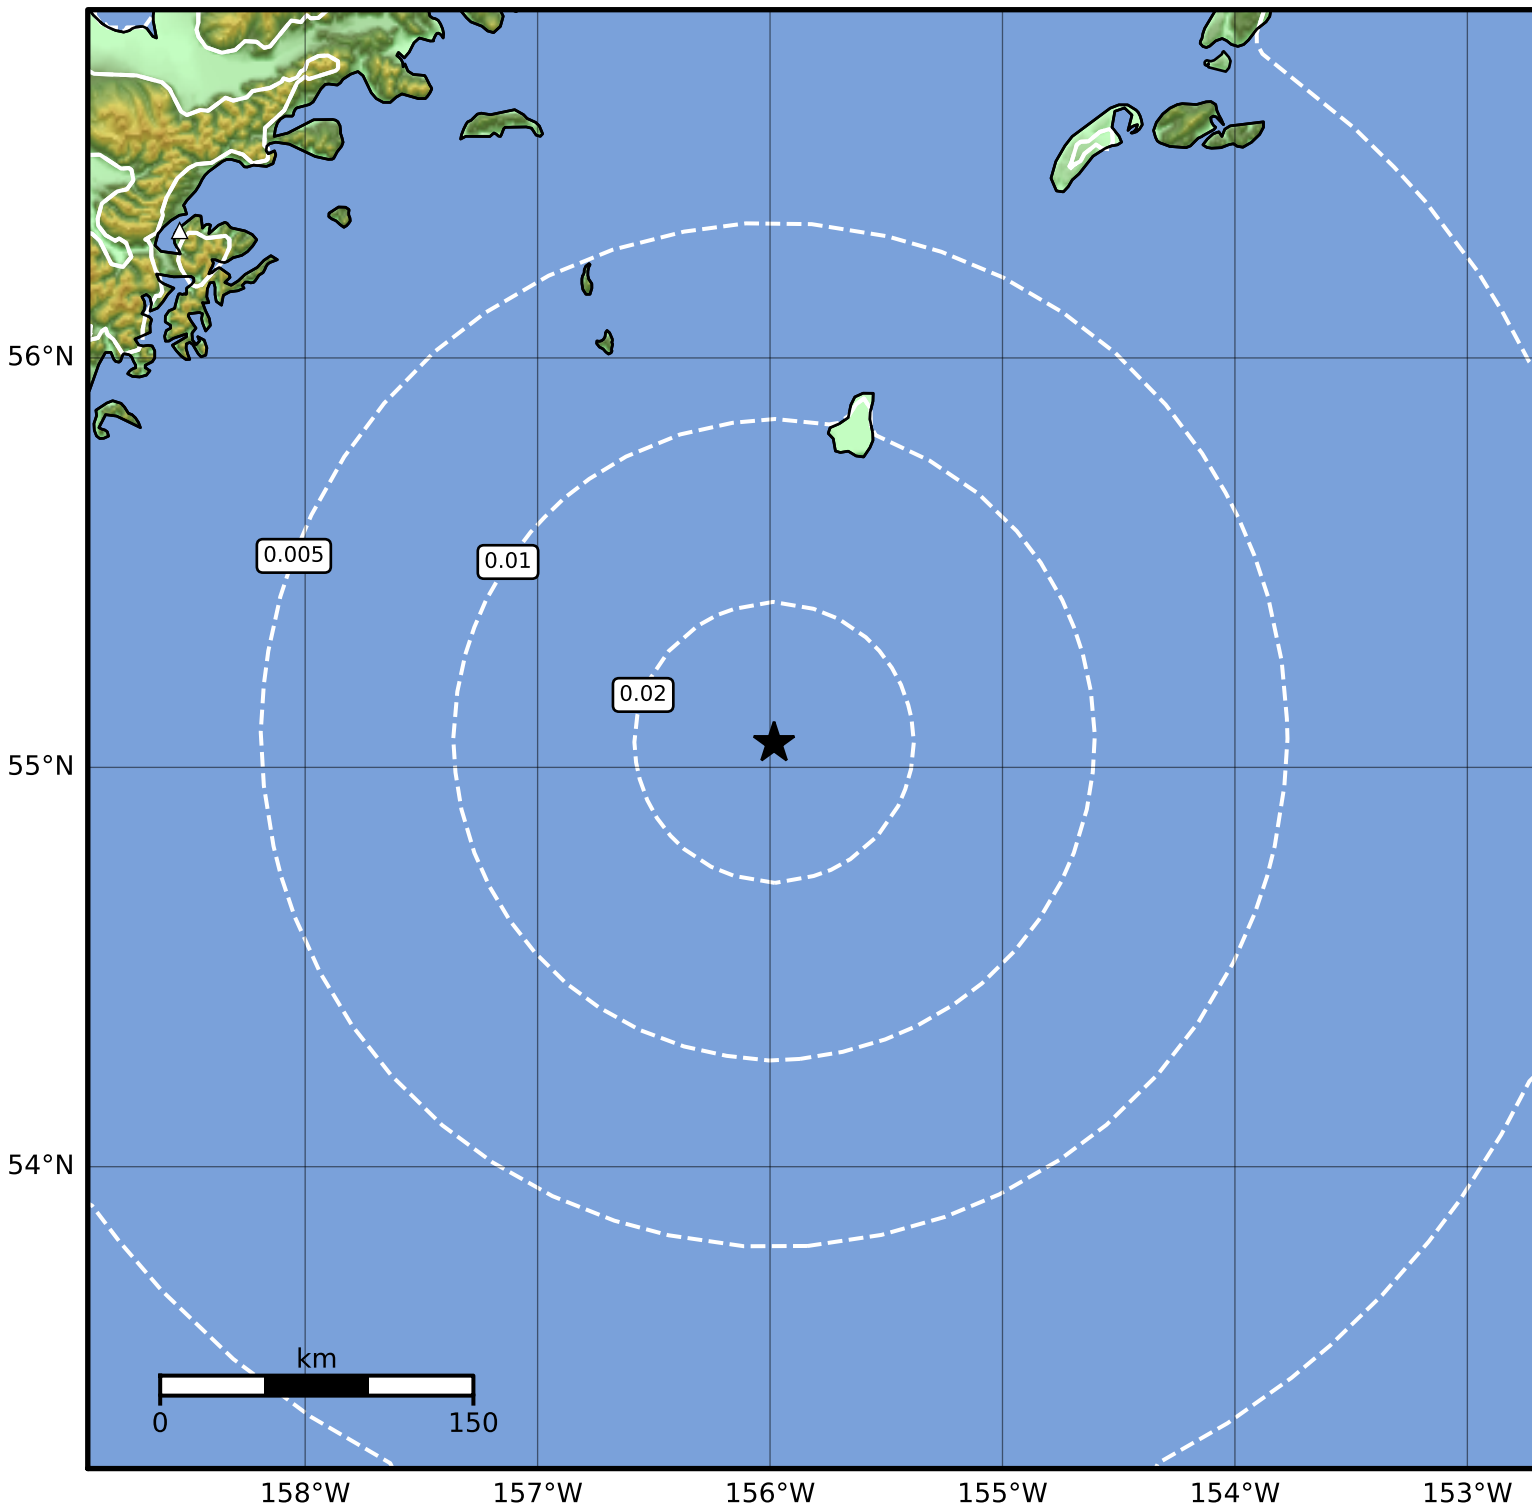

Peak Ground Velocity Map Alaska Earthquake Center  
ShakeMap: 204 km (127 miles) SE of Chignik  
Dec 06, 2023 15:54:24 UTC M3.7 N55.06 W155.98 Depth: 65.0km ID:ak023fmjz5jv

Scale based on Worden et al. (2012)

Version 1: Processed 2023-12-07T00:13:47Z

△ Seismic Instrument ○ Reported Intensity

★ Epicenter