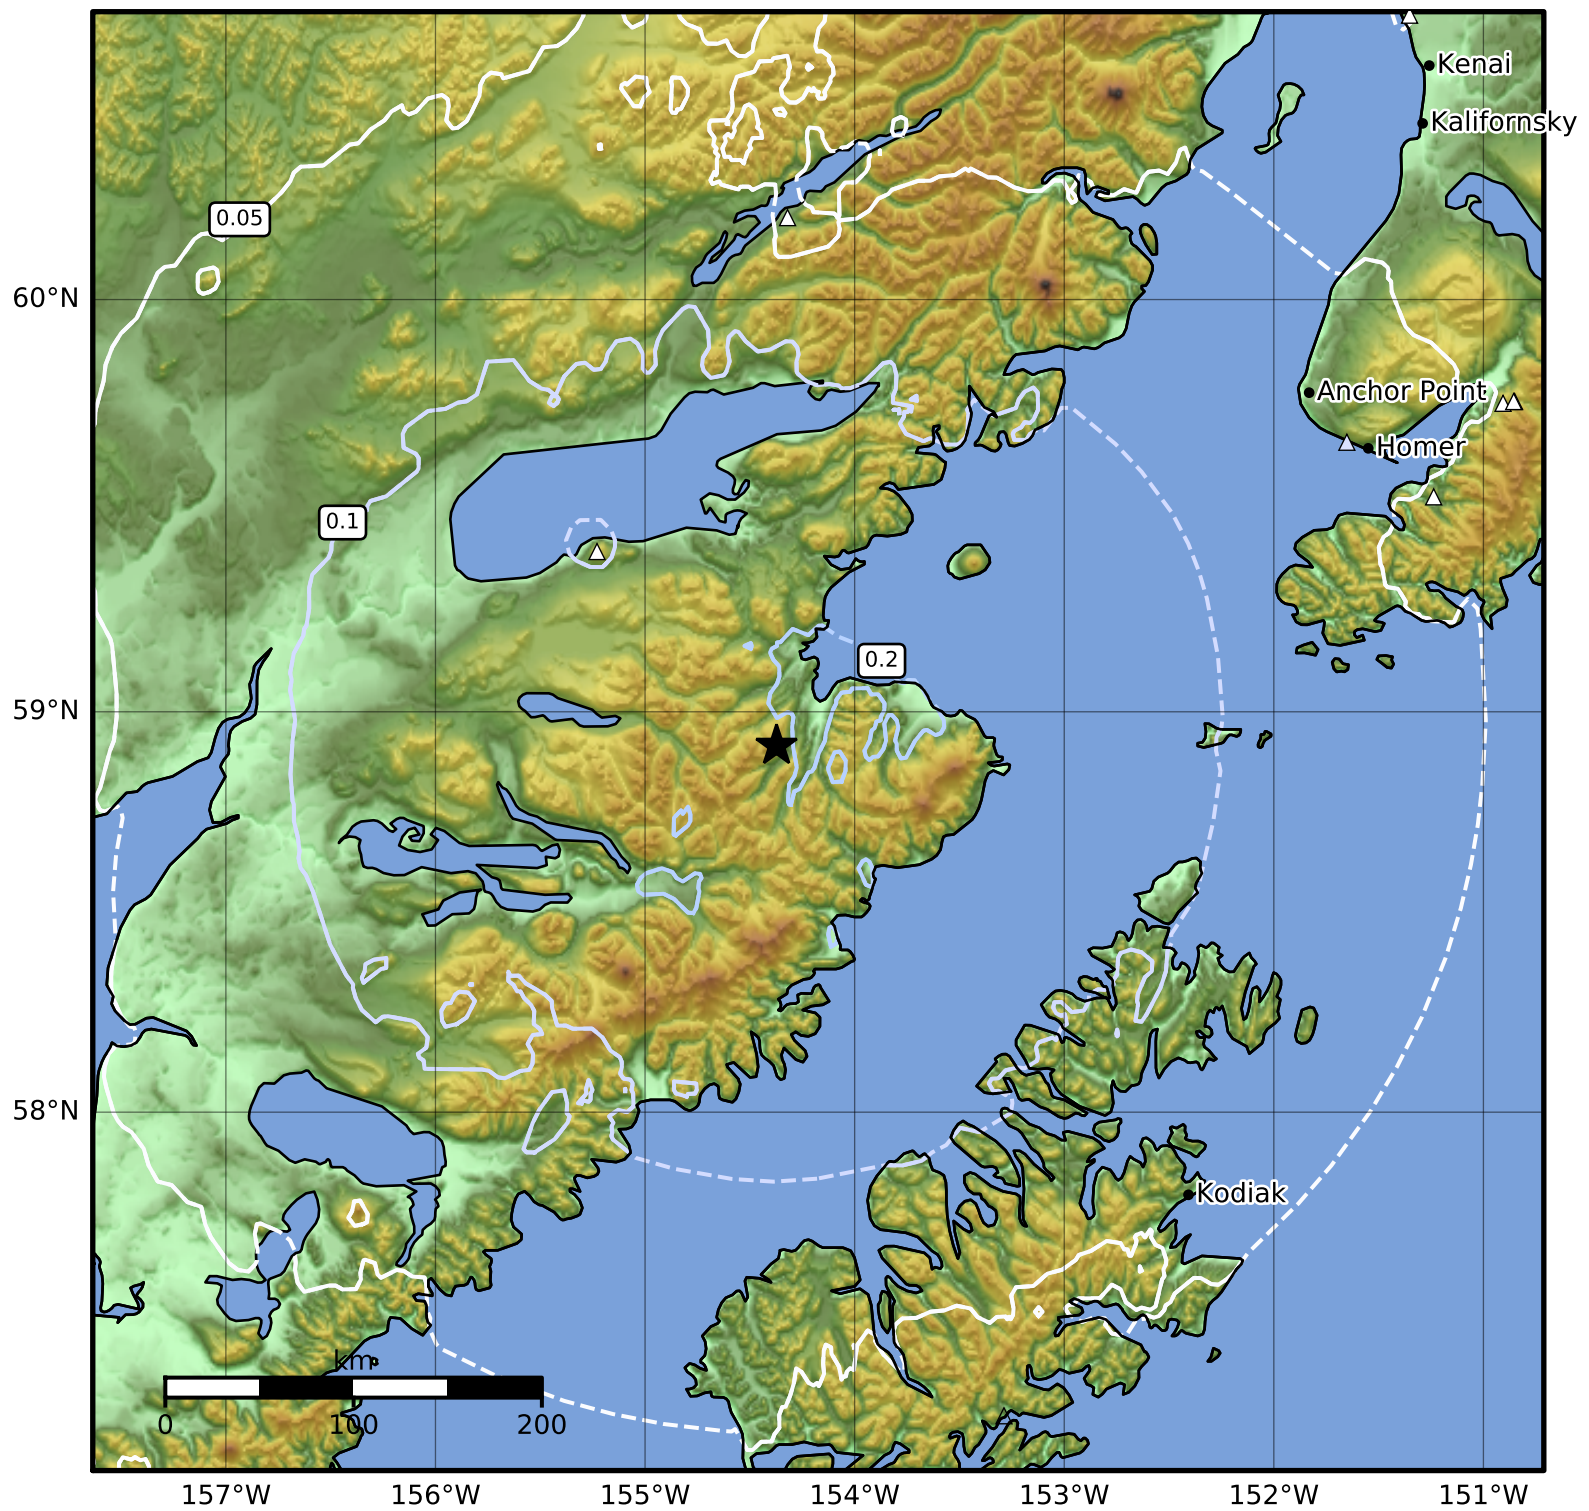

Peak Ground Acceleration Map Alaska Earthquake Center
 ShakeMap: 62 km (39 miles) SSE of Kokhanok
 Dec 07, 2023 02:57:27 UTC M4.1 N58.92 W154.37 Depth: 122.5km ID:ak023fnzshe1

PGA (%g)	0.1	0.2	0.5	1	2	5	10	20	50	100	200
----------	-----	-----	-----	---	---	---	----	----	----	-----	-----

Scale based on Worden et al. (2012)

Version 2: Processed 2023-12-07T03:25:16Z

△ Seismic Instrument ○ Reported Intensity ★ Epicenter