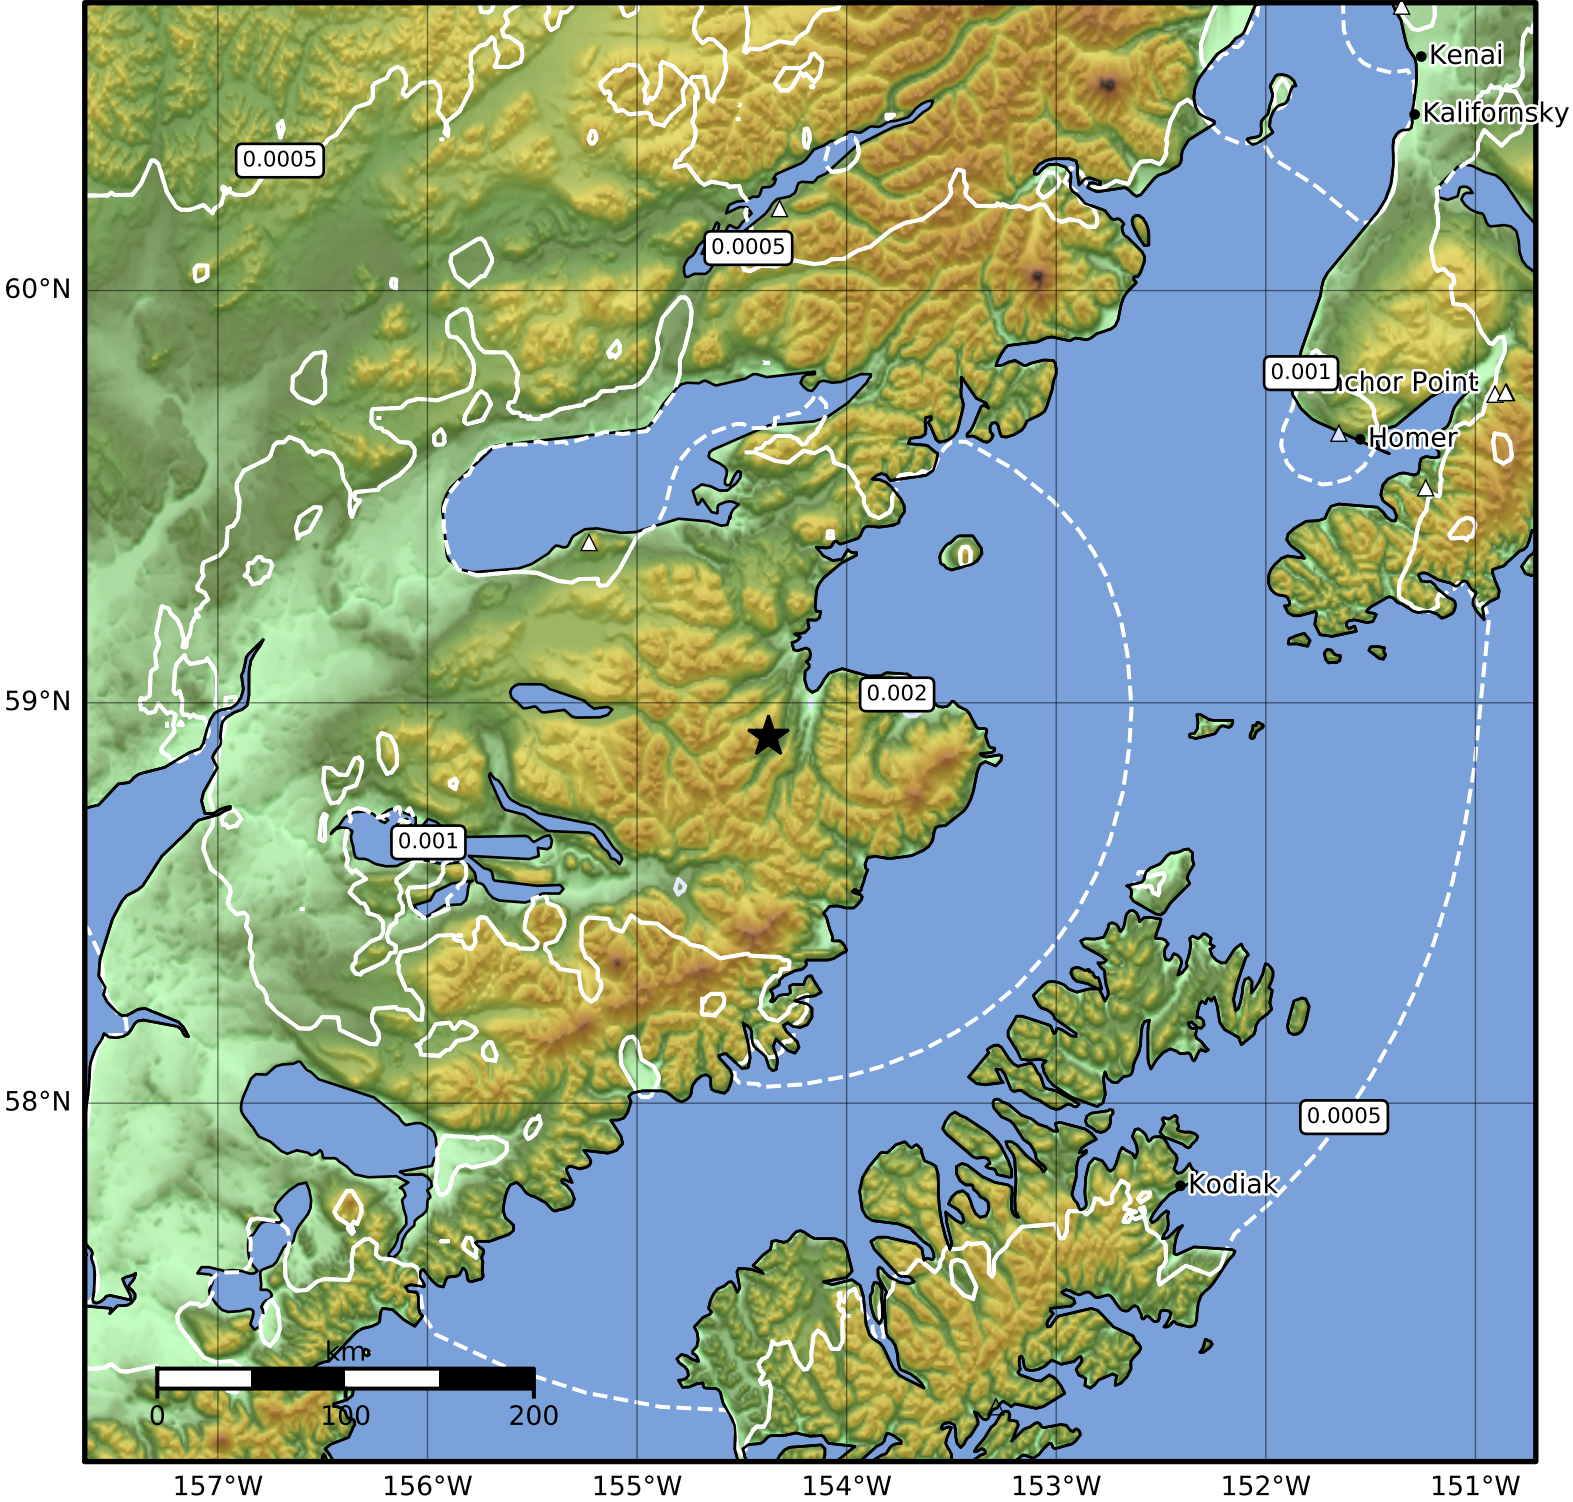

3.0 Second Peak Spectral Acceleration Map Alaska Earthquake Center
 ShakeMap: 62 km (39 miles) SSE of Kokhanok
 Dec 07, 2023 02:57:27 UTC M4.1 N58.92 W154.37 Depth: 122.5km ID:ak023fnzshe1

SA(3.0) (%g)	0.1	0.2	0.5	1	2	5	10	20	50
--------------	-----	-----	-----	---	---	---	----	----	----

Scale based on Worden et al. (2012) Version 2: Processed 2023-12-07T03:25:16Z
 Δ Seismic Instrument ○ Reported Intensity ★ Epicenter