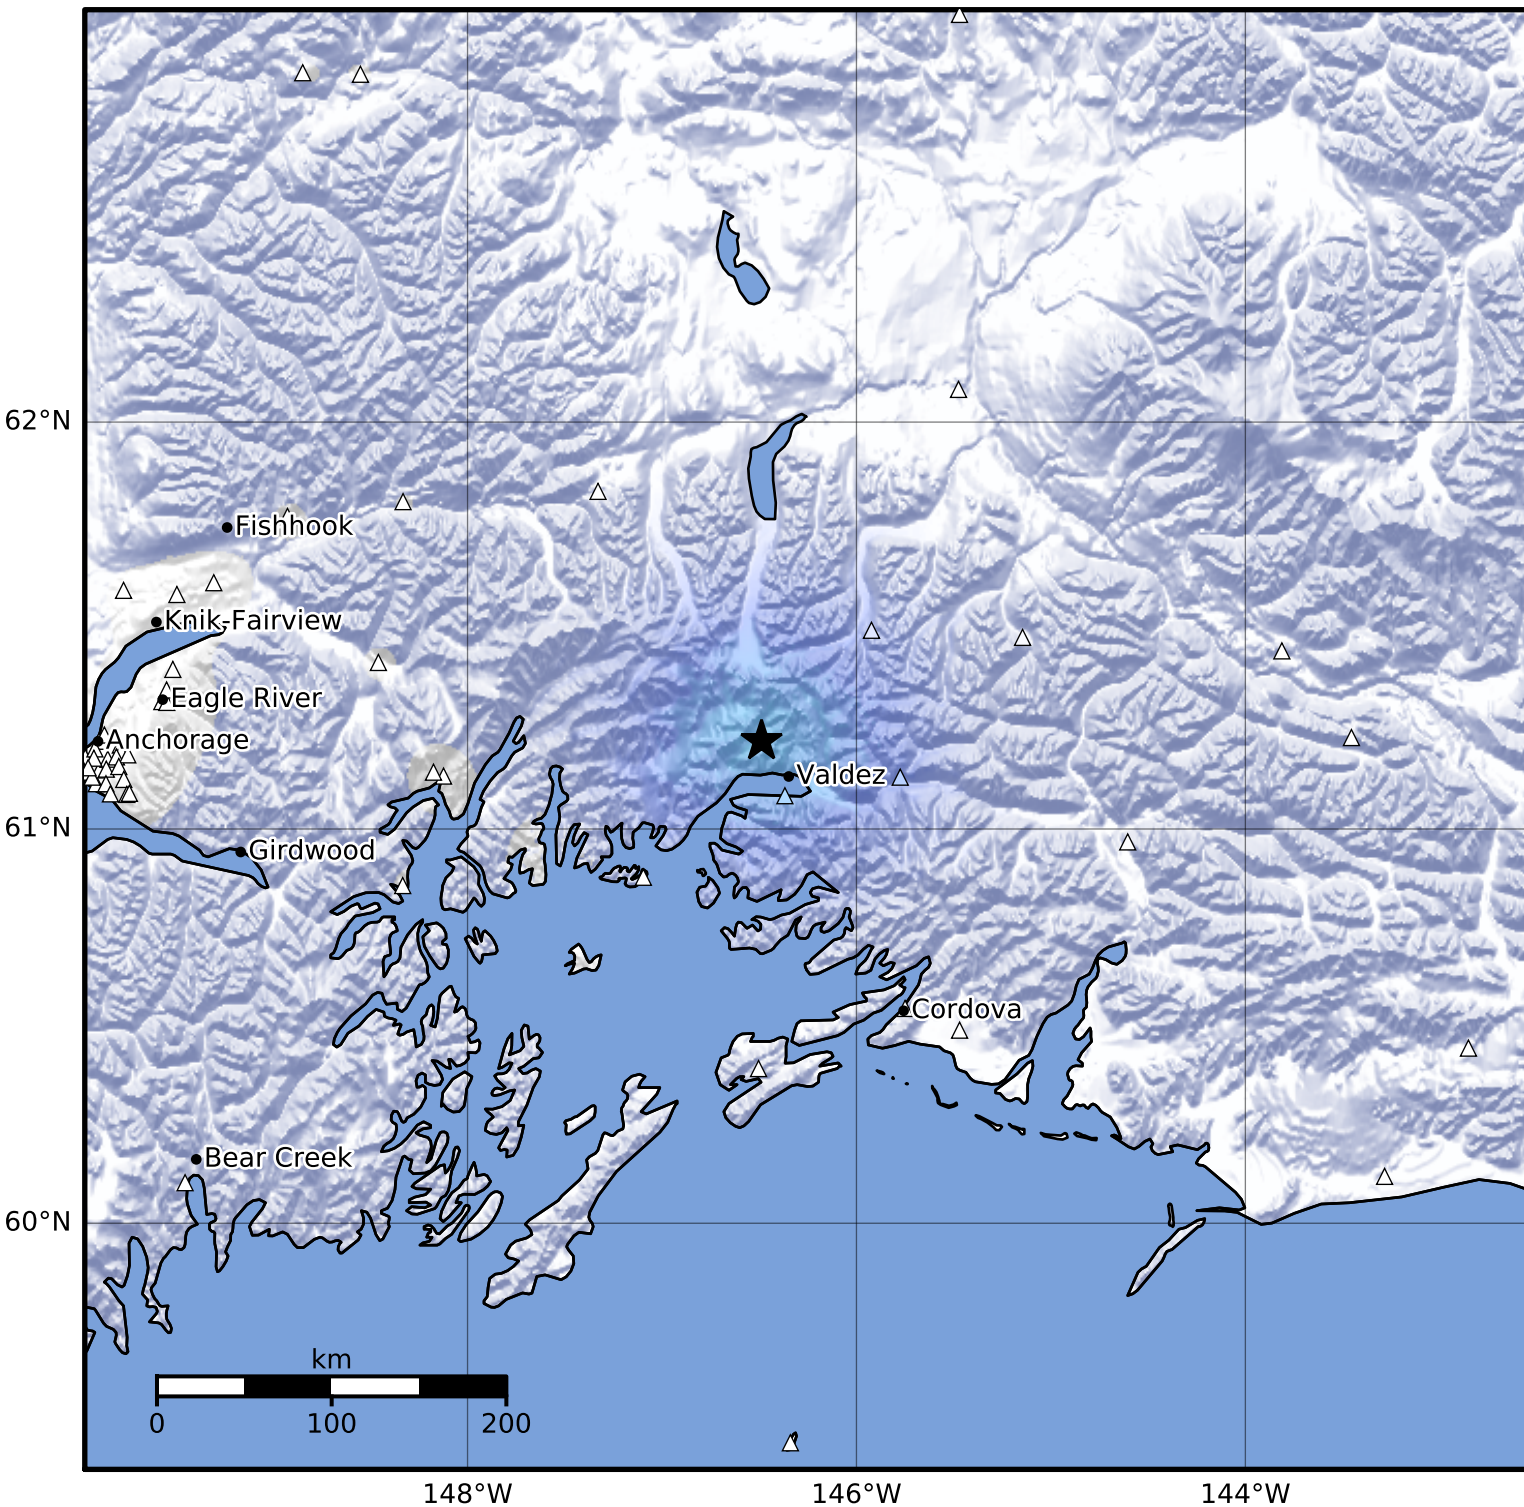

Macroseismic Intensity Map Alaska Earthquake Center
 ShakeMap: 13 km (8 miles) NW of Valdez
 Dec 07, 2023 07:56:57 UTC M3.5 N61.22 W146.49 Depth: 19.2km ID:ak023fo2ri4e

SHAKING	Not felt	Weak	Light	Moderate	Strong	Very strong	Severe	Violent	Extreme
DAMAGE	None	None	None	Very light	Light	Moderate	Moderate/heavy	Heavy	Very heavy
PGA(%g)	<0.0464	0.297	2.76	6.2	11.5	21.5	40.1	74.7	>139
PGV(cm/s)	<0.0215	0.135	1.41	4.65	9.64	20	41.4	85.8	>178
INTENSITY	I	II-III	IV	V	VI	VII	VIII	IX	X+

Scale based on Worden et al. (2012)

Version 1: Processed 2023-12-07T08:05:03Z

△ Seismic Instrument ○ Reported Intensity

★ Epicenter