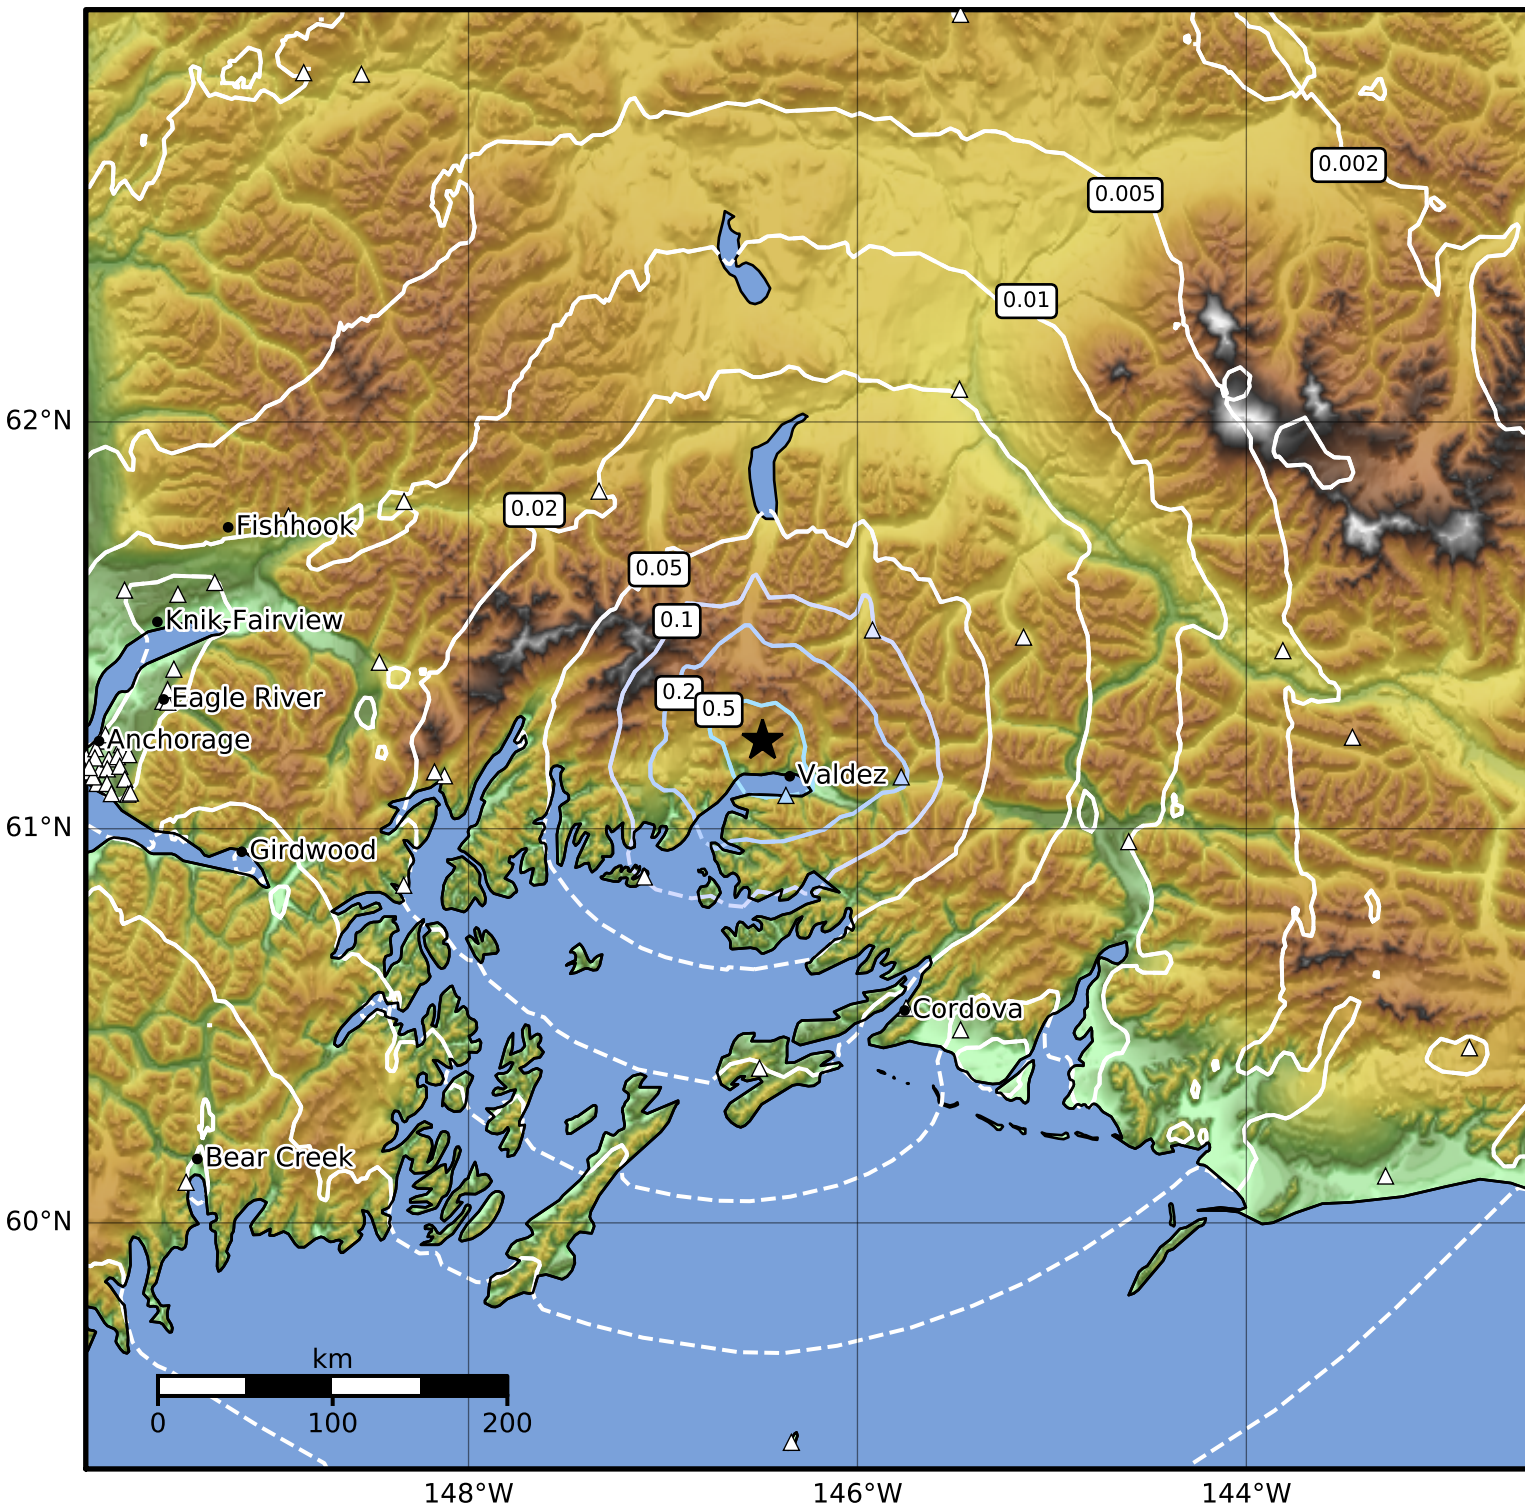

Peak Ground Acceleration Map Alaska Earthquake Center
 ShakeMap: 13 km (8 miles) NW of Valdez
 Dec 07, 2023 07:56:57 UTC M3.5 N61.22 W146.49 Depth: 19.2km ID:ak023fo2ri4e

PGA (%g)	0.1	0.2	0.5	1	2	5	10	20	50	100	200
----------	-----	-----	-----	---	---	---	----	----	----	-----	-----

Scale based on Worden et al. (2012)

Version 1: Processed 2023-12-07T08:05:03Z

△ Seismic Instrument ○ Reported Intensity

★ Epicenter