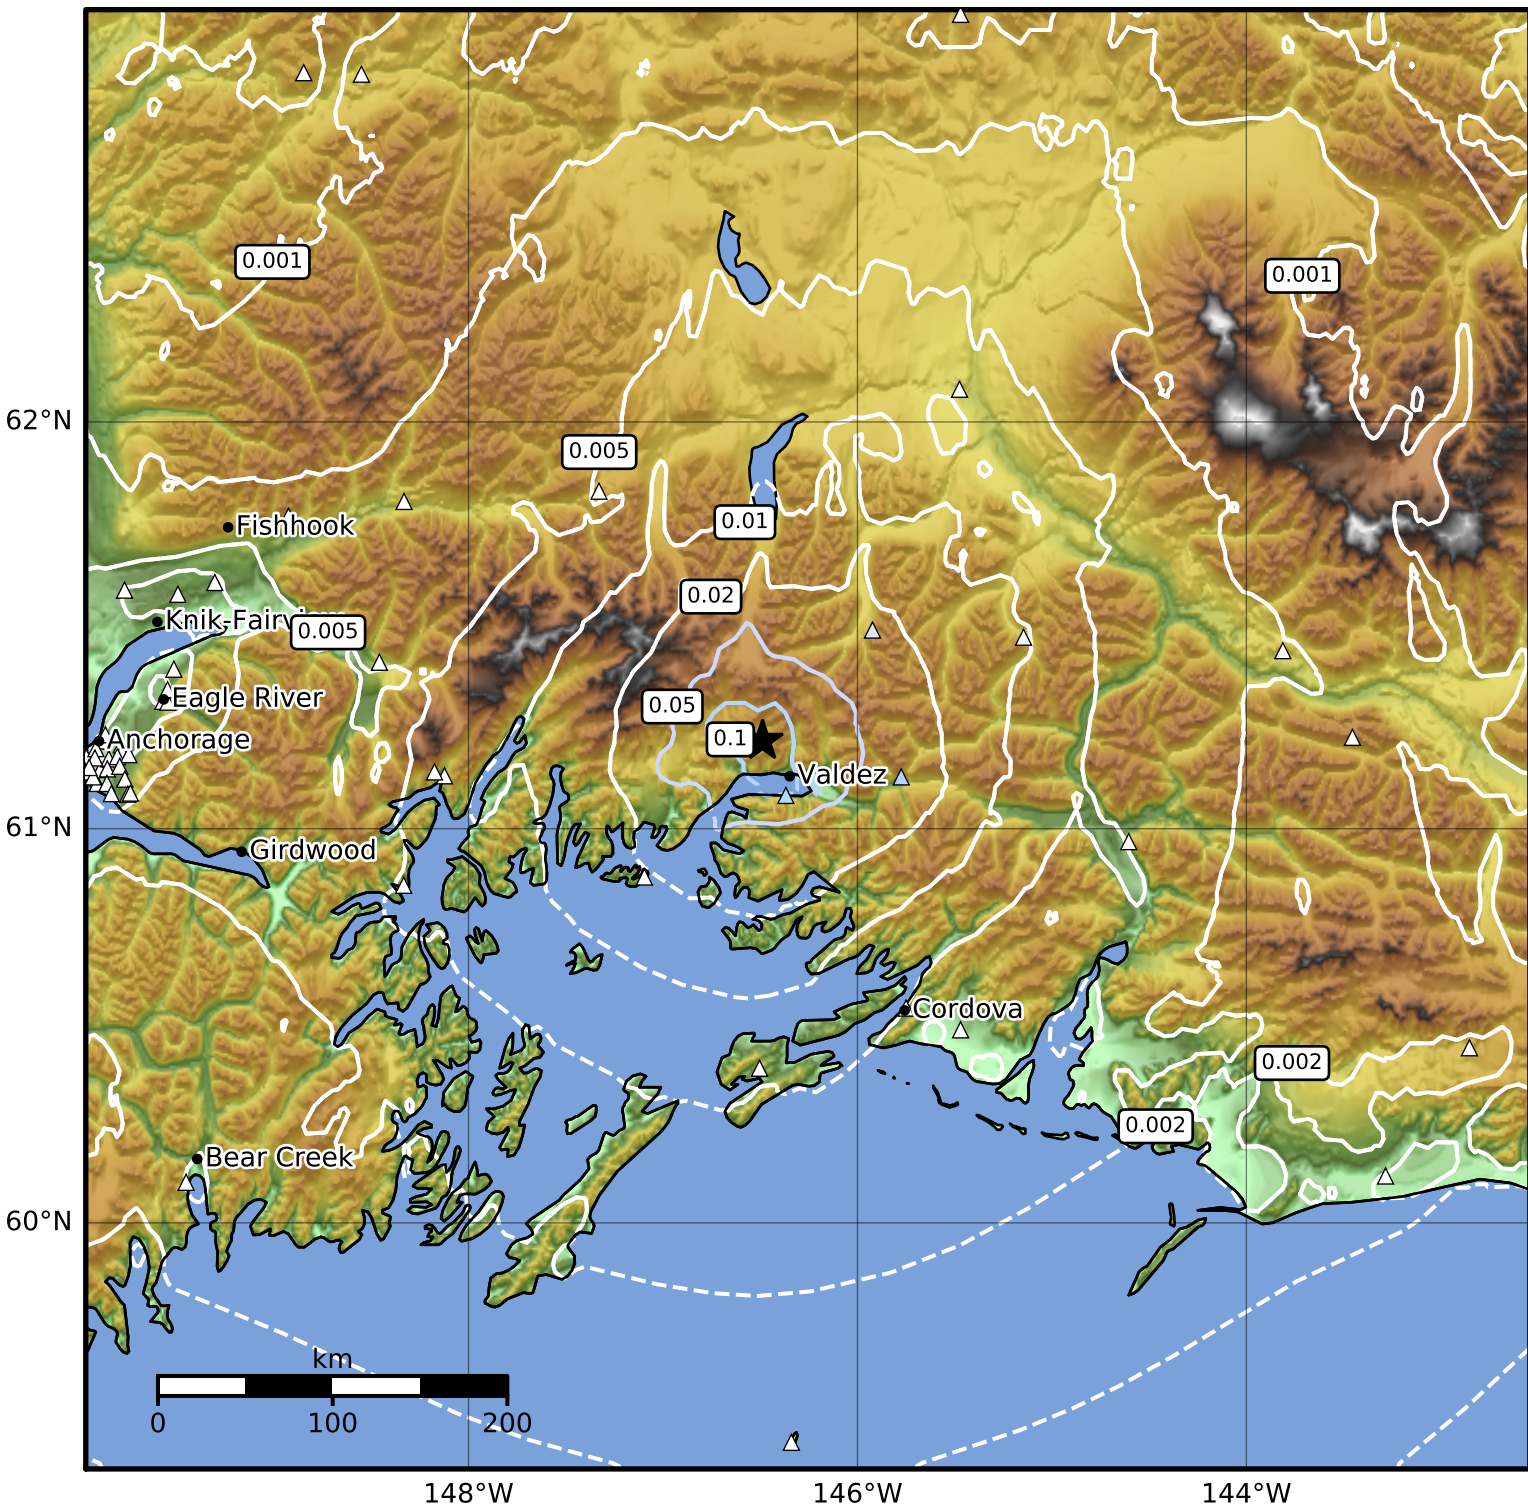

Peak Ground Velocity Map Alaska Earthquake Center
 ShakeMap: 13 km (8 miles) NW of Valdez
 Dec 07, 2023 07:56:57 UTC M3.5 N61.22 W146.49 Depth: 19.2km ID:ak023fo2ri4e

PGV (cm/s)	0.1	0.2	0.5	1	2	5	10	20	50	100	200
------------	-----	-----	-----	---	---	---	----	----	----	-----	-----

Scale based on Worden et al. (2012)

Version 1: Processed 2023-12-07T08:05:03Z

△ Seismic Instrument ○ Reported Intensity

★ Epicenter