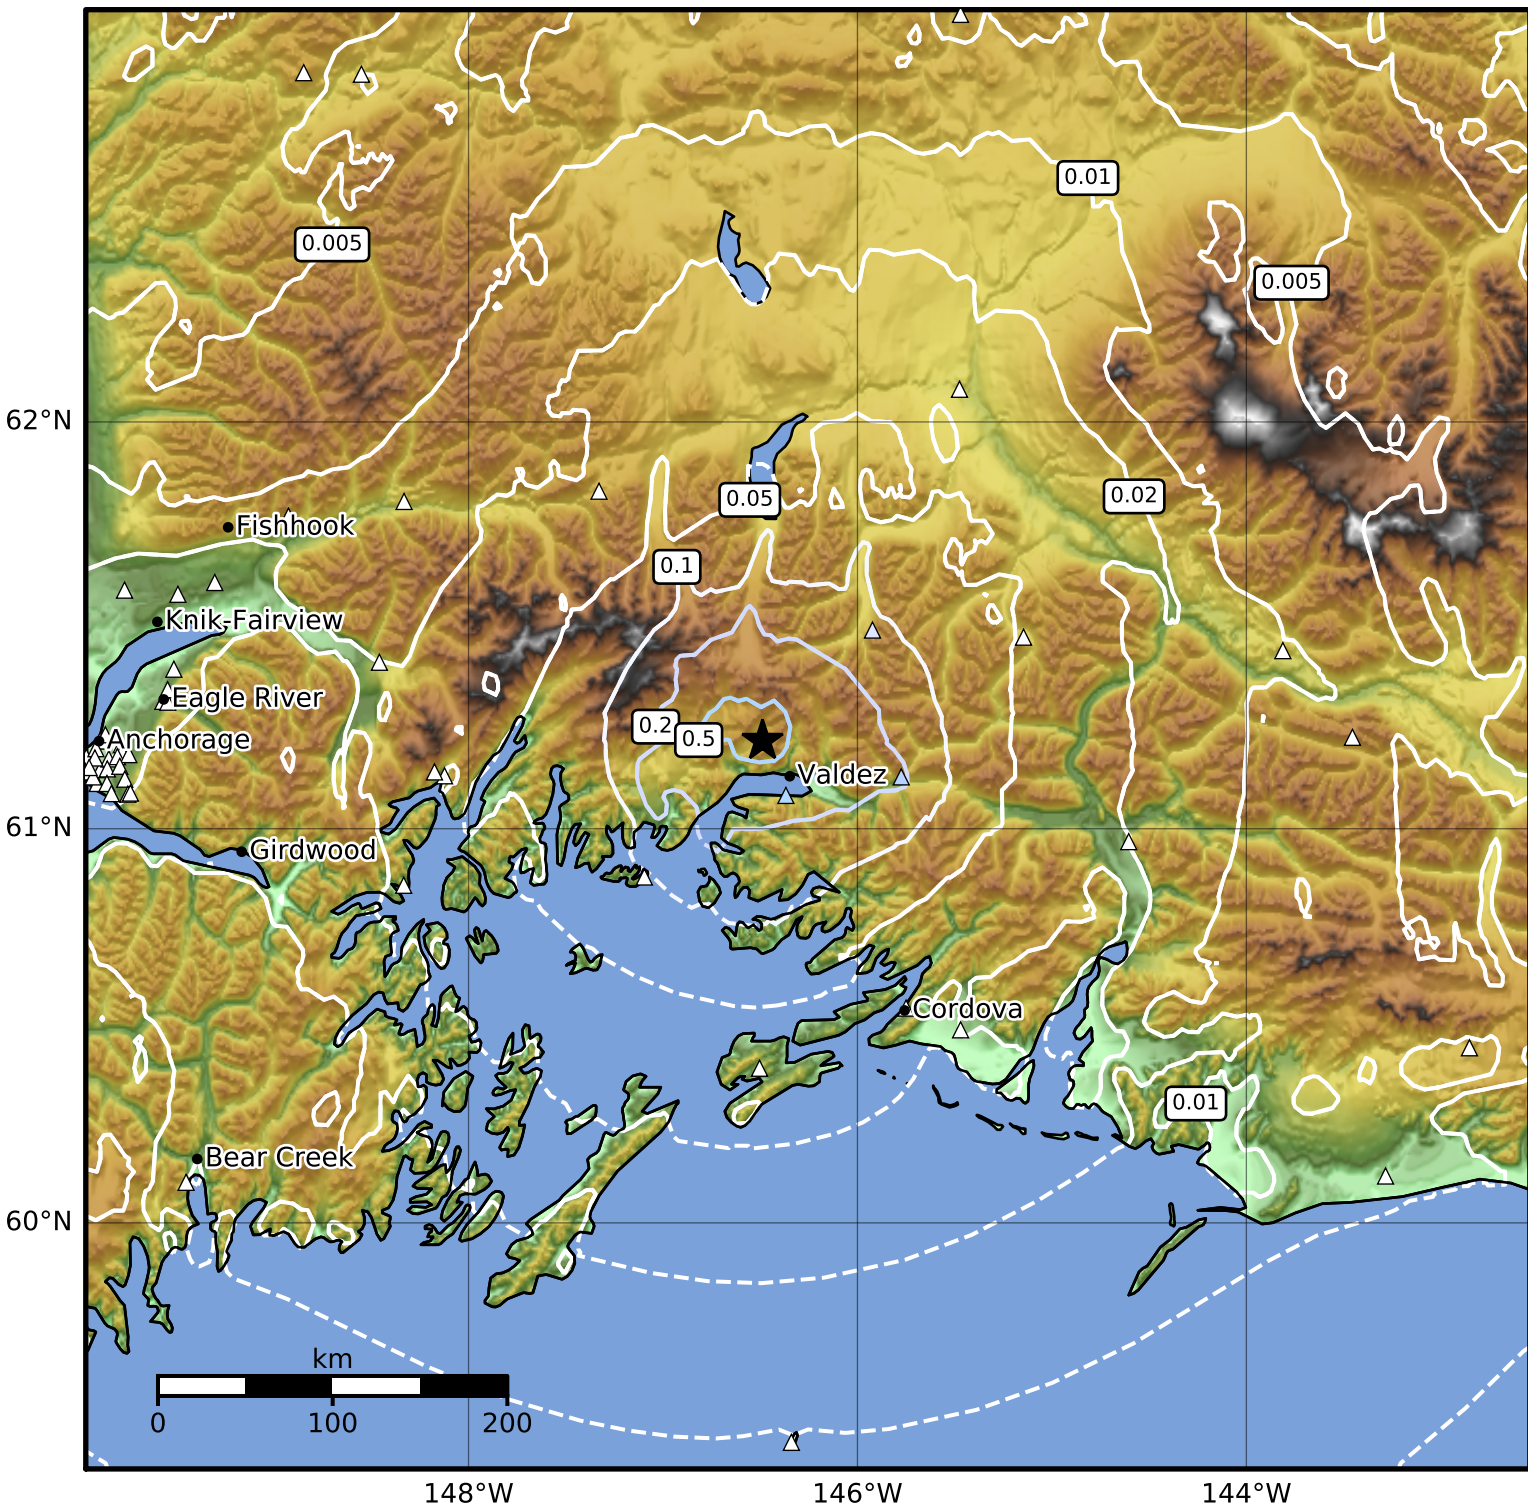

0.3 Second Peak Spectral Acceleration Map Alaska Earthquake Center
 ShakeMap: 13 km (8 miles) NW of Valdez
 Dec 07, 2023 07:56:57 UTC M3.5 N61.22 W146.49 Depth: 19.2km ID:ak023fo2ri4e

SA(0.3) (%g)	0.1	0.2	0.5	1	2	5	10	20	50	100	200
--------------	-----	-----	-----	---	---	---	----	----	----	-----	-----

Scale based on Worden et al. (2012)

Version 1: Processed 2023-12-07T08:05:03Z

△ Seismic Instrument ○ Reported Intensity

★ Epicenter