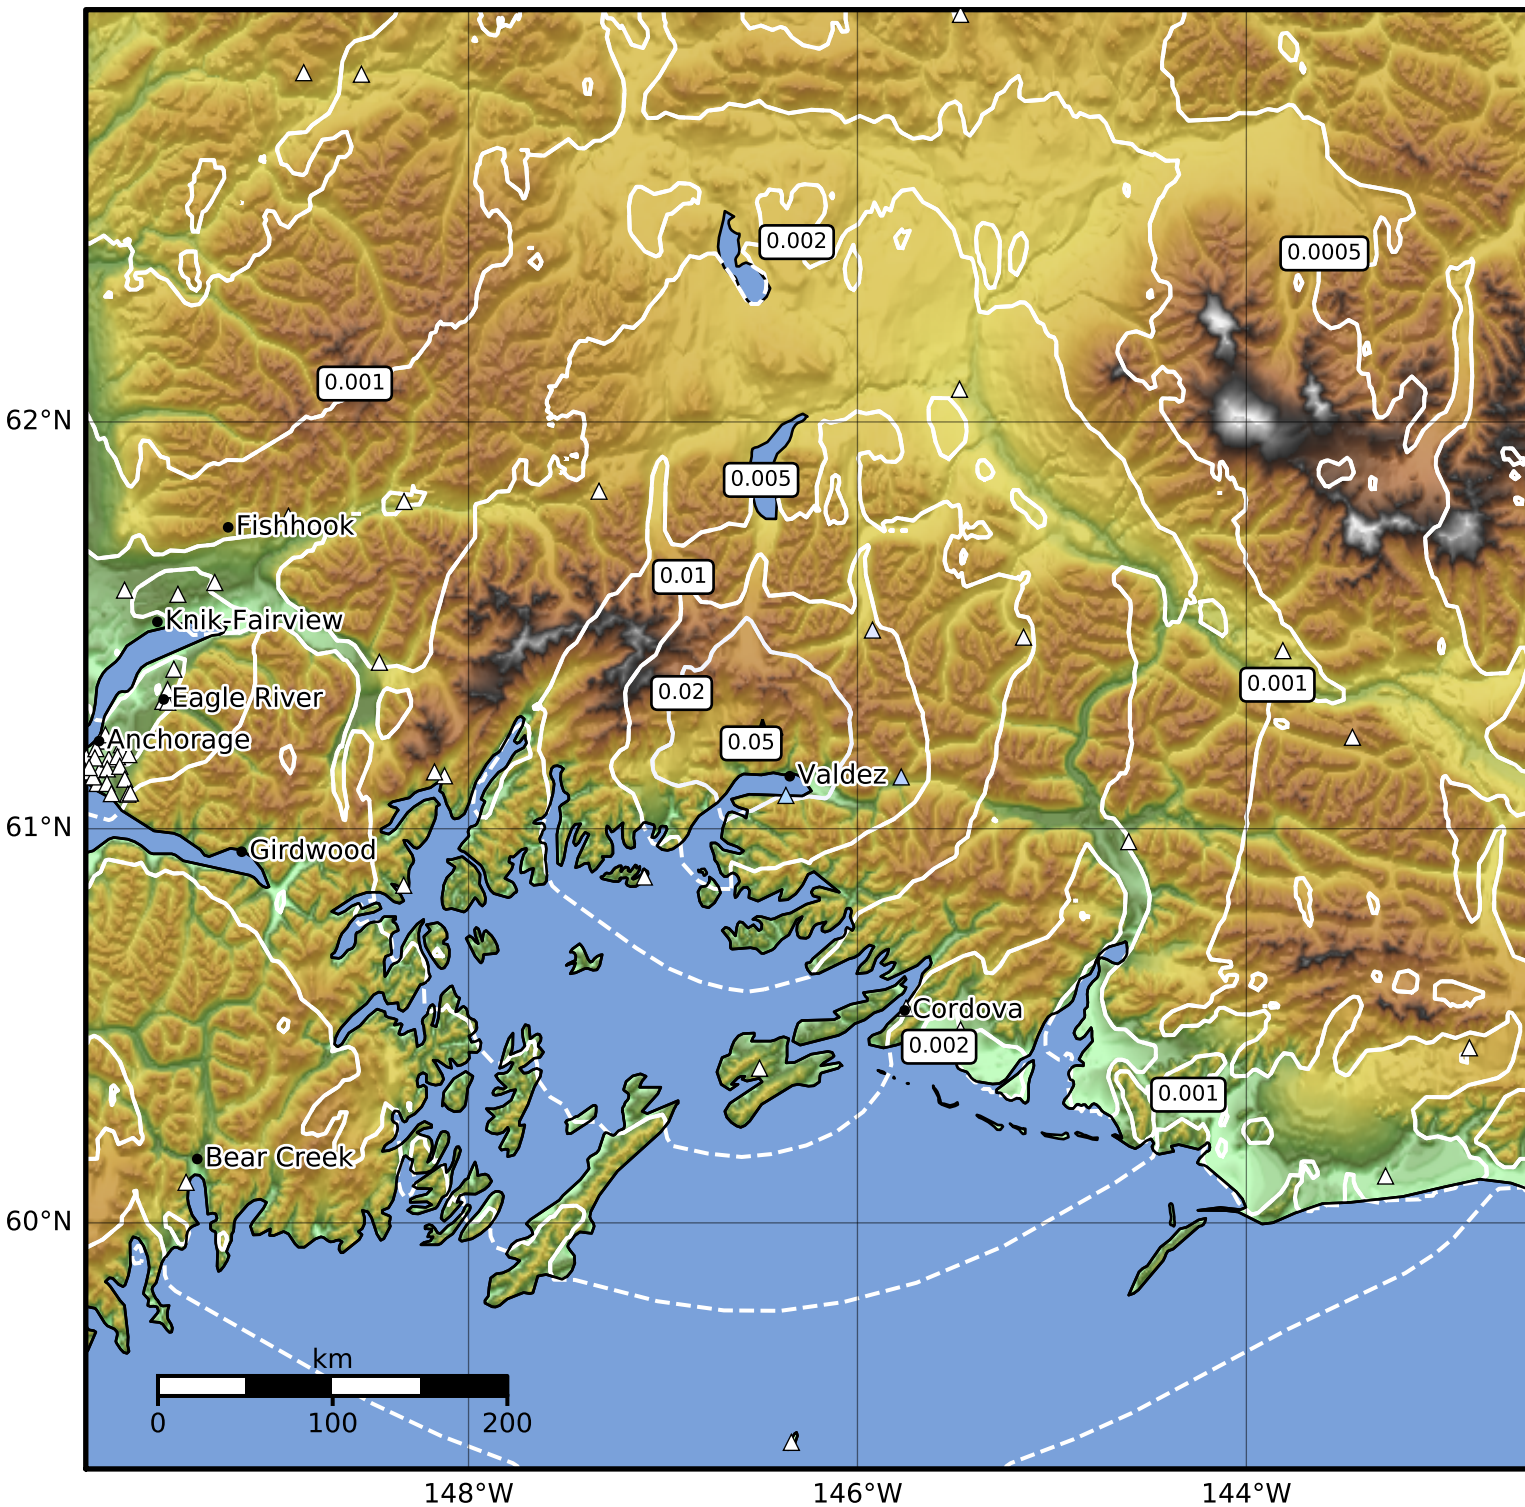

1.0 Second Peak Spectral Acceleration Map Alaska Earthquake Center  
 ShakeMap: 13 km (8 miles) NW of Valdez  
 Dec 07, 2023 07:56:57 UTC M3.5 N61.22 W146.49 Depth: 19.2km ID:ak023fo2ri4e

SA(1.0) (%g)	0.1	0.2	0.5	1	2	5	10	20	50	100	200
--------------	-----	-----	-----	---	---	---	----	----	----	-----	-----

Scale based on Worden et al. (2012)

Version 1: Processed 2023-12-07T08:05:03Z

△ Seismic Instrument ○ Reported Intensity

★ Epicenter