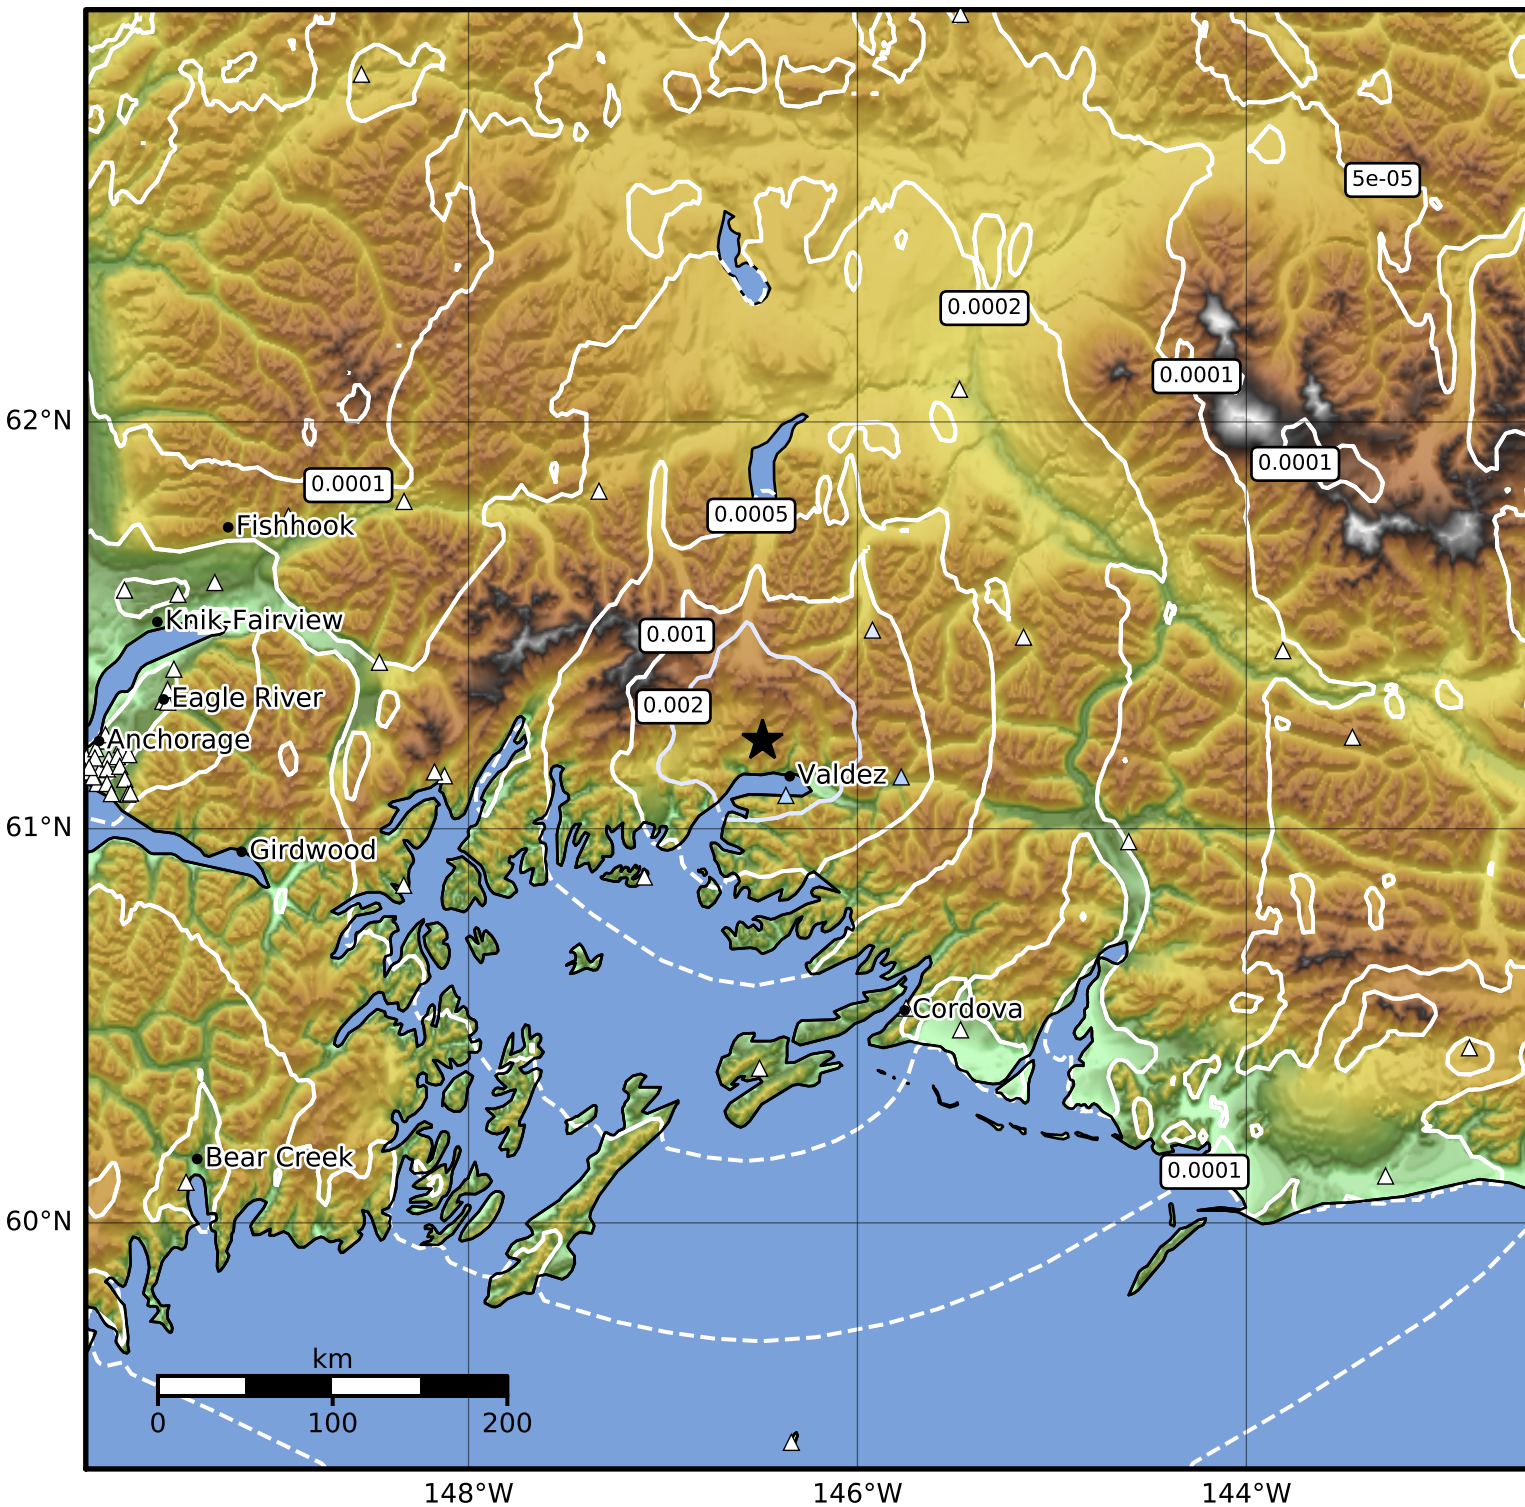

3.0 Second Peak Spectral Acceleration Map Alaska Earthquake Center  
 ShakeMap: 13 km (8 miles) NW of Valdez  
 Dec 07, 2023 07:56:57 UTC M3.5 N61.22 W146.49 Depth: 19.2km ID:ak023fo2ri4e

Scale based on Worden et al. (2012)

△ Seismic Instrument ○ Reported Intensity

★ Epicenter

Version 1: Processed 2023-12-07T08:05:03Z