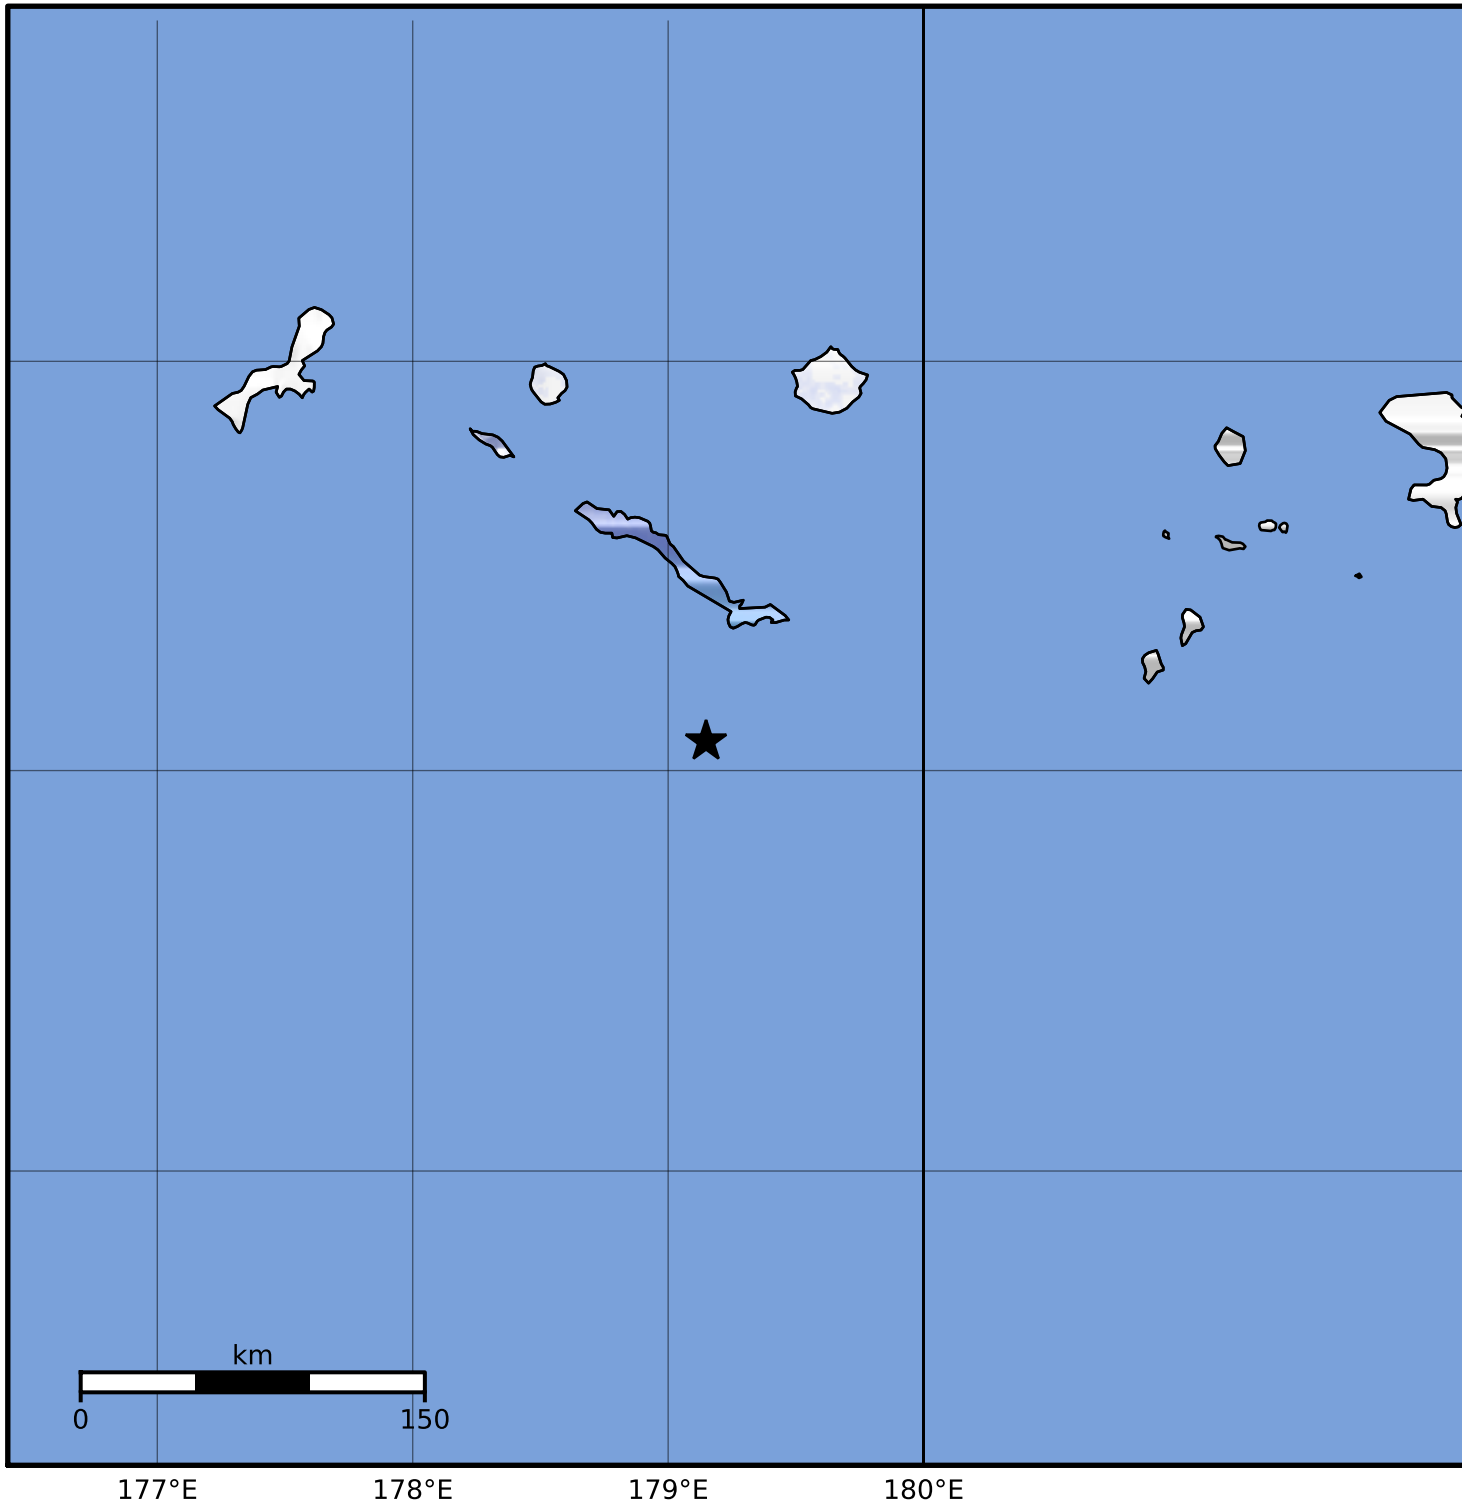

Macroseismic Intensity Map Alaska Earthquake Center
 ShakeMap: 52 km (32 miles) SSE of Amchitka
 Dec 08, 2023 13:46:15 UTC M4.2 N51.07 E179.15 Depth: 21.0km ID:ak023fptt7xy

SHAKING	Not felt	Weak	Light	Moderate	Strong	Very strong	Severe	Violent	Extreme
DAMAGE	None	None	None	Very light	Light	Moderate	Moderate/heavy	Heavy	Very heavy
PGA(%g)	<0.0464	0.297	2.76	6.2	11.5	21.5	40.1	74.7	>139
PGV(cm/s)	<0.0215	0.135	1.41	4.65	9.64	20	41.4	85.8	>178
INTENSITY	I	II-III	IV	V	VI	VII	VIII	IX	X+

Scale based on Worden et al. (2012)

Version 2: Processed 2023-12-08T19:33:45Z

△ Seismic Instrument ○ Reported Intensity

★ Epicenter