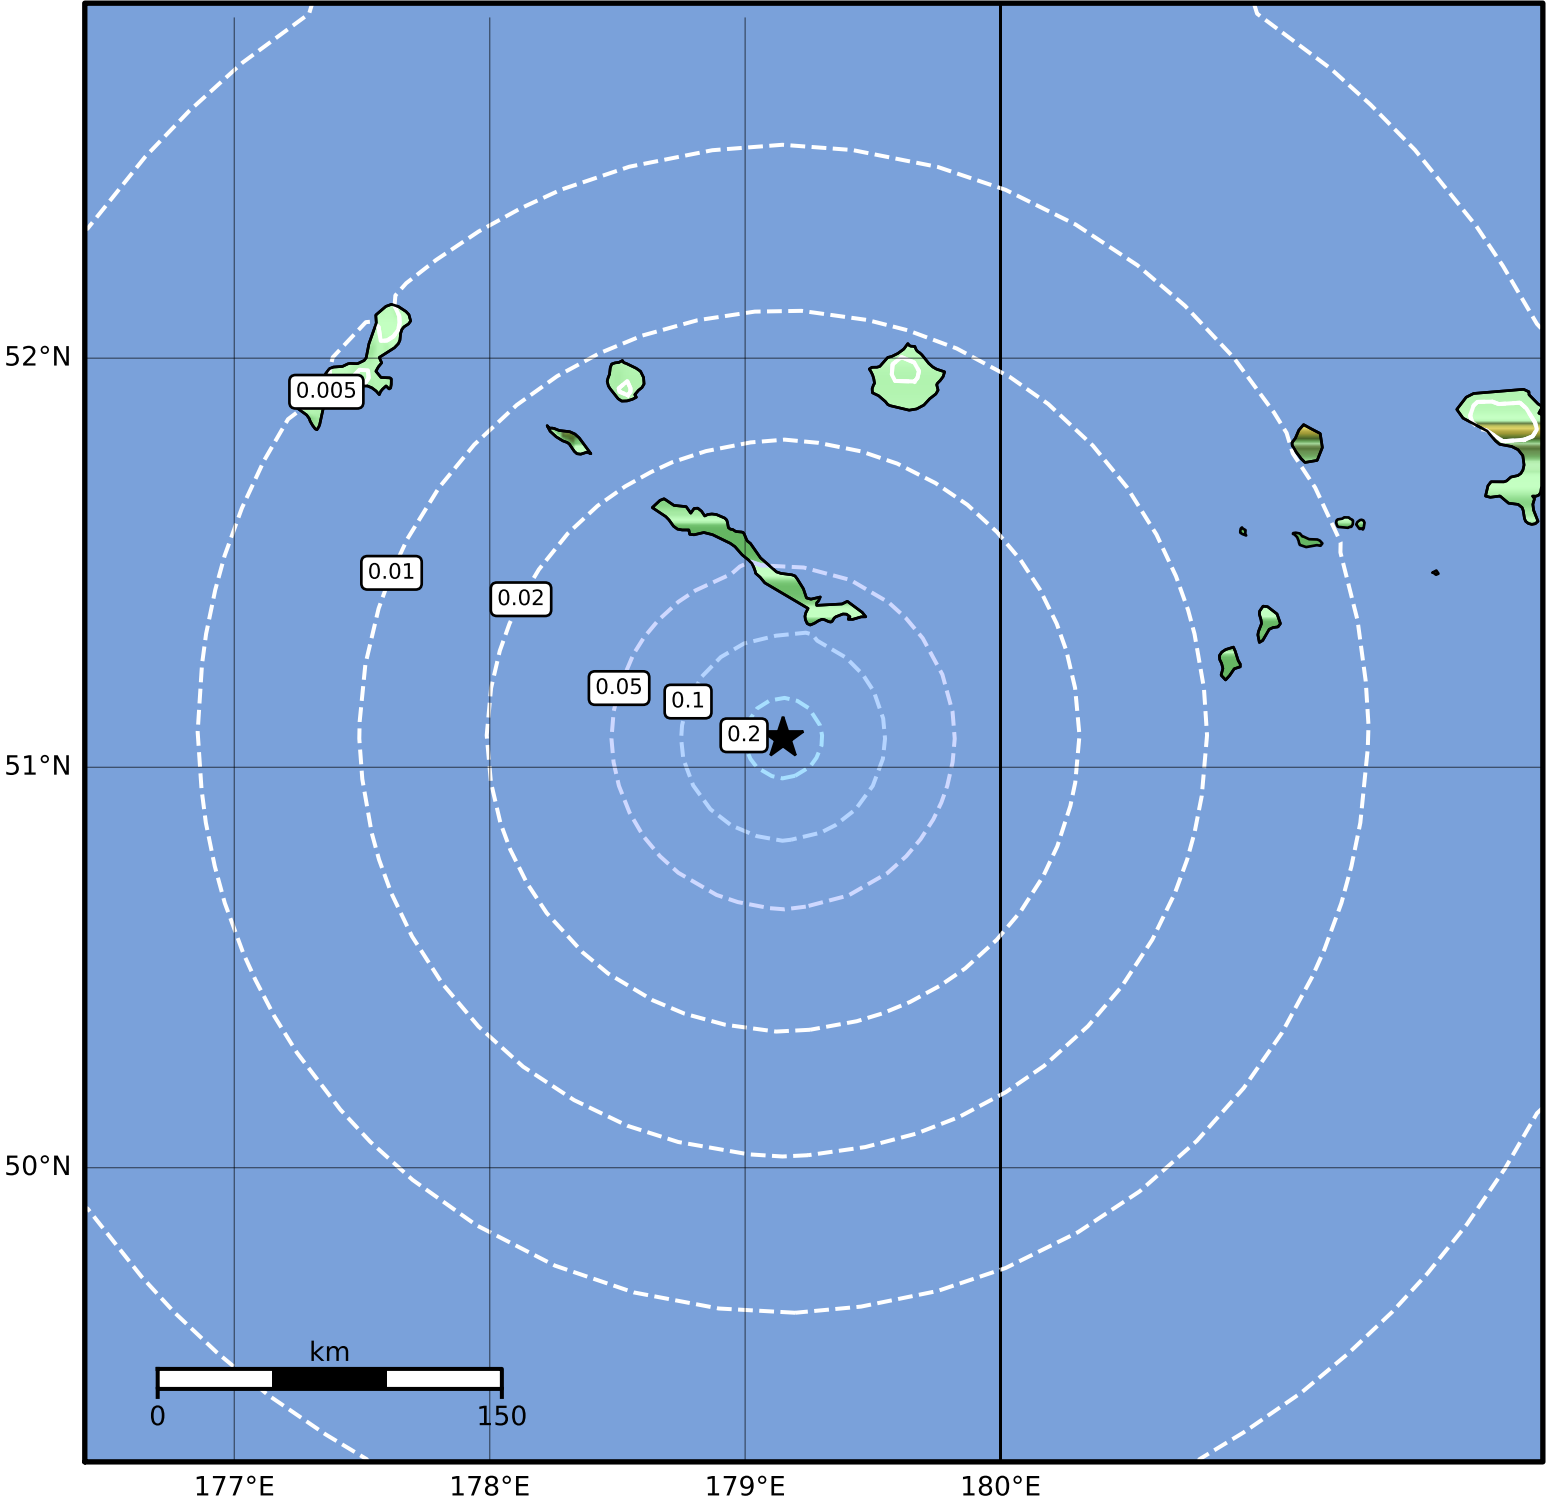

Peak Ground Velocity Map Alaska Earthquake Center
ShakeMap: 52 km (32 miles) SSE of Amchitka
Dec 08, 2023 13:46:15 UTC M4.2 N51.07 E179.15 Depth: 21.0km ID:ak023fptt7xy

PGV (cm/s)	0.1	0.2	0.5	1	2	5	10	20	50	100	200
------------	-----	-----	-----	---	---	---	----	----	----	-----	-----

Scale based on Worden et al. (2012) Version 2: Processed 2023-12-08T19:33:45Z
△ Seismic Instrument ○ Reported Intensity ★ Epicenter