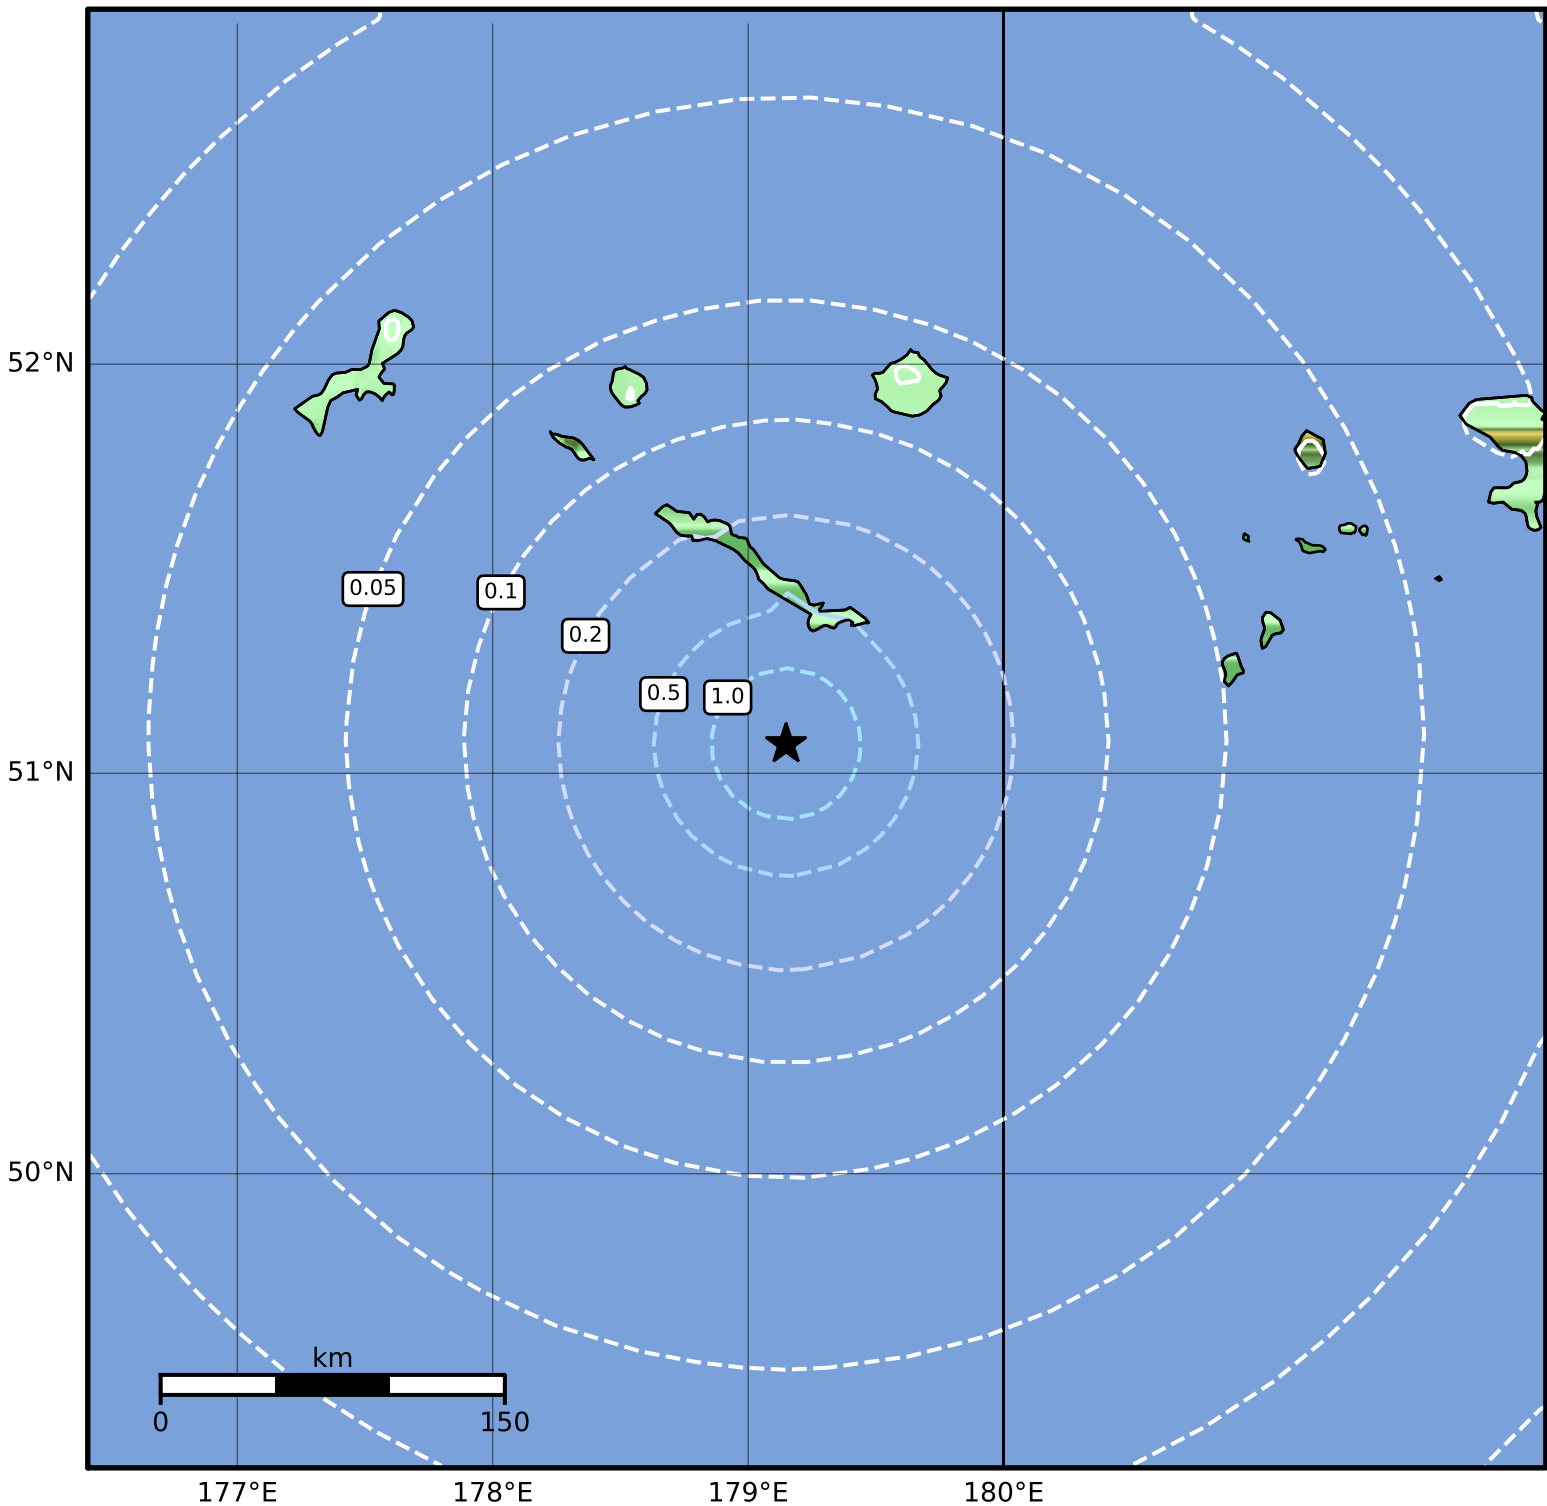

0.3 Second Peak Spectral Acceleration Map Alaska Earthquake Center  
 ShakeMap: 52 km (32 miles) SSE of Amchitka  
 Dec 08, 2023 13:46:15 UTC M4.2 N51.07 E179.15 Depth: 21.0km ID:ak023fptt7xy

SA(0.3) (%g)	0.1	0.2	0.5	1	2	5	10	20	50	100	200
--------------	-----	-----	-----	---	---	---	----	----	----	-----	-----

Scale based on Worden et al. (2012)

Version 2: Processed 2023-12-08T19:33:45Z

△ Seismic Instrument ○ Reported Intensity

★ Epicenter