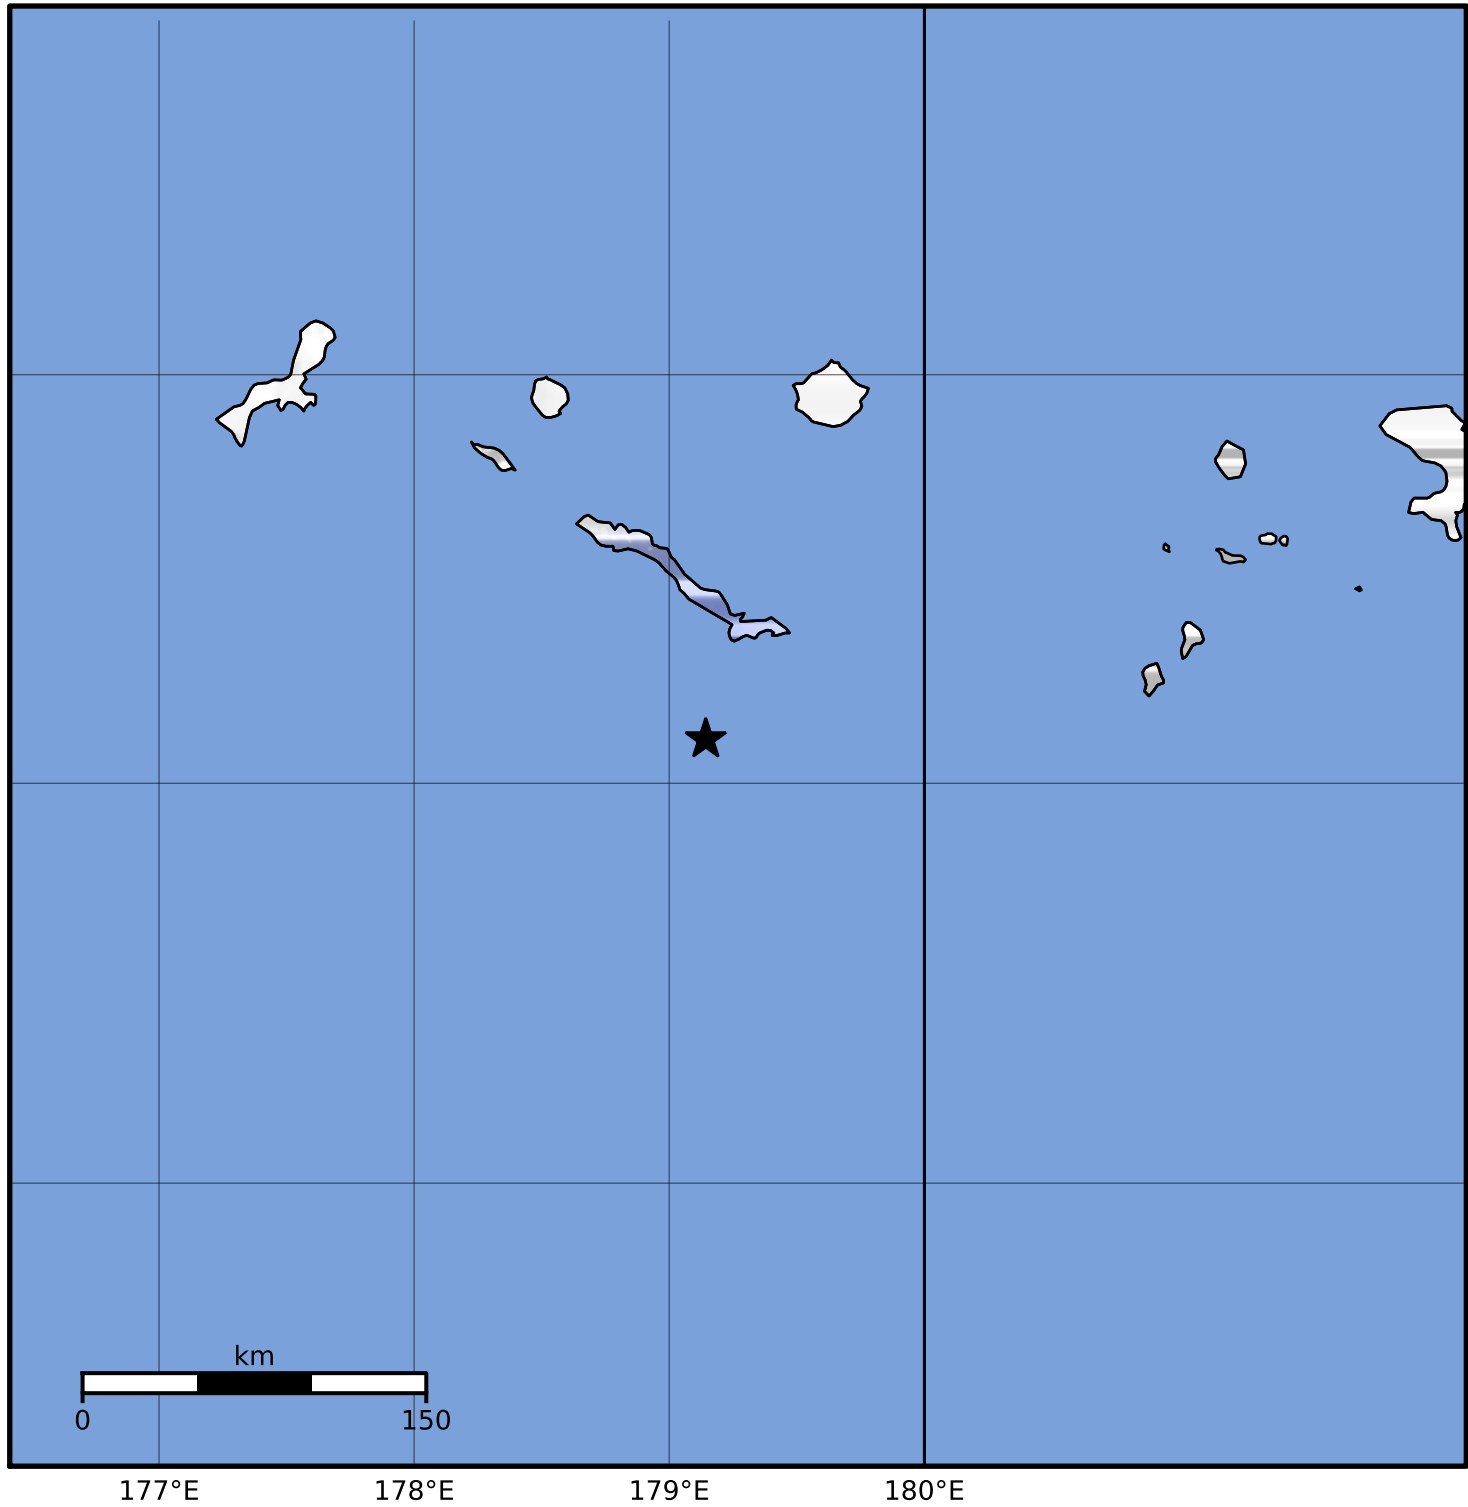

Macroseismic Intensity Map Alaska Earthquake Center
 ShakeMap: 48 km (30 miles) SSE of Amchitka
 Dec 08, 2023 14:48:58 UTC M3.7 N51.11 E179.14 Depth: 22.1km ID:ak023fpuf9hy

SHAKING	Not felt	Weak	Light	Moderate	Strong	Very strong	Severe	Violent	Extreme
DAMAGE	None	None	None	Very light	Light	Moderate	Moderate/heavy	Heavy	Very heavy
PGA(%g)	<0.0464	0.297	2.76	6.2	11.5	21.5	40.1	74.7	>139
PGV(cm/s)	<0.0215	0.135	1.41	4.65	9.64	20	41.4	85.8	>178
INTENSITY	I	II-III	IV	V	VI	VII	VIII	IX	X+

Scale based on Worden et al. (2012)

Version 2: Processed 2023-12-08T19:19:25Z

△ Seismic Instrument ○ Reported Intensity

★ Epicenter