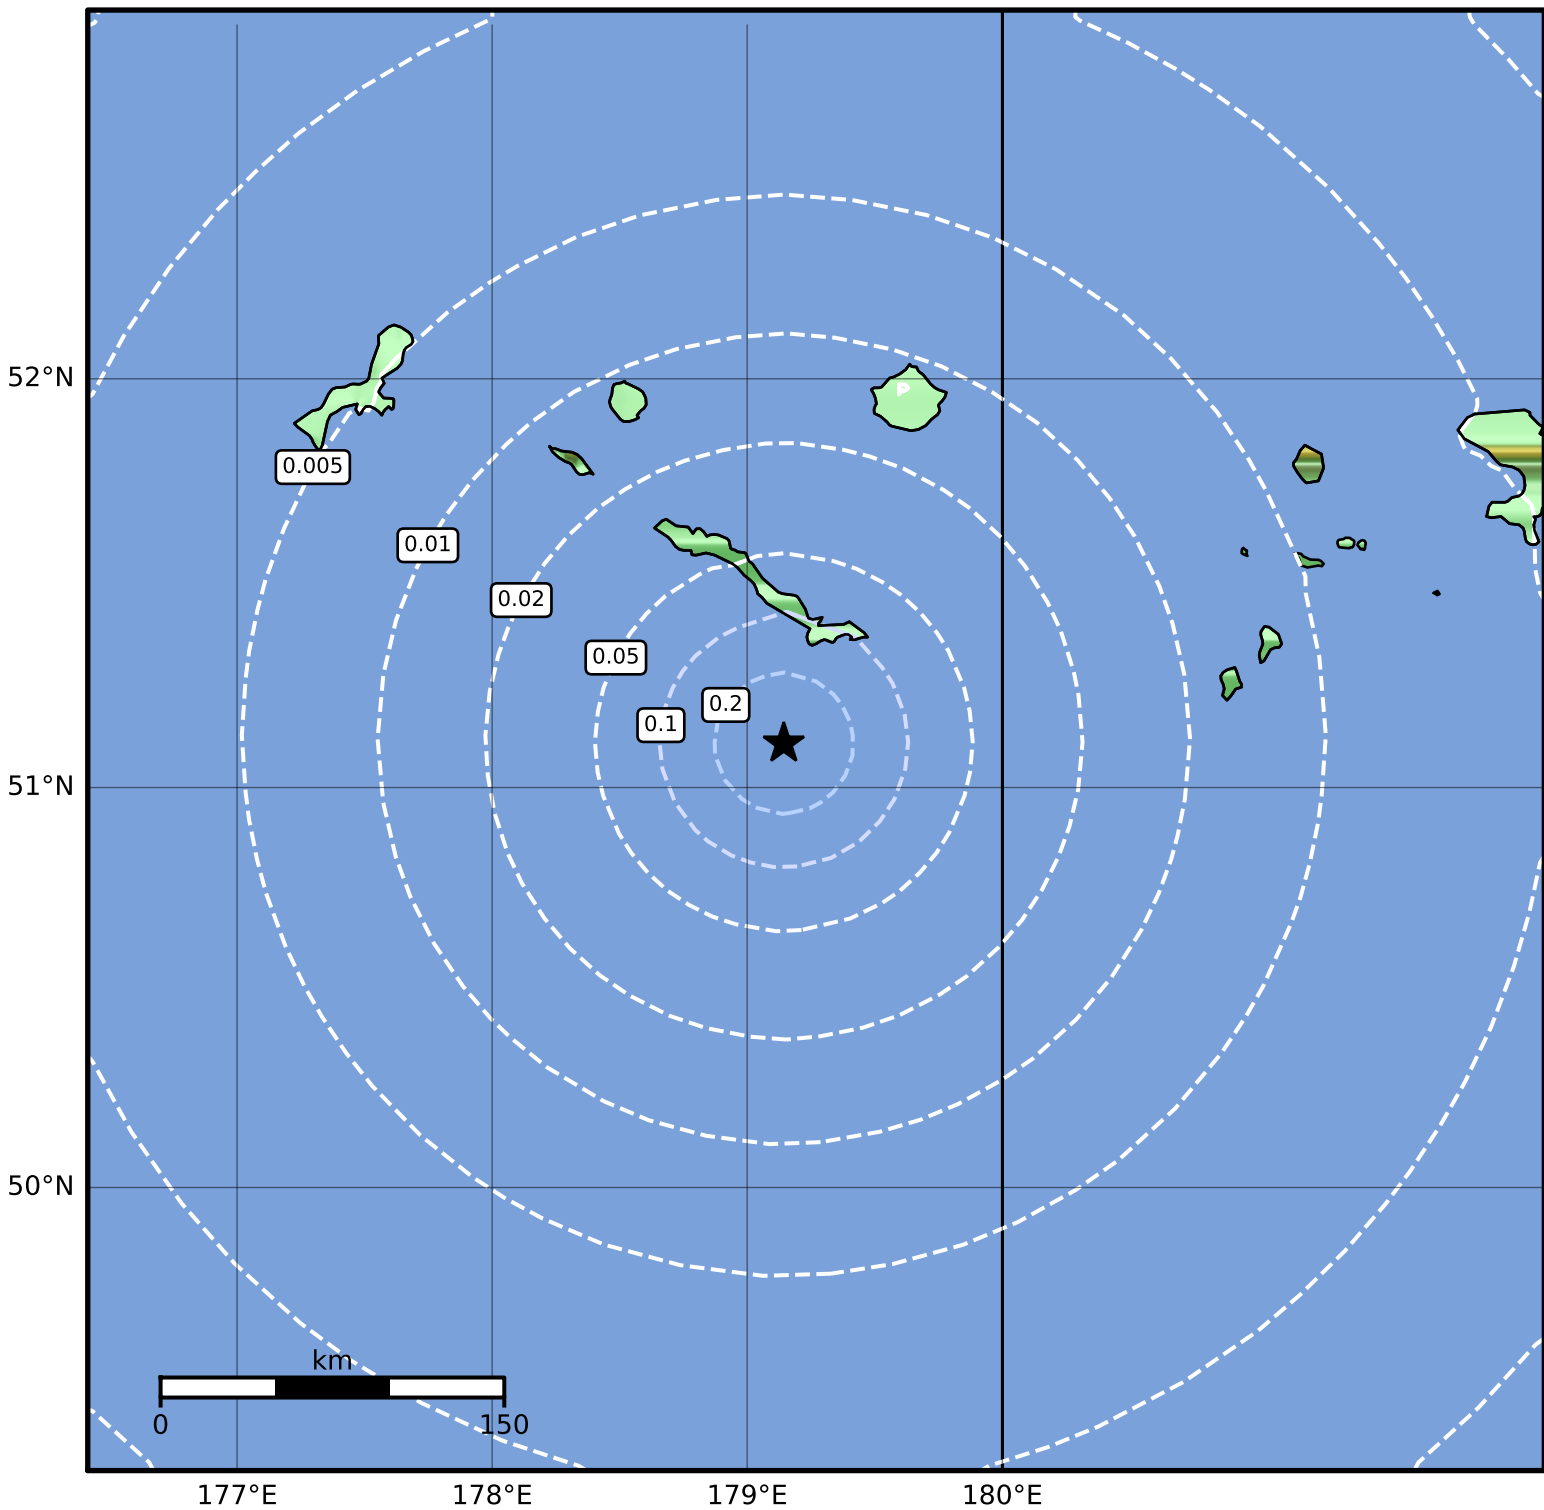

Peak Ground Acceleration Map Alaska Earthquake Center
ShakeMap: 48 km (30 miles) SSE of Amchitka
Dec 08, 2023 14:48:58 UTC M3.7 N51.11 E179.14 Depth: 22.1km ID:ak023fpuf9hy

PGA (%g)	0.1	0.2	0.5	1	2	5	10	20	50	100	200
----------	-----	-----	-----	---	---	---	----	----	----	-----	-----

Scale based on Worden et al. (2012)

Version 2: Processed 2023-12-08T19:19:25Z

△ Seismic Instrument ○ Reported Intensity

★ Epicenter