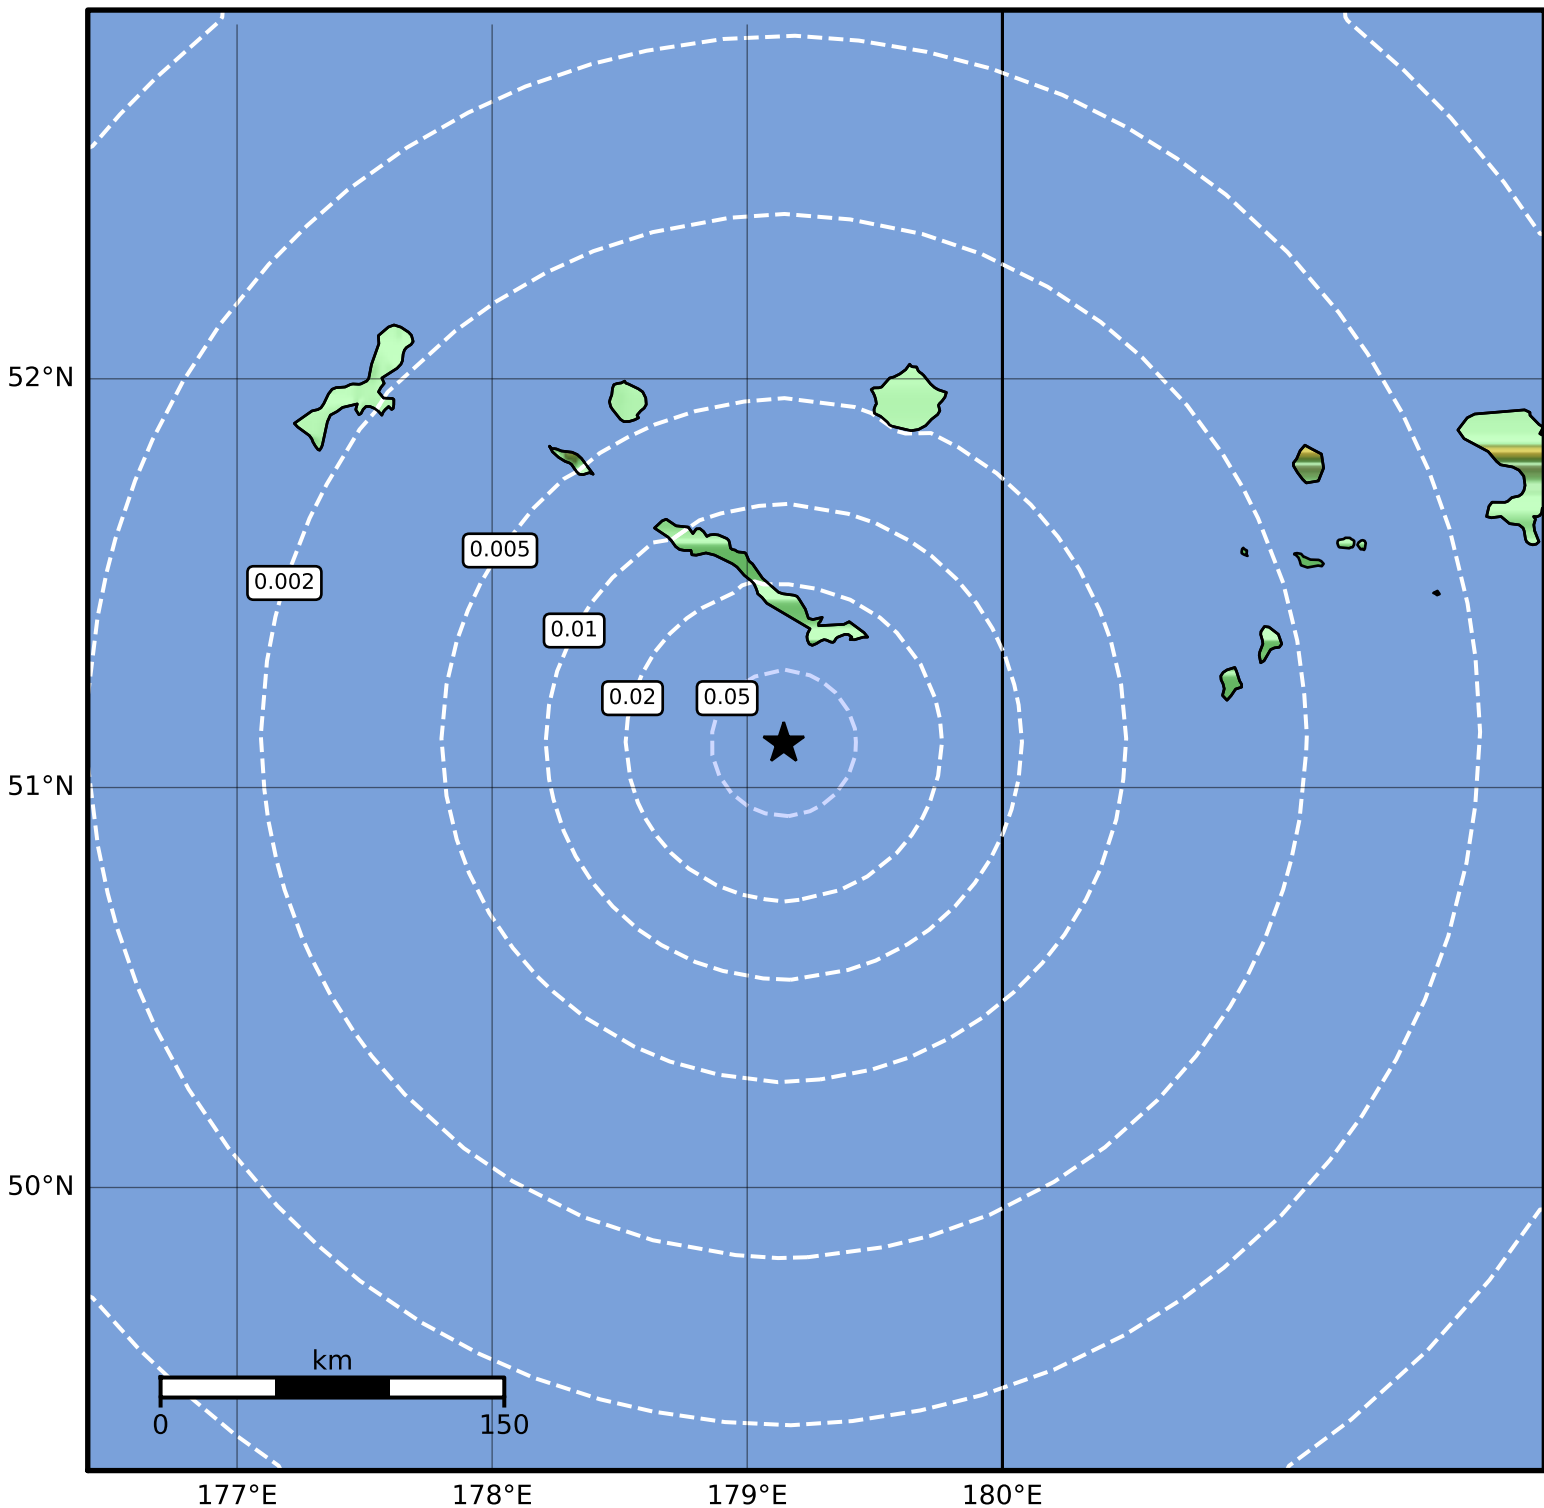

Peak Ground Velocity Map Alaska Earthquake Center
ShakeMap: 48 km (30 miles) SSE of Amchitka
Dec 08, 2023 14:48:58 UTC M3.7 N51.11 E179.14 Depth: 22.1km ID:ak023fpuf9hy

Scale based on Worden et al. (2012)

Version 2: Processed 2023-12-08T19:19:25Z

△ Seismic Instrument ○ Reported Intensity

★ Epicenter