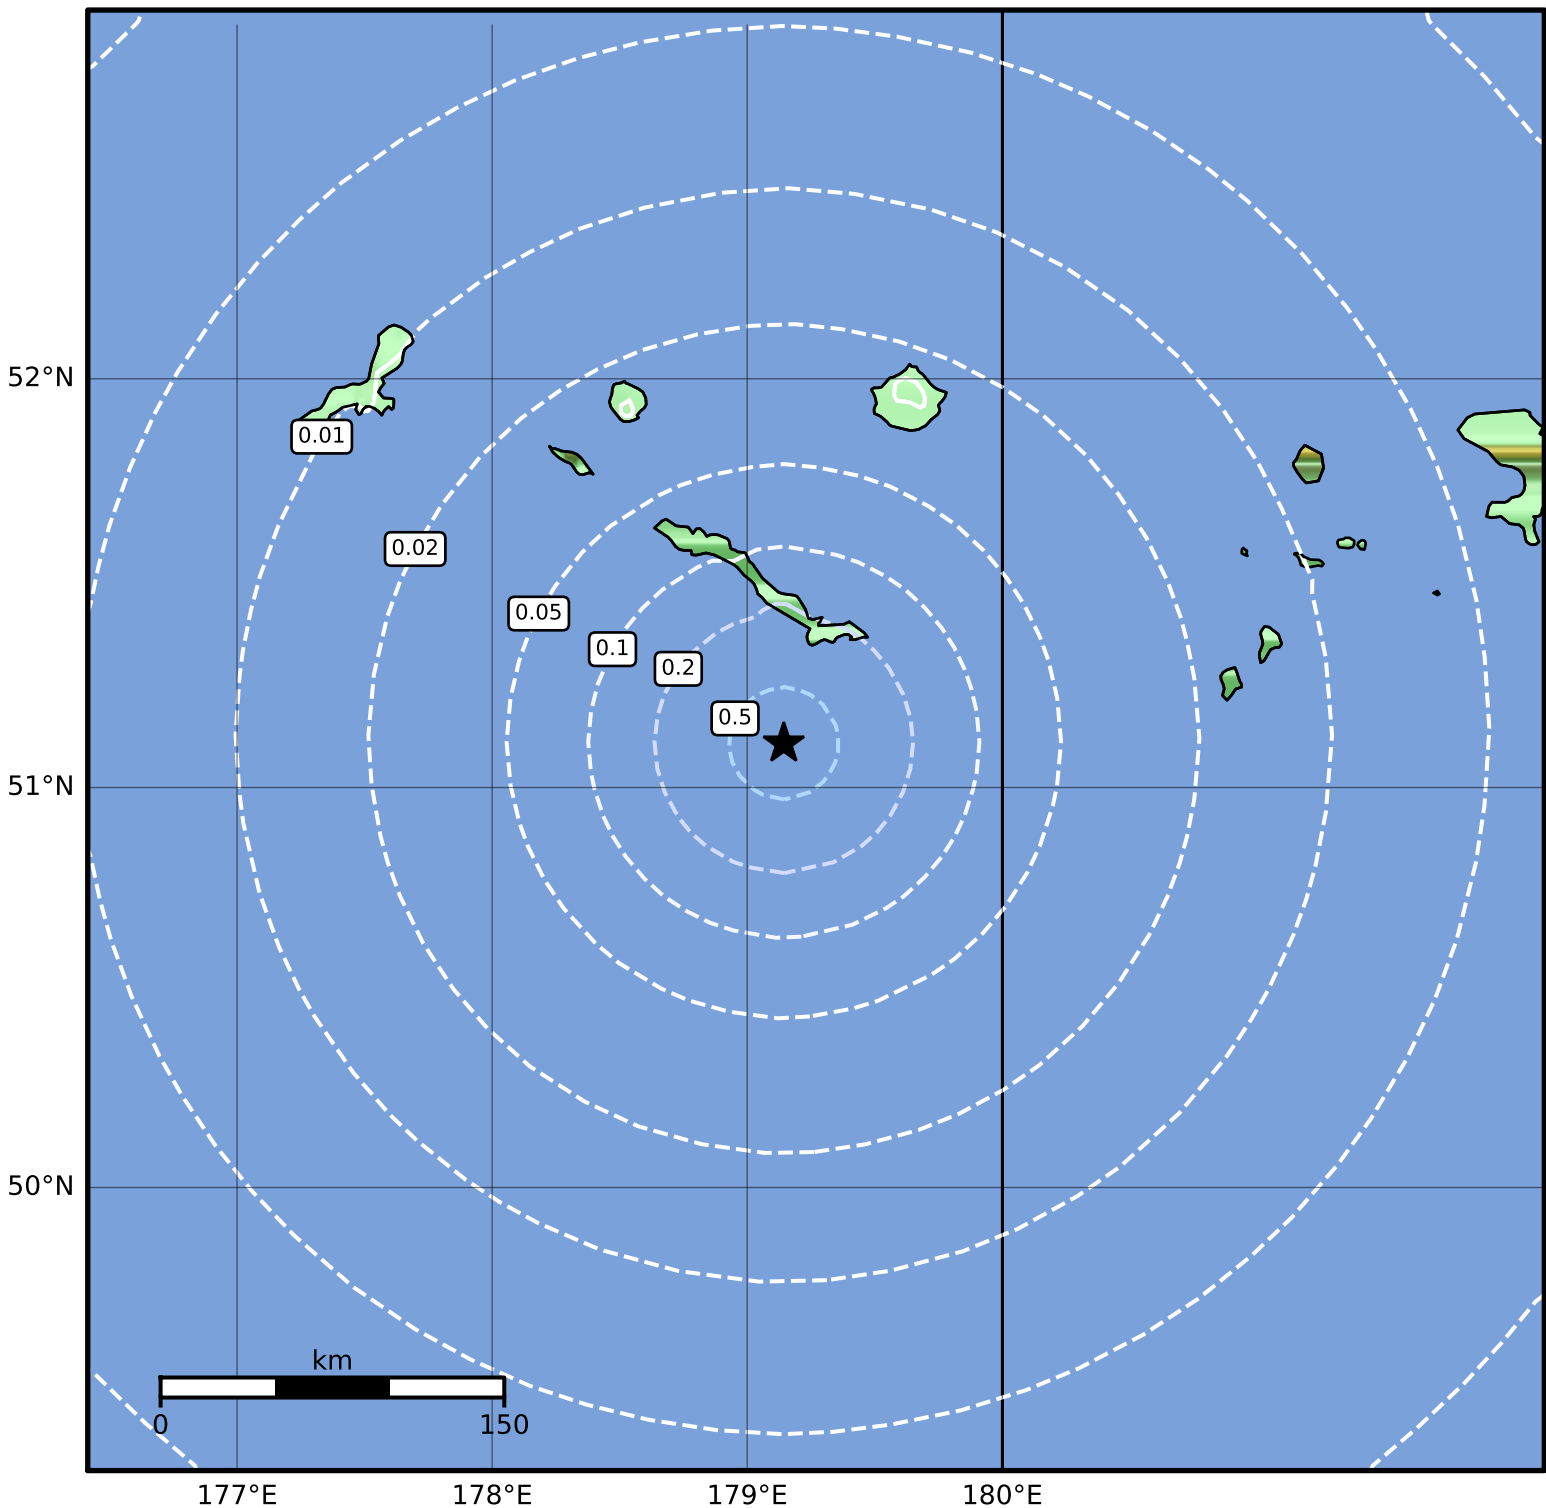

0.3 Second Peak Spectral Acceleration Map Alaska Earthquake Center
 ShakeMap: 48 km (30 miles) SSE of Amchitka
 Dec 08, 2023 14:48:58 UTC M3.7 N51.11 E179.14 Depth: 22.1km ID:ak023fpuf9hy

SA(0.3) (%g)	0.1	0.2	0.5	1	2	5	10	20	50	100	200
--------------	-----	-----	-----	---	---	---	----	----	----	-----	-----

Scale based on Worden et al. (2012)

Version 2: Processed 2023-12-08T19:19:25Z

△ Seismic Instrument ○ Reported Intensity

★ Epicenter