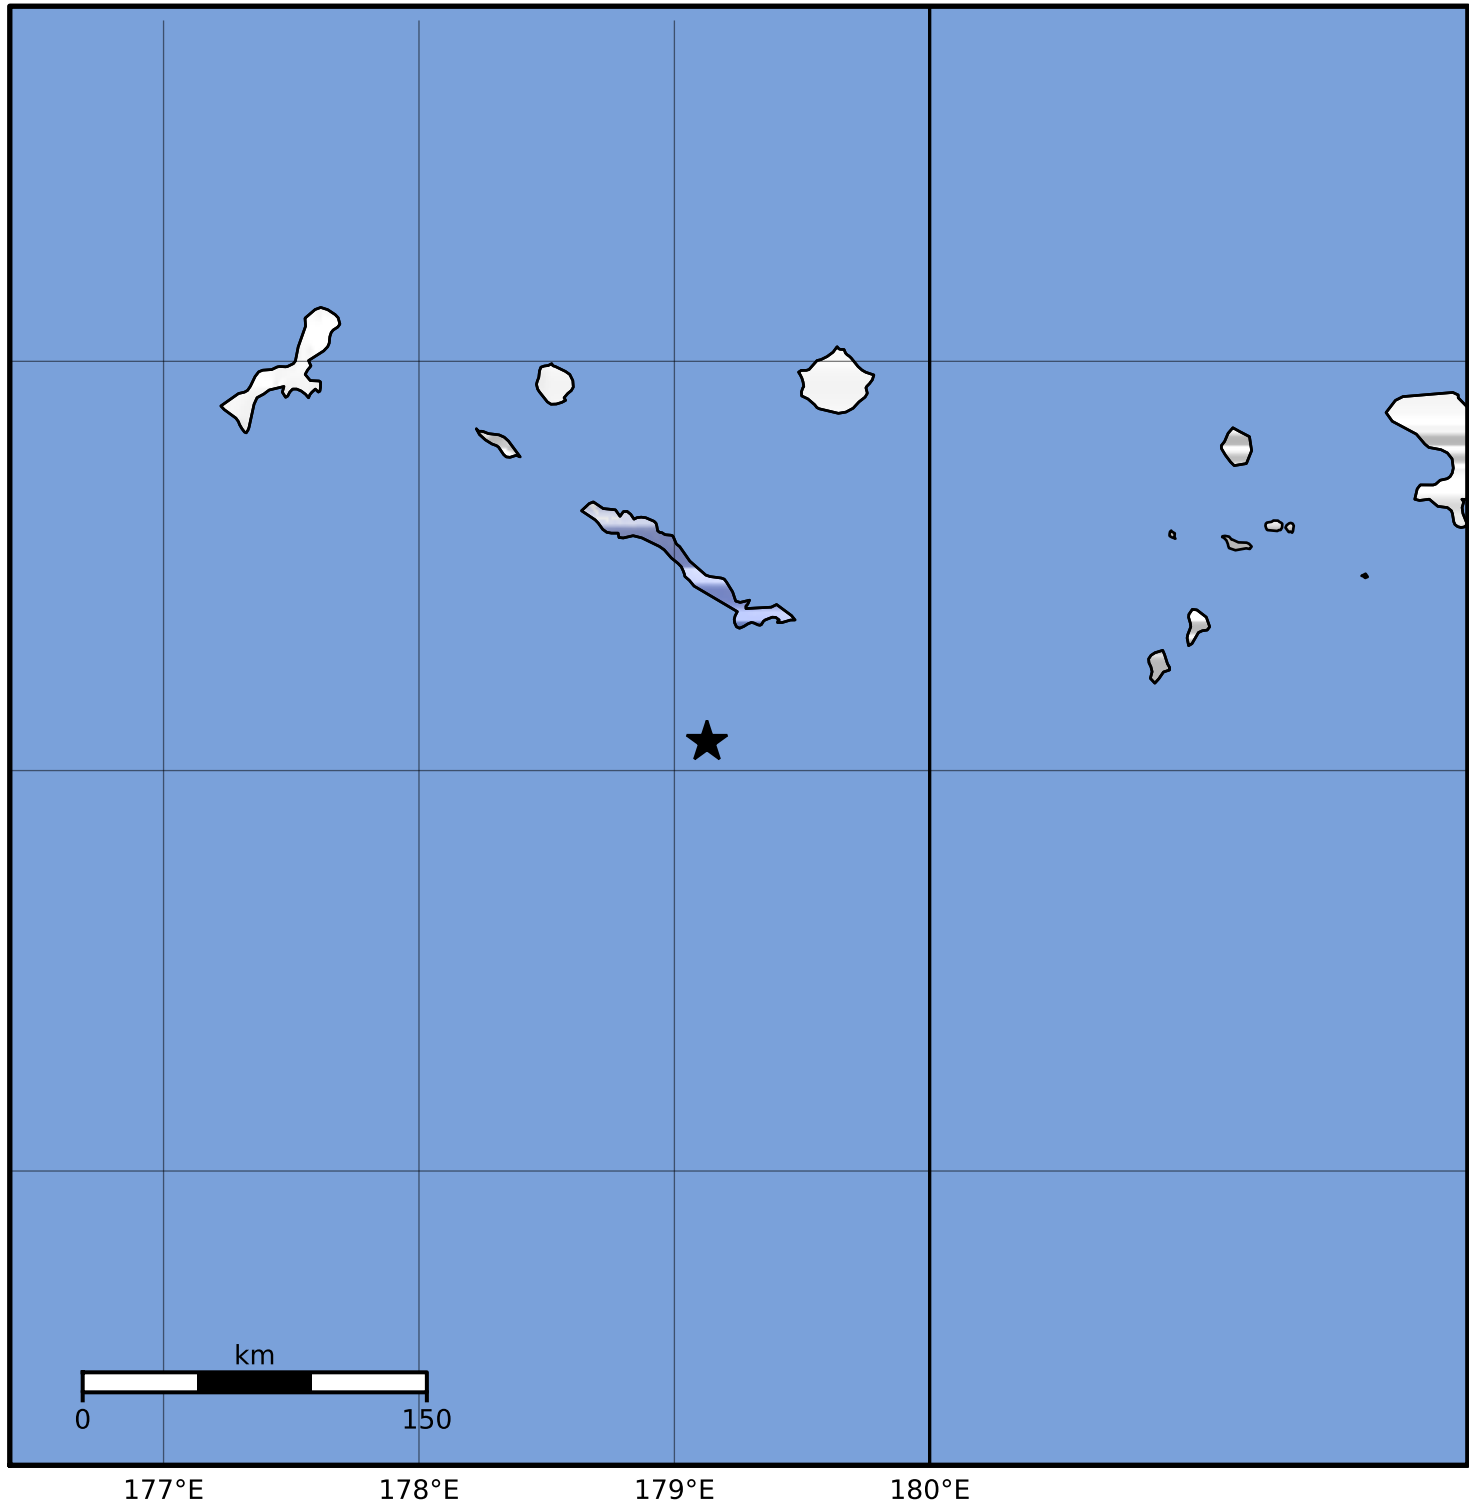

Macroseismic Intensity Map Alaska Earthquake Center
 ShakeMap: 52 km (32 miles) S of Amchitka
 Dec 08, 2023 15:46:40 UTC M3.8 N51.07 E179.13 Depth: 13.5km ID:ak023fpv0582

SHAKING	Not felt	Weak	Light	Moderate	Strong	Very strong	Severe	Violent	Extreme
DAMAGE	None	None	None	Very light	Light	Moderate	Moderate/heavy	Heavy	Very heavy
PGA(%g)	<0.0464	0.297	2.76	6.2	11.5	21.5	40.1	74.7	>139
PGV(cm/s)	<0.0215	0.135	1.41	4.65	9.64	20	41.4	85.8	>178
INTENSITY	I	II-III	IV	V	VI	VII	VIII	IX	X+

Scale based on Worden et al. (2012)

Version 2: Processed 2023-12-08T19:23:49Z

△ Seismic Instrument ○ Reported Intensity

★ Epicenter