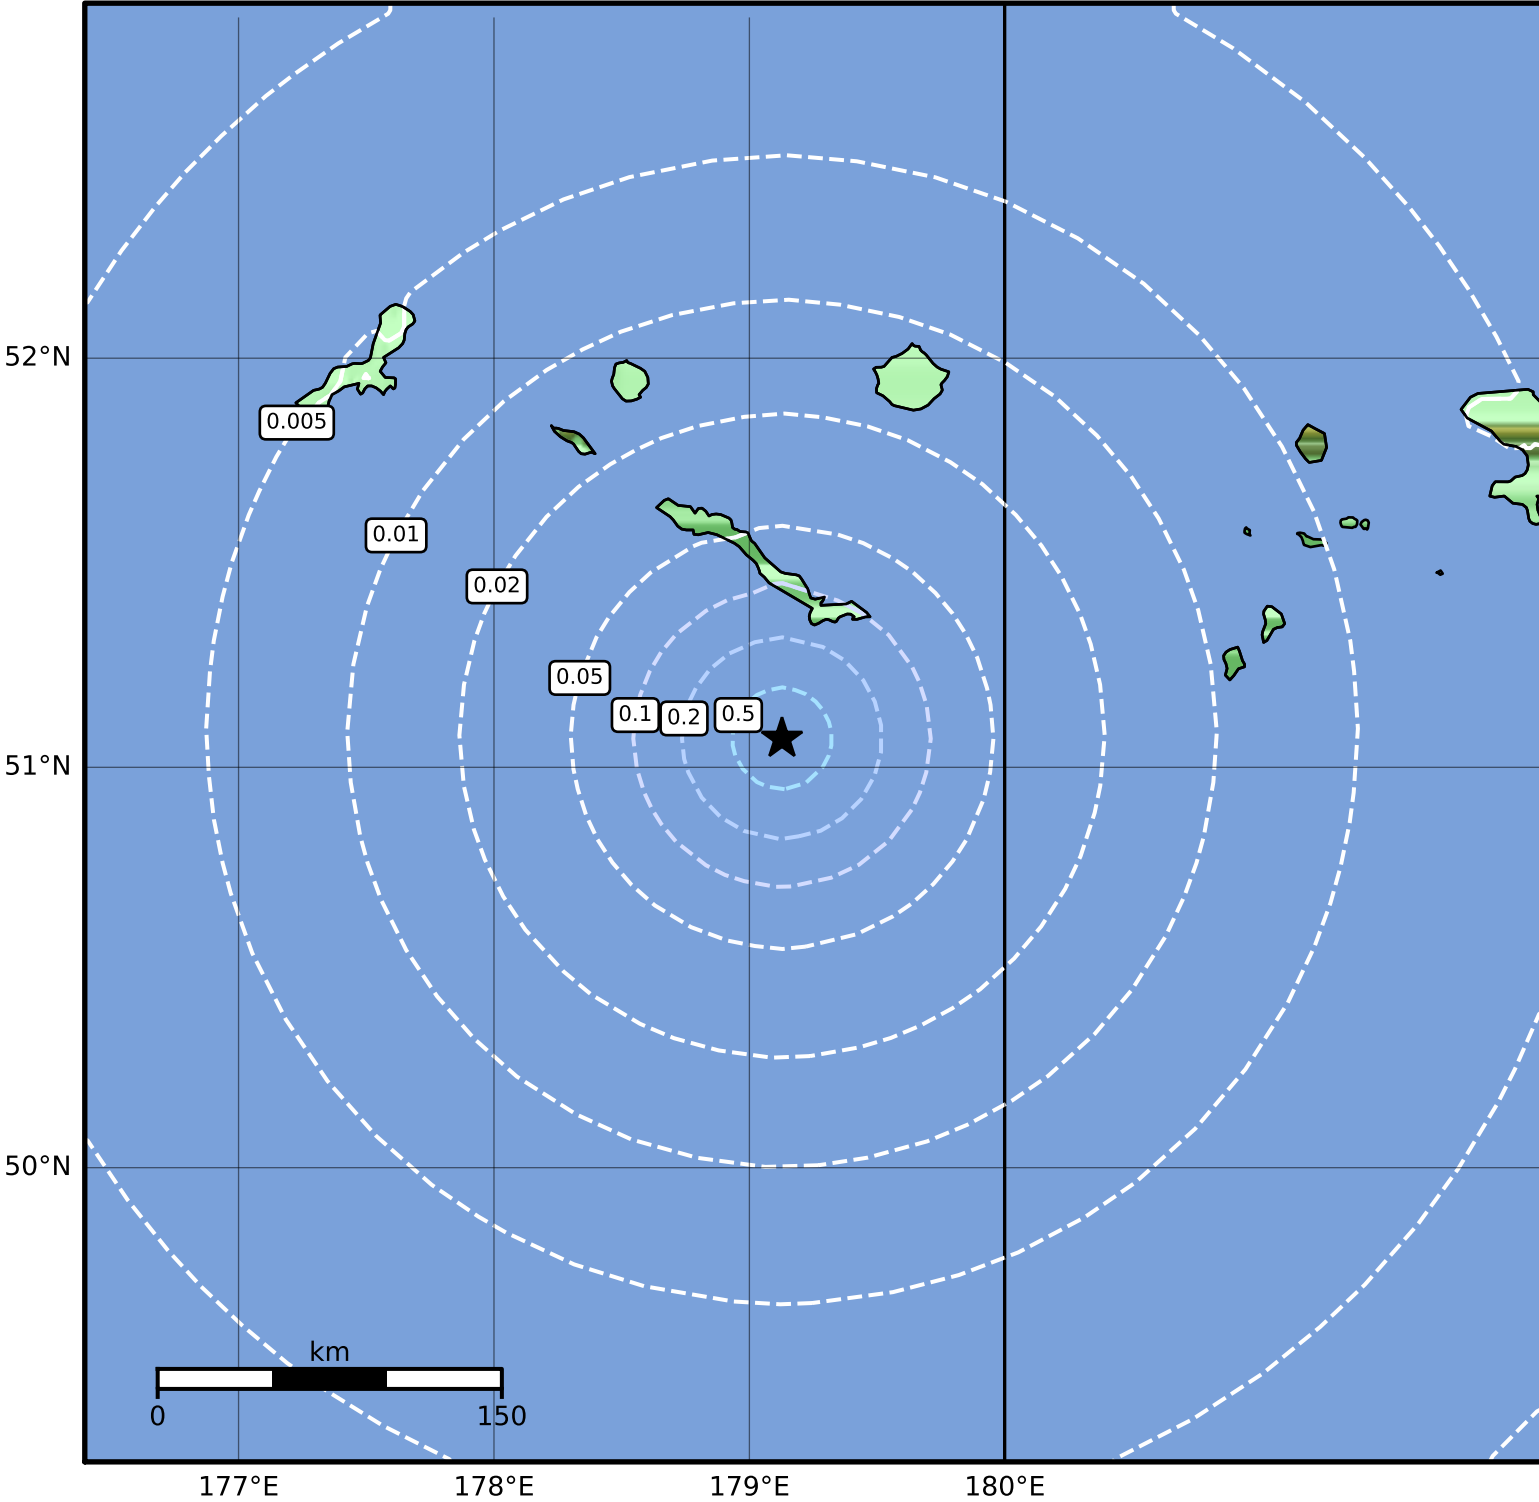

Peak Ground Acceleration Map Alaska Earthquake Center
ShakeMap: 52 km (32 miles) S of Amchitka
Dec 08, 2023 15:46:40 UTC M3.8 N51.07 E179.13 Depth: 13.5km ID:ak023fpv0582

PGA (%g)	0.1	0.2	0.5	1	2	5	10	20	50	100	200
----------	-----	-----	-----	---	---	---	----	----	----	-----	-----

Scale based on Worden et al. (2012)

Version 2: Processed 2023-12-08T19:23:49Z

△ Seismic Instrument ○ Reported Intensity

★ Epicenter