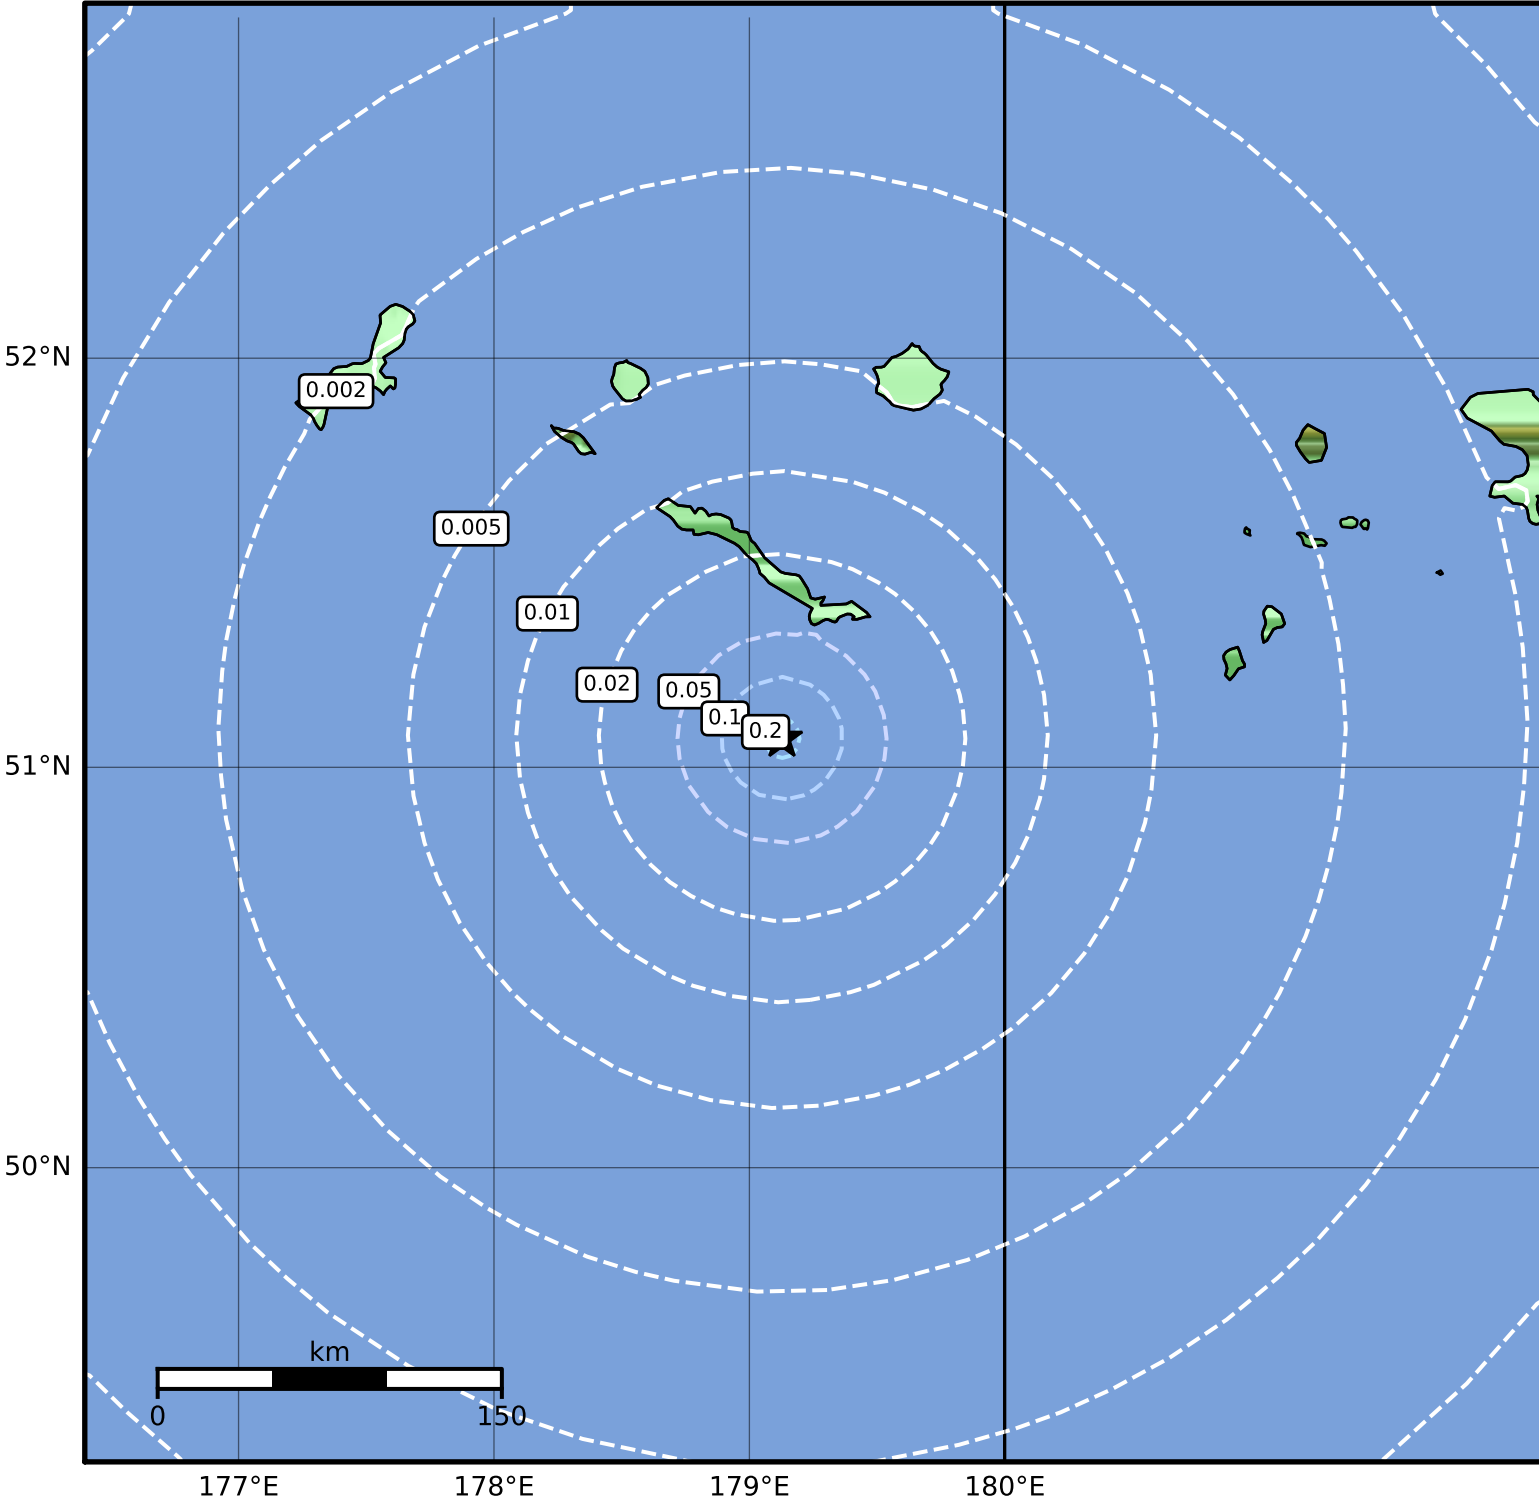

Peak Ground Velocity Map Alaska Earthquake Center
 ShakeMap: 52 km (32 miles) S of Amchitka
 Dec 08, 2023 15:46:40 UTC M3.8 N51.07 E179.13 Depth: 13.5km ID:ak023fpv0582

PGV (cm/s)	0.1	0.2	0.5	1	2	5	10	20	50	100	200
------------	-----	-----	-----	---	---	---	----	----	----	-----	-----

Scale based on Worden et al. (2012)

Version 2: Processed 2023-12-08T19:23:49Z

△ Seismic Instrument ○ Reported Intensity

★ Epicenter