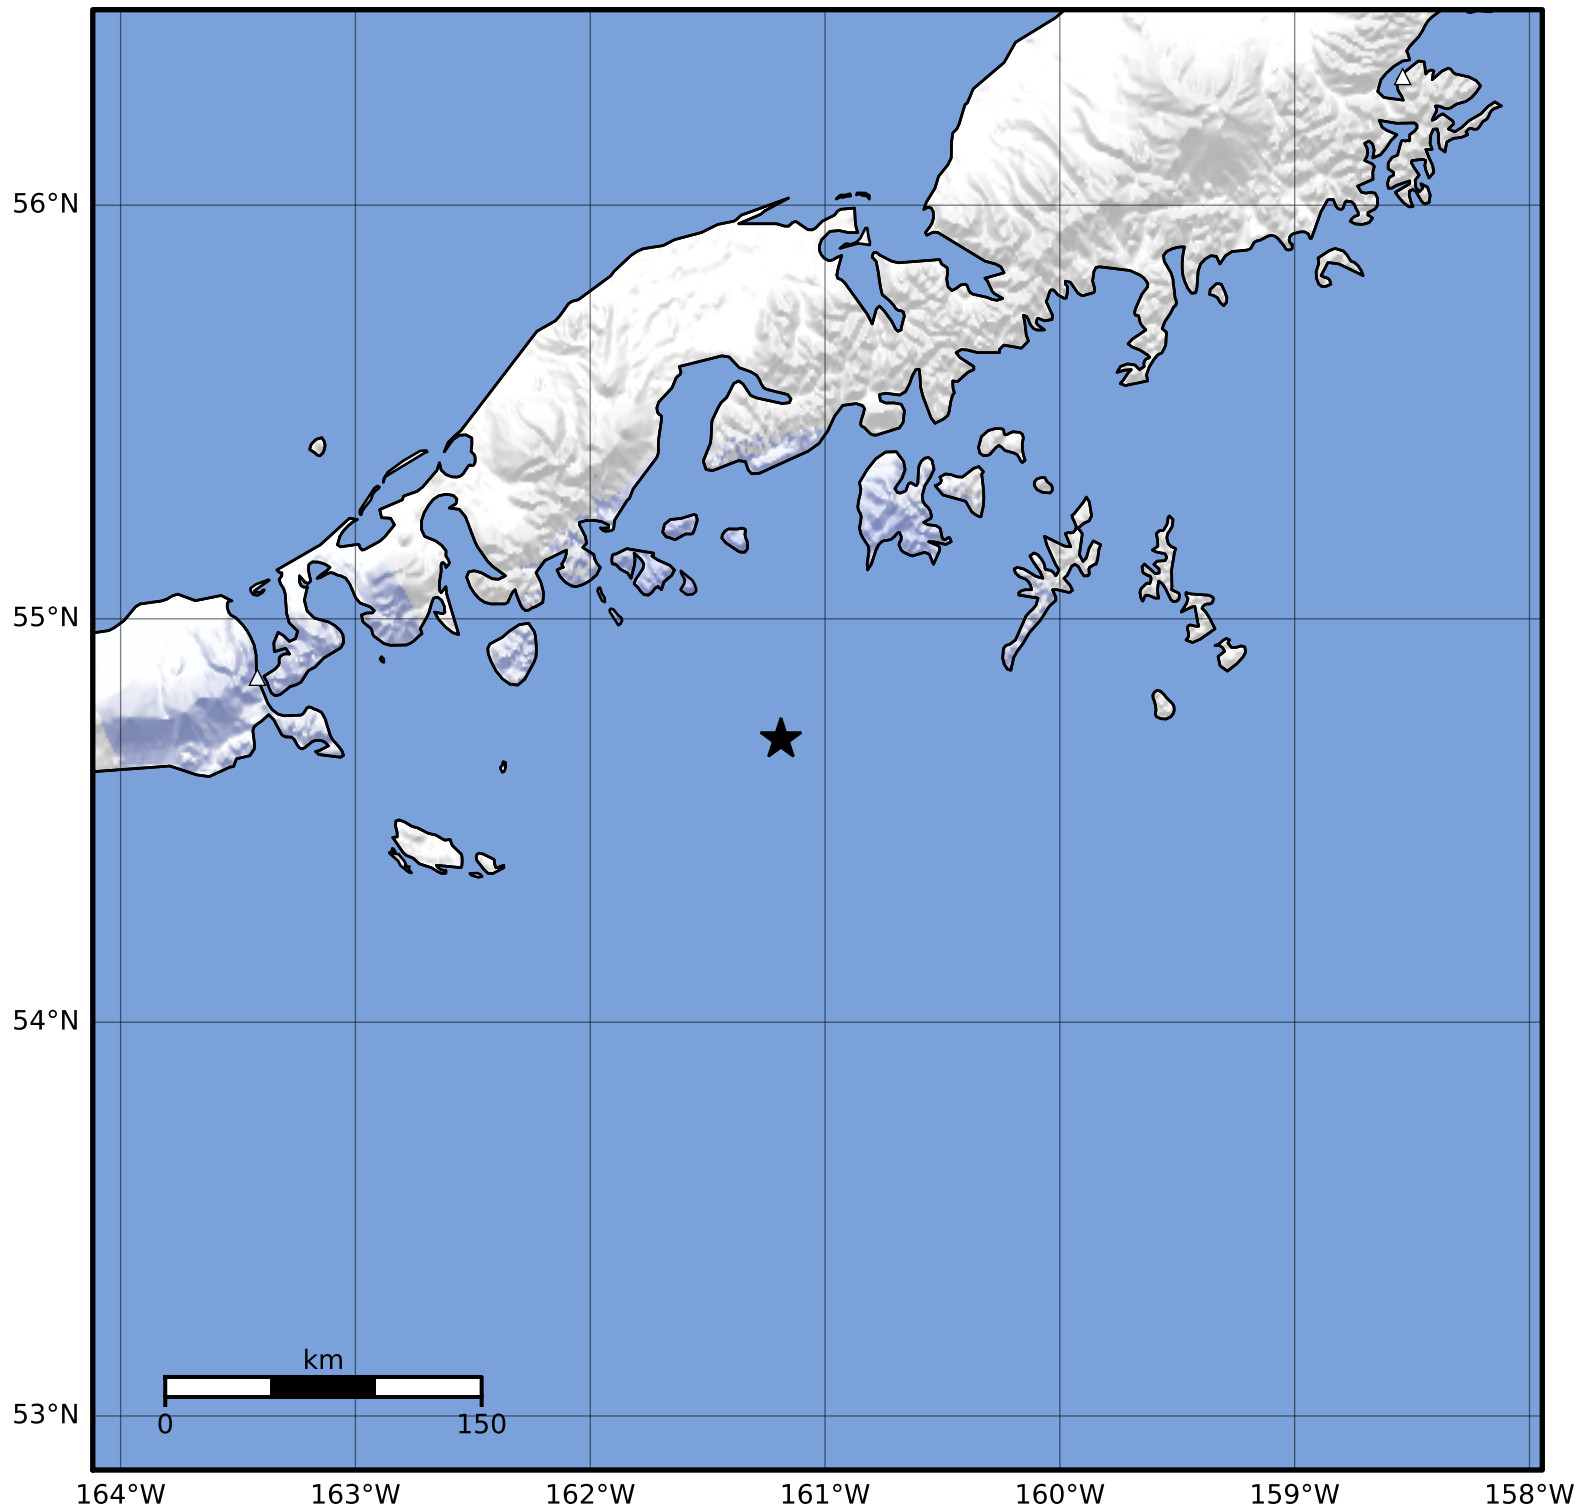

Macroseismic Intensity Map Alaska Earthquake Center
 ShakeMap: 82 km (51 miles) ESE of King Cove
 Dec 10, 2023 23:19:34 UTC M3.9 N54.70 W161.19 Depth: 21.5km ID:ak023ftaoi2b

SHAKING	Not felt	Weak	Light	Moderate	Strong	Very strong	Severe	Violent	Extreme
DAMAGE	None	None	None	Very light	Light	Moderate	Moderate/heavy	Heavy	Very heavy
PGA(%g)	<0.0464	0.297	2.76	6.2	11.5	21.5	40.1	74.7	>139
PGV(cm/s)	<0.0215	0.135	1.41	4.65	9.64	20	41.4	85.8	>178
INTENSITY	I	II-III	IV	V	VI	VII	VIII	IX	X+

Scale based on Worden et al. (2012)

Version 2: Processed 2023-12-11T07:35:09Z

△ Seismic Instrument ○ Reported Intensity

★ Epicenter