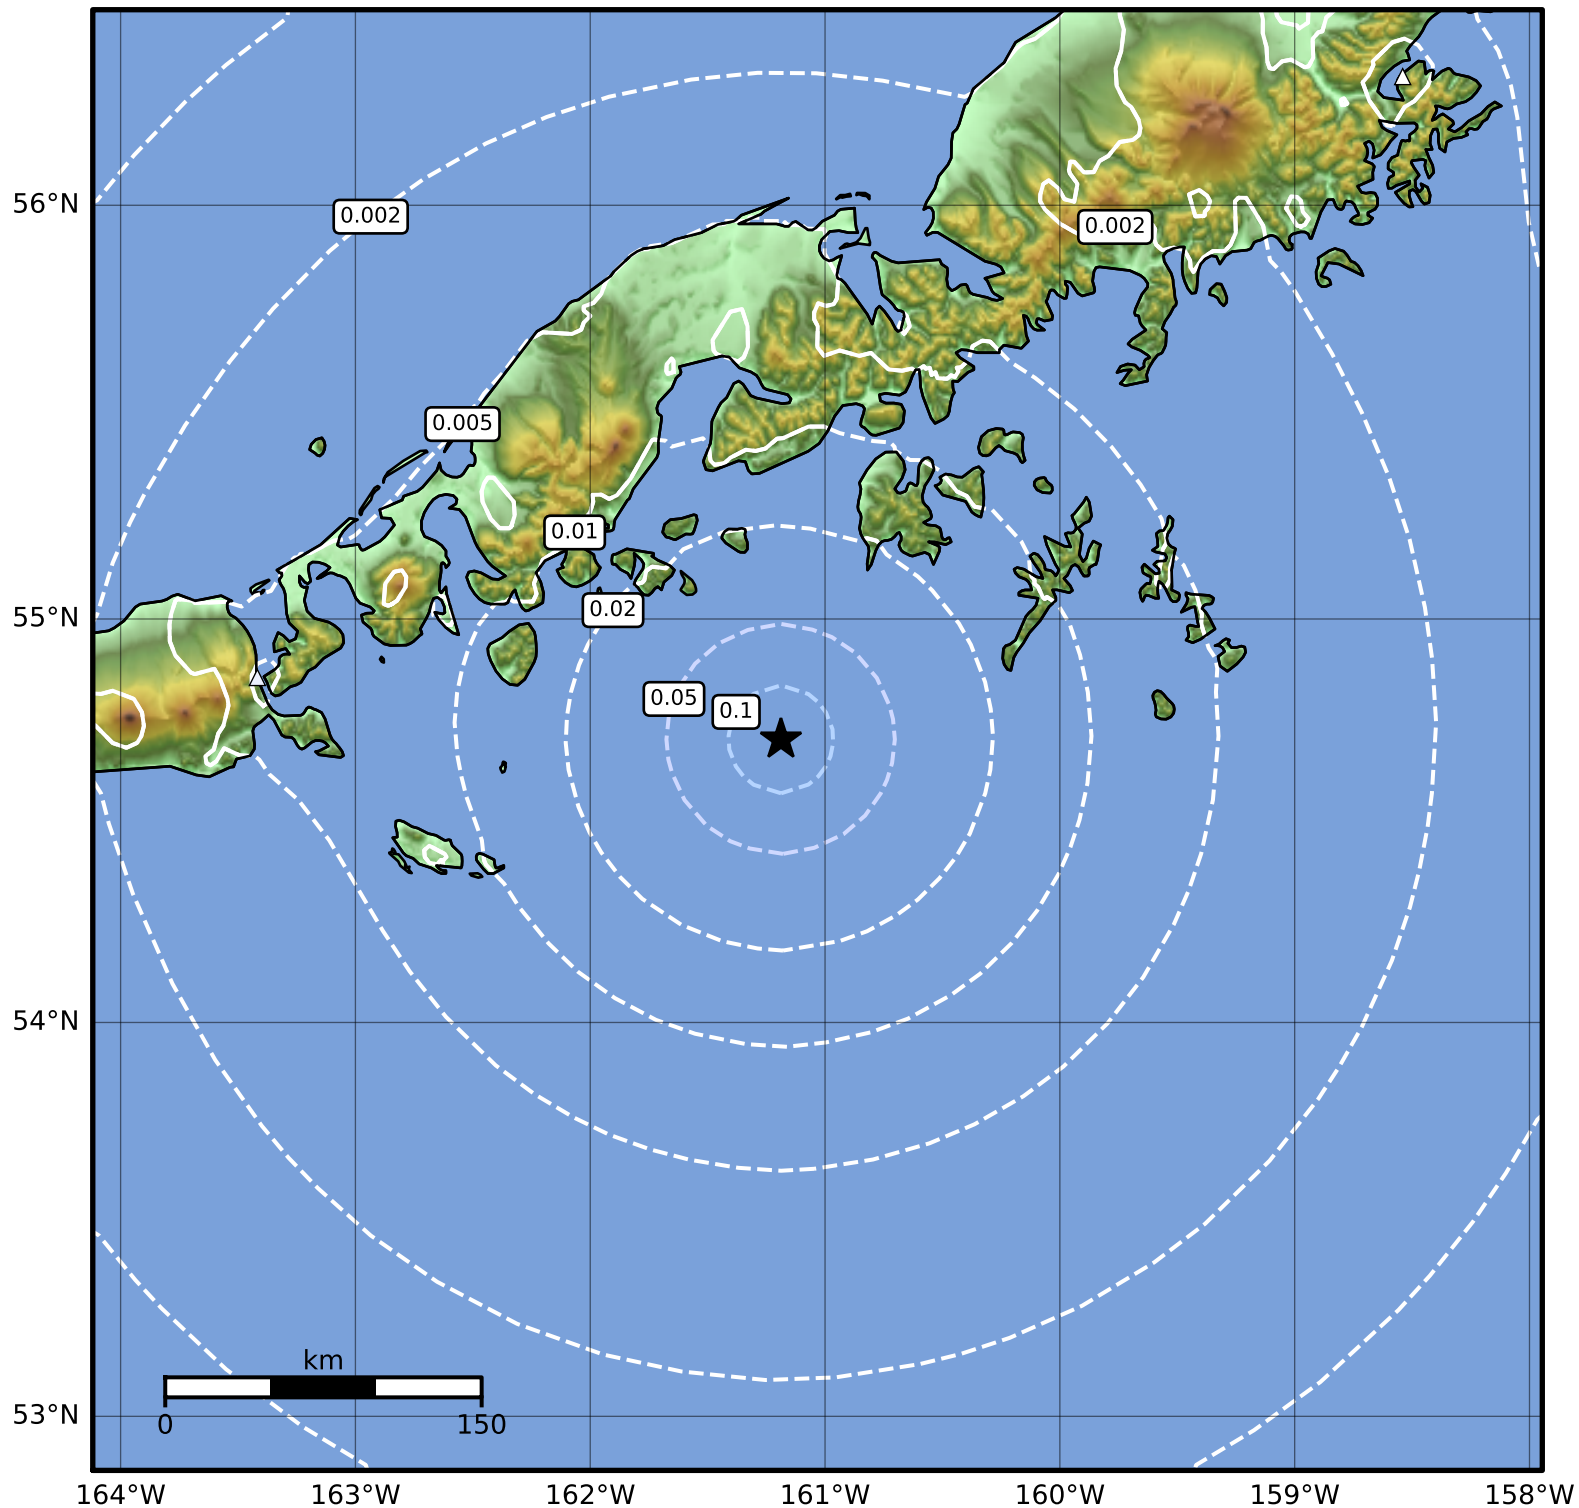

Peak Ground Velocity Map Alaska Earthquake Center  
ShakeMap: 82 km (51 miles) ESE of King Cove  
Dec 10, 2023 23:19:34 UTC M3.9 N54.70 W161.19 Depth: 21.5km ID:ak023ftaoi2b

Scale based on Worden et al. (2012)

Version 2: Processed 2023-12-11T07:35:09Z

△ Seismic Instrument ○ Reported Intensity

★ Epicenter