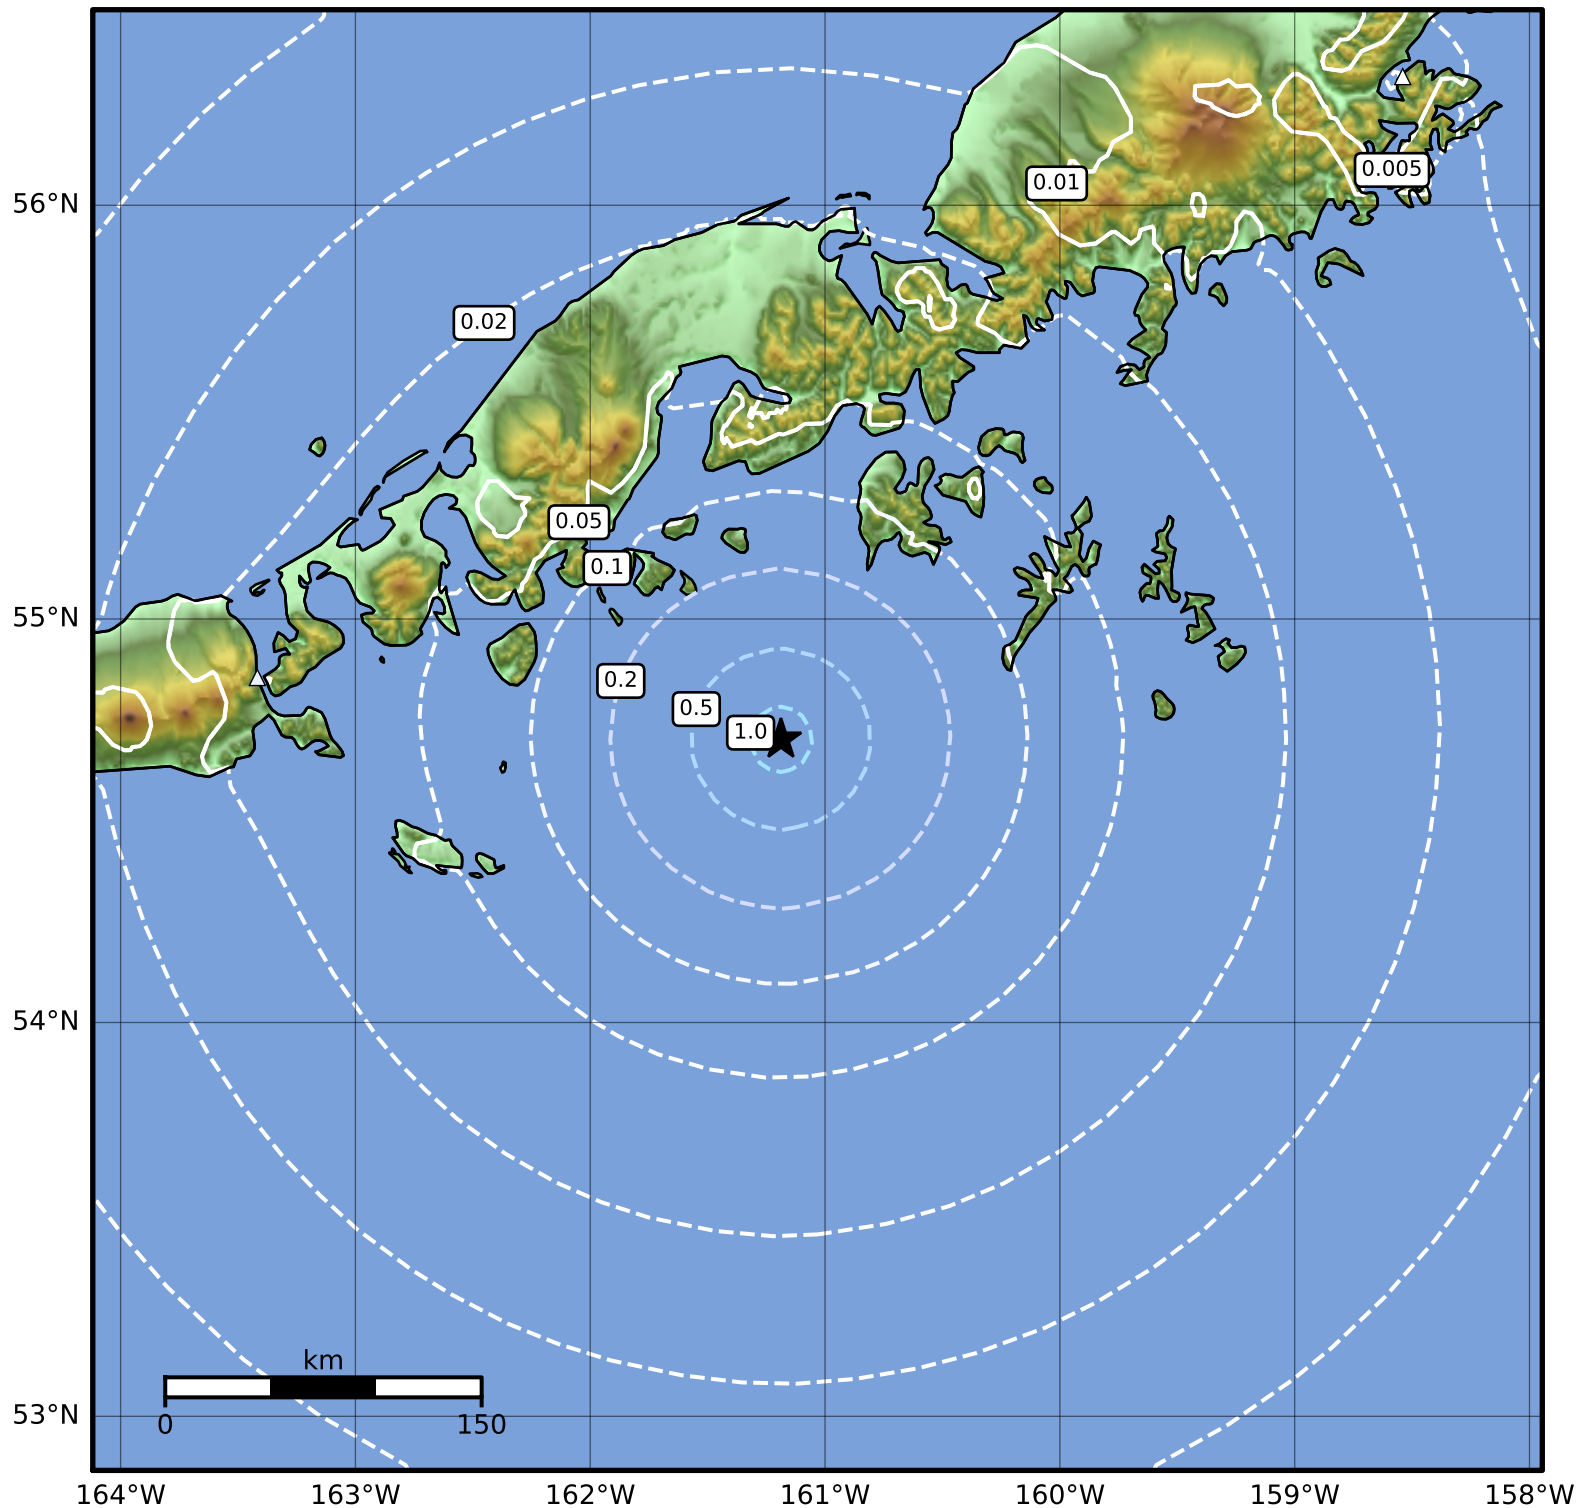

0.3 Second Spectral Acceleration Map Alaska Earthquake Center
 ShakeMap: 82 km (51 miles) ESE of King Cove
 Dec 10, 2023 23:19:34 UTC M3.9 N54.70 W161.19 Depth: 21.5km ID:ak023ftaoi2b

SA(0.3) (%g)	0.1	0.2	0.5	1	2	5	10	20	50	100	200
---------------------	------------	------------	------------	----------	----------	----------	-----------	-----------	-----------	------------	------------

Scale based on Worden et al. (2012)

Version 2: Processed 2023-12-11T07:35:09Z

△ Seismic Instrument ○ Reported Intensity

★ Epicenter