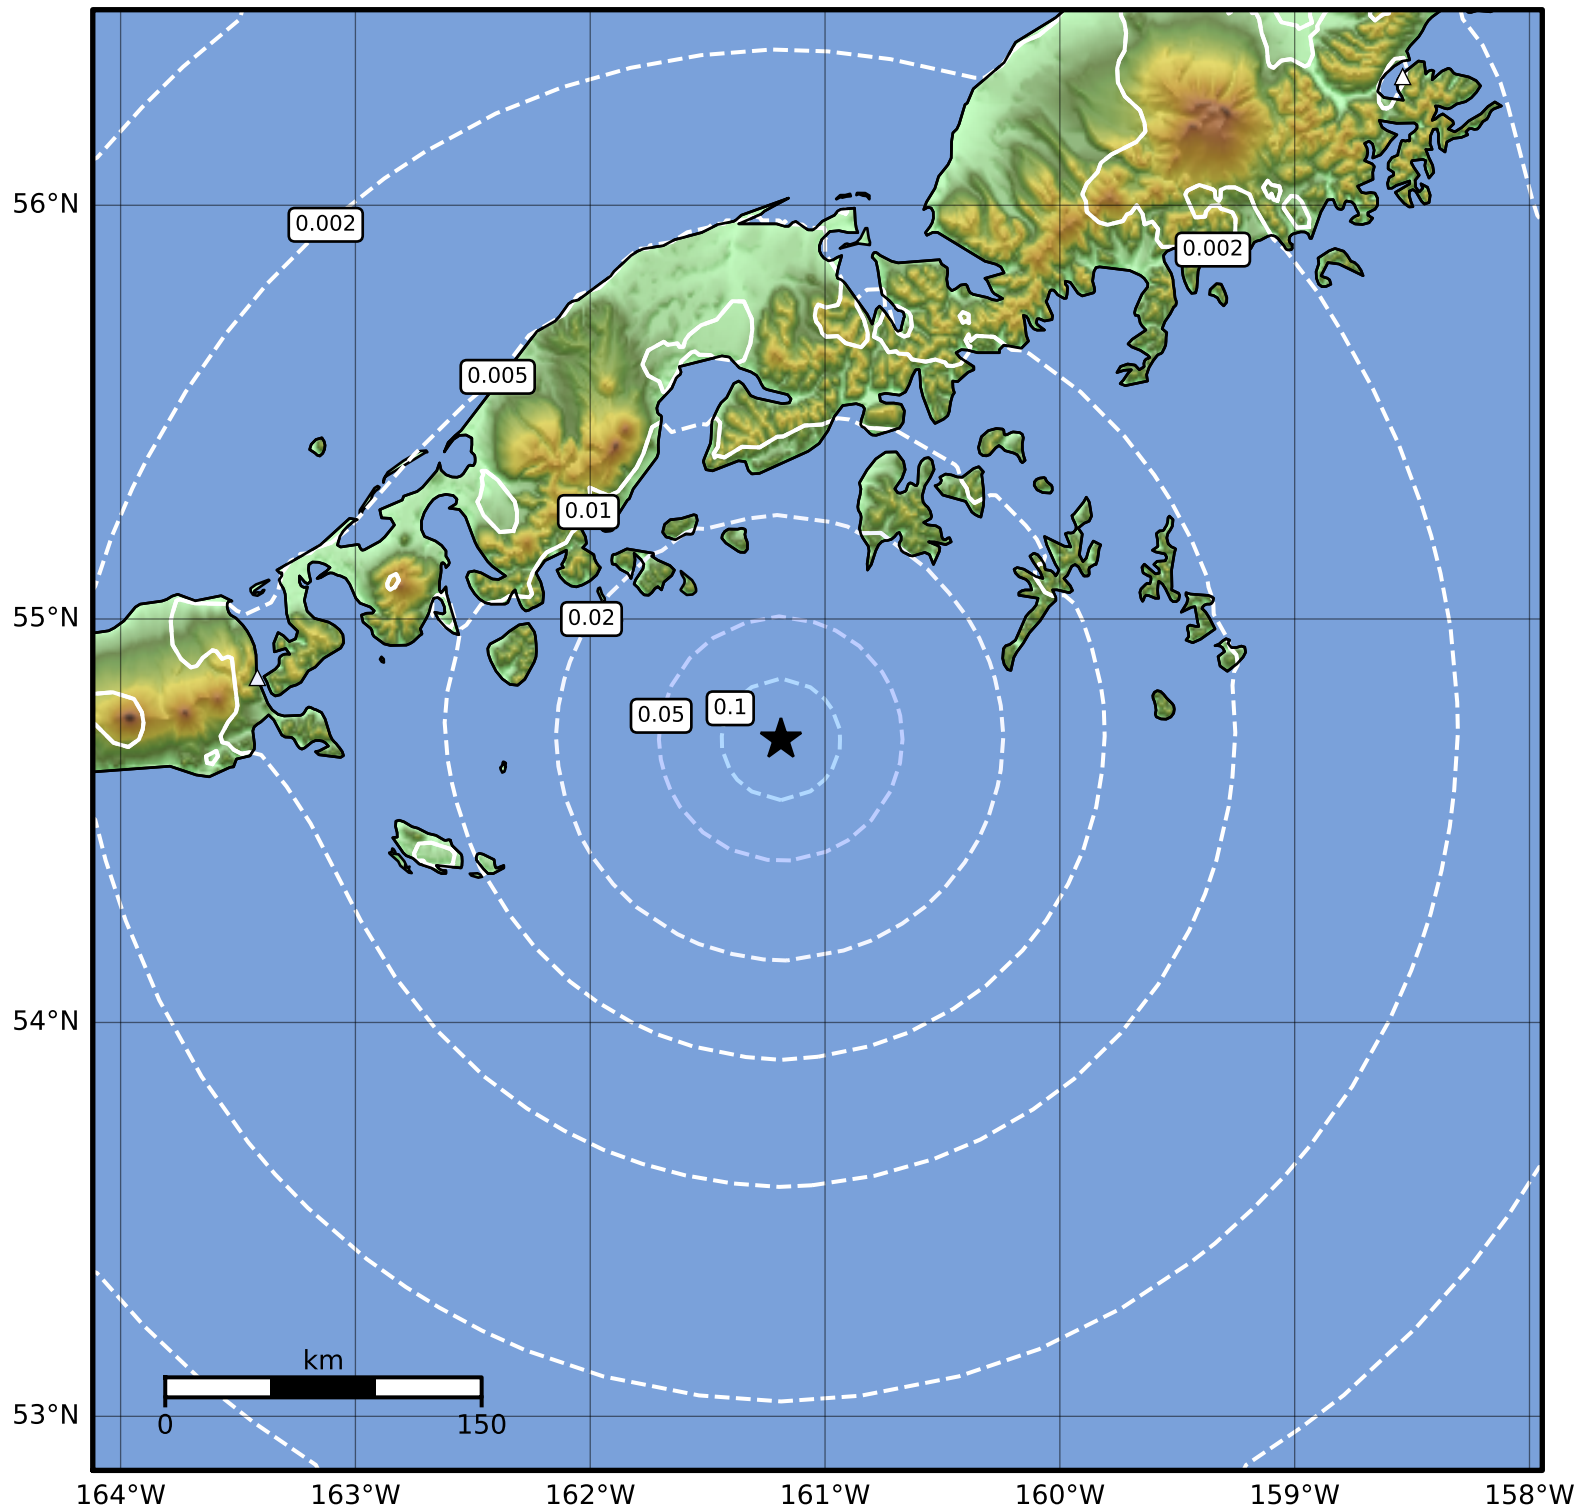

1.0 Second Peak Spectral Acceleration Map Alaska Earthquake Center
 ShakeMap: 82 km (51 miles) ESE of King Cove
 Dec 10, 2023 23:19:34 UTC M3.9 N54.70 W161.19 Depth: 21.5km ID:ak023ftaoi2b

SA(1.0) (%g)	0.1	0.2	0.5	1	2	5	10	20	50	100	200
---------------------	------------	------------	------------	----------	----------	----------	-----------	-----------	-----------	------------	------------

Scale based on Worden et al. (2012)

Version 2: Processed 2023-12-11T07:35:09Z

△ Seismic Instrument ○ Reported Intensity

★ Epicenter