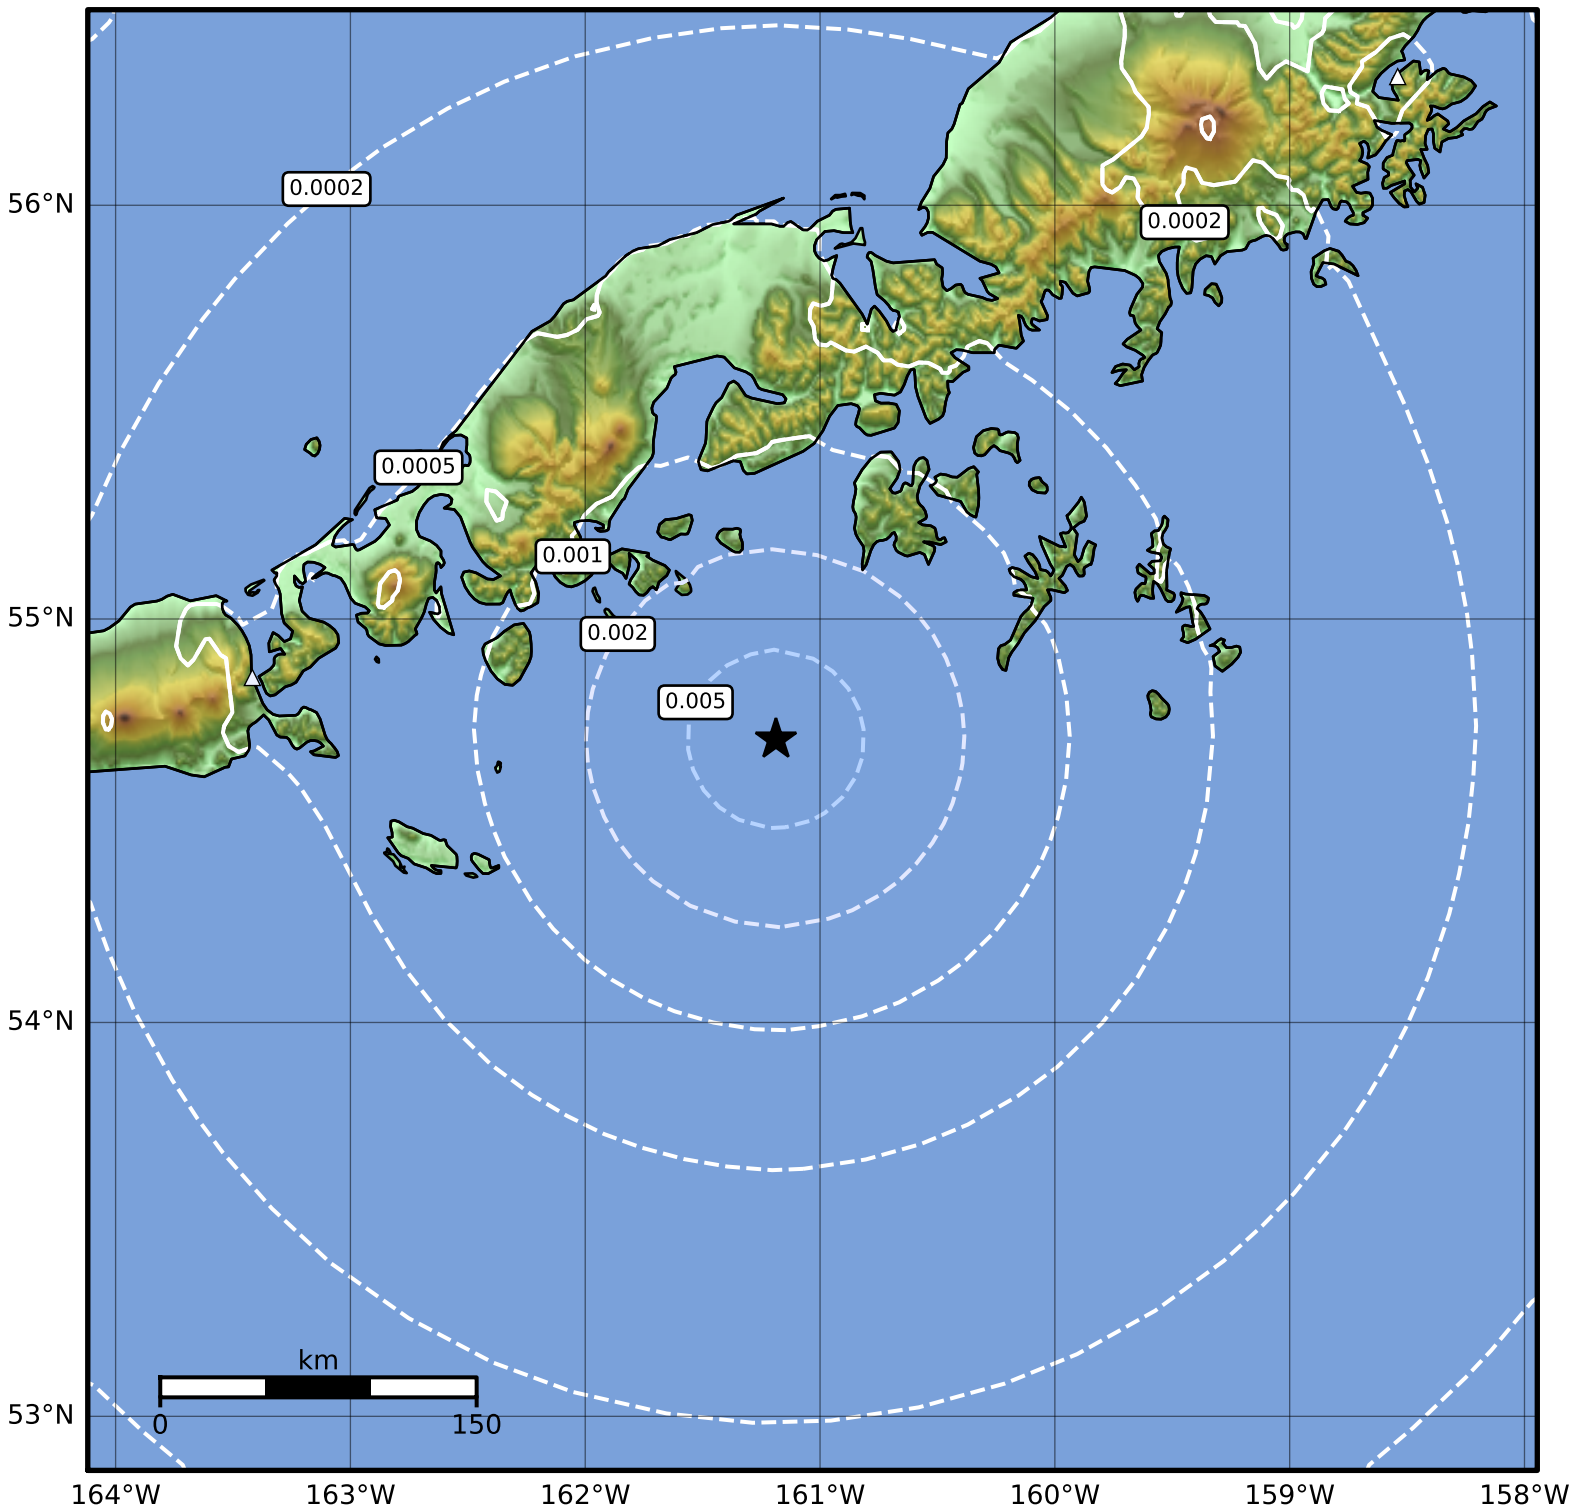

3.0 Second Peak Spectral Acceleration Map Alaska Earthquake Center
ShakeMap: 82 km (51 miles) ESE of King Cove
Dec 10, 2023 23:19:34 UTC M3.9 N54.70 W161.19 Depth: 21.5km ID:ak023ftaoi2b

Scale based on Worden et al. (2012)

Version 2: Processed 2023-12-11T07:35:09Z

△ Seismic Instrument ○ Reported Intensity

★ Epicenter