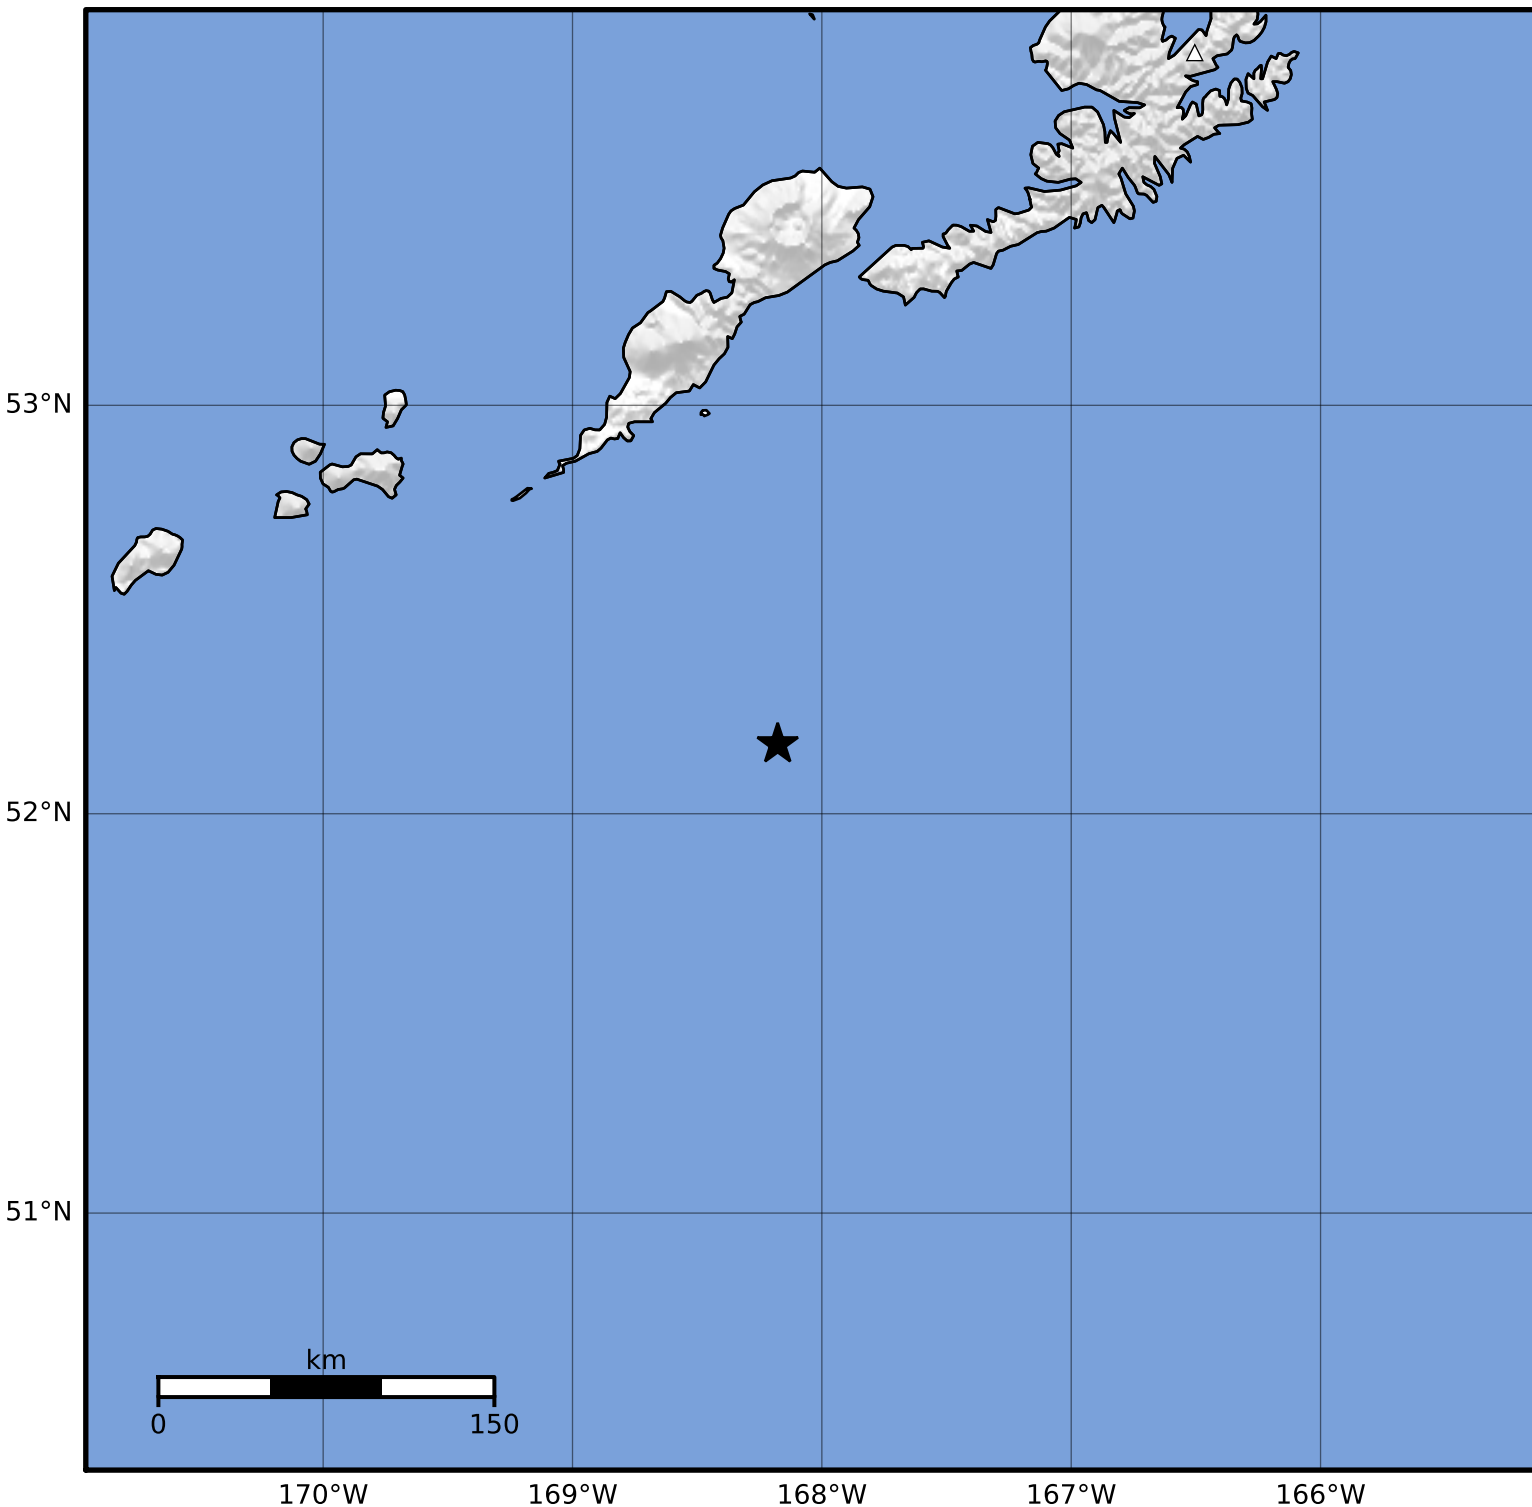

Macroseismic Intensity Map Alaska Earthquake Center  
 ShakeMap: 97 km (60 miles) SSE of Nikolski  
 Dec 11, 2023 20:17:43 UTC M3.8 N52.17 W168.18 Depth: 26.2km ID:ak023fuwf5y0

SHAKING	Not felt	Weak	Light	Moderate	Strong	Very strong	Severe	Violent	Extreme
DAMAGE	None	None	None	Very light	Light	Moderate	Moderate/heavy	Heavy	Very heavy
PGA(%g)	<0.0464	0.297	2.76	6.2	11.5	21.5	40.1	74.7	>139
PGV(cm/s)	<0.0215	0.135	1.41	4.65	9.64	20	41.4	85.8	>178
INTENSITY	<b>I</b>	<b>II-III</b>	<b>IV</b>	<b>V</b>	<b>VI</b>	<b>VII</b>	<b>VIII</b>	<b>IX</b>	<b>X+</b>

Scale based on Worden et al. (2012)

Version 1: Processed 2023-12-12T00:54:13Z

△ Seismic Instrument ○ Reported Intensity

★ Epicenter