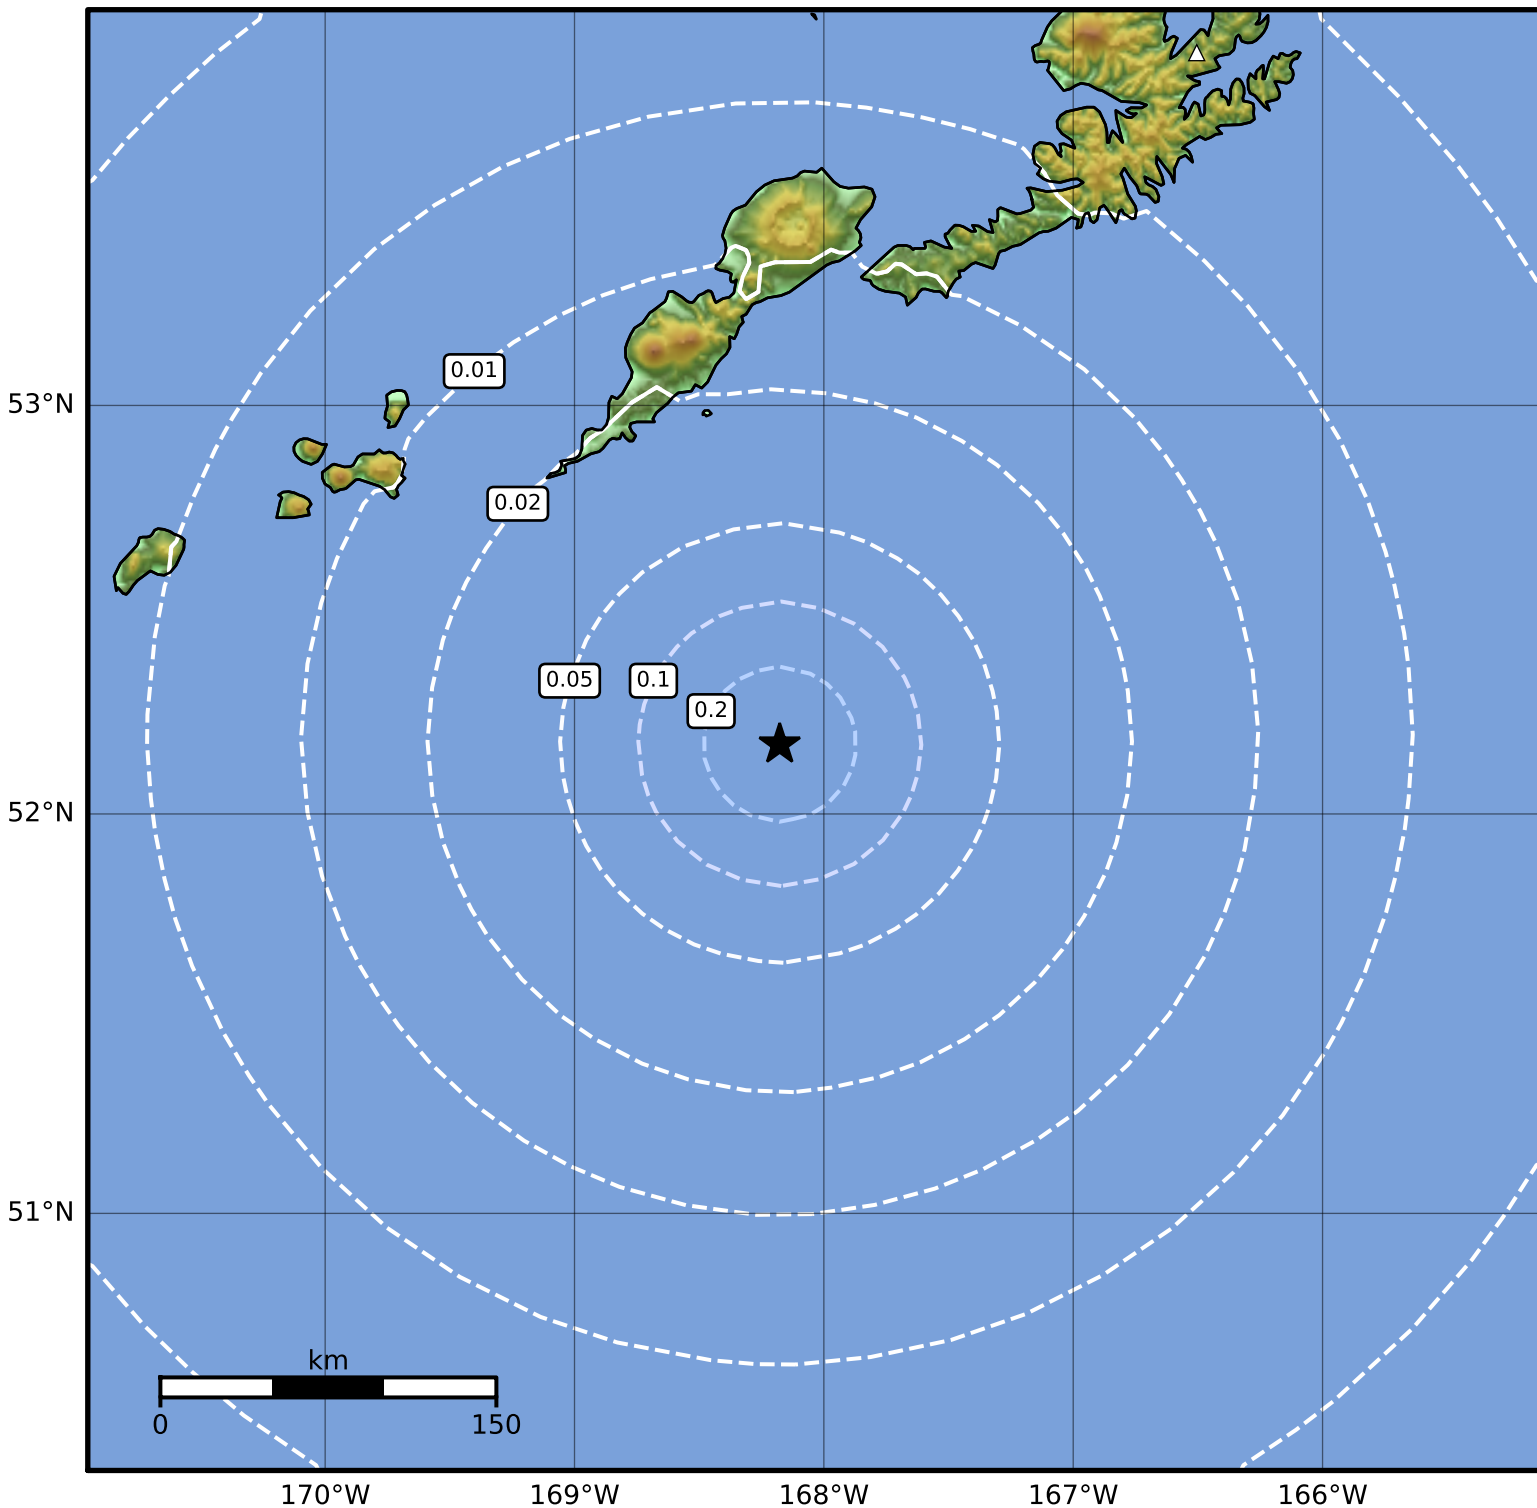

Peak Ground Acceleration Map Alaska Earthquake Center  
ShakeMap: 97 km (60 miles) SSE of Nikolski  
Dec 11, 2023 20:17:43 UTC M3.8 N52.17 W168.18 Depth: 26.2km ID:ak023fuwf5y0

PGA (%g)	0.1	0.2	0.5	1	2	5	10	20	50	100	200
----------	-----	-----	-----	---	---	---	----	----	----	-----	-----

Scale based on Worden et al. (2012)

Version 1: Processed 2023-12-12T00:54:13Z

△ Seismic Instrument ○ Reported Intensity

★ Epicenter