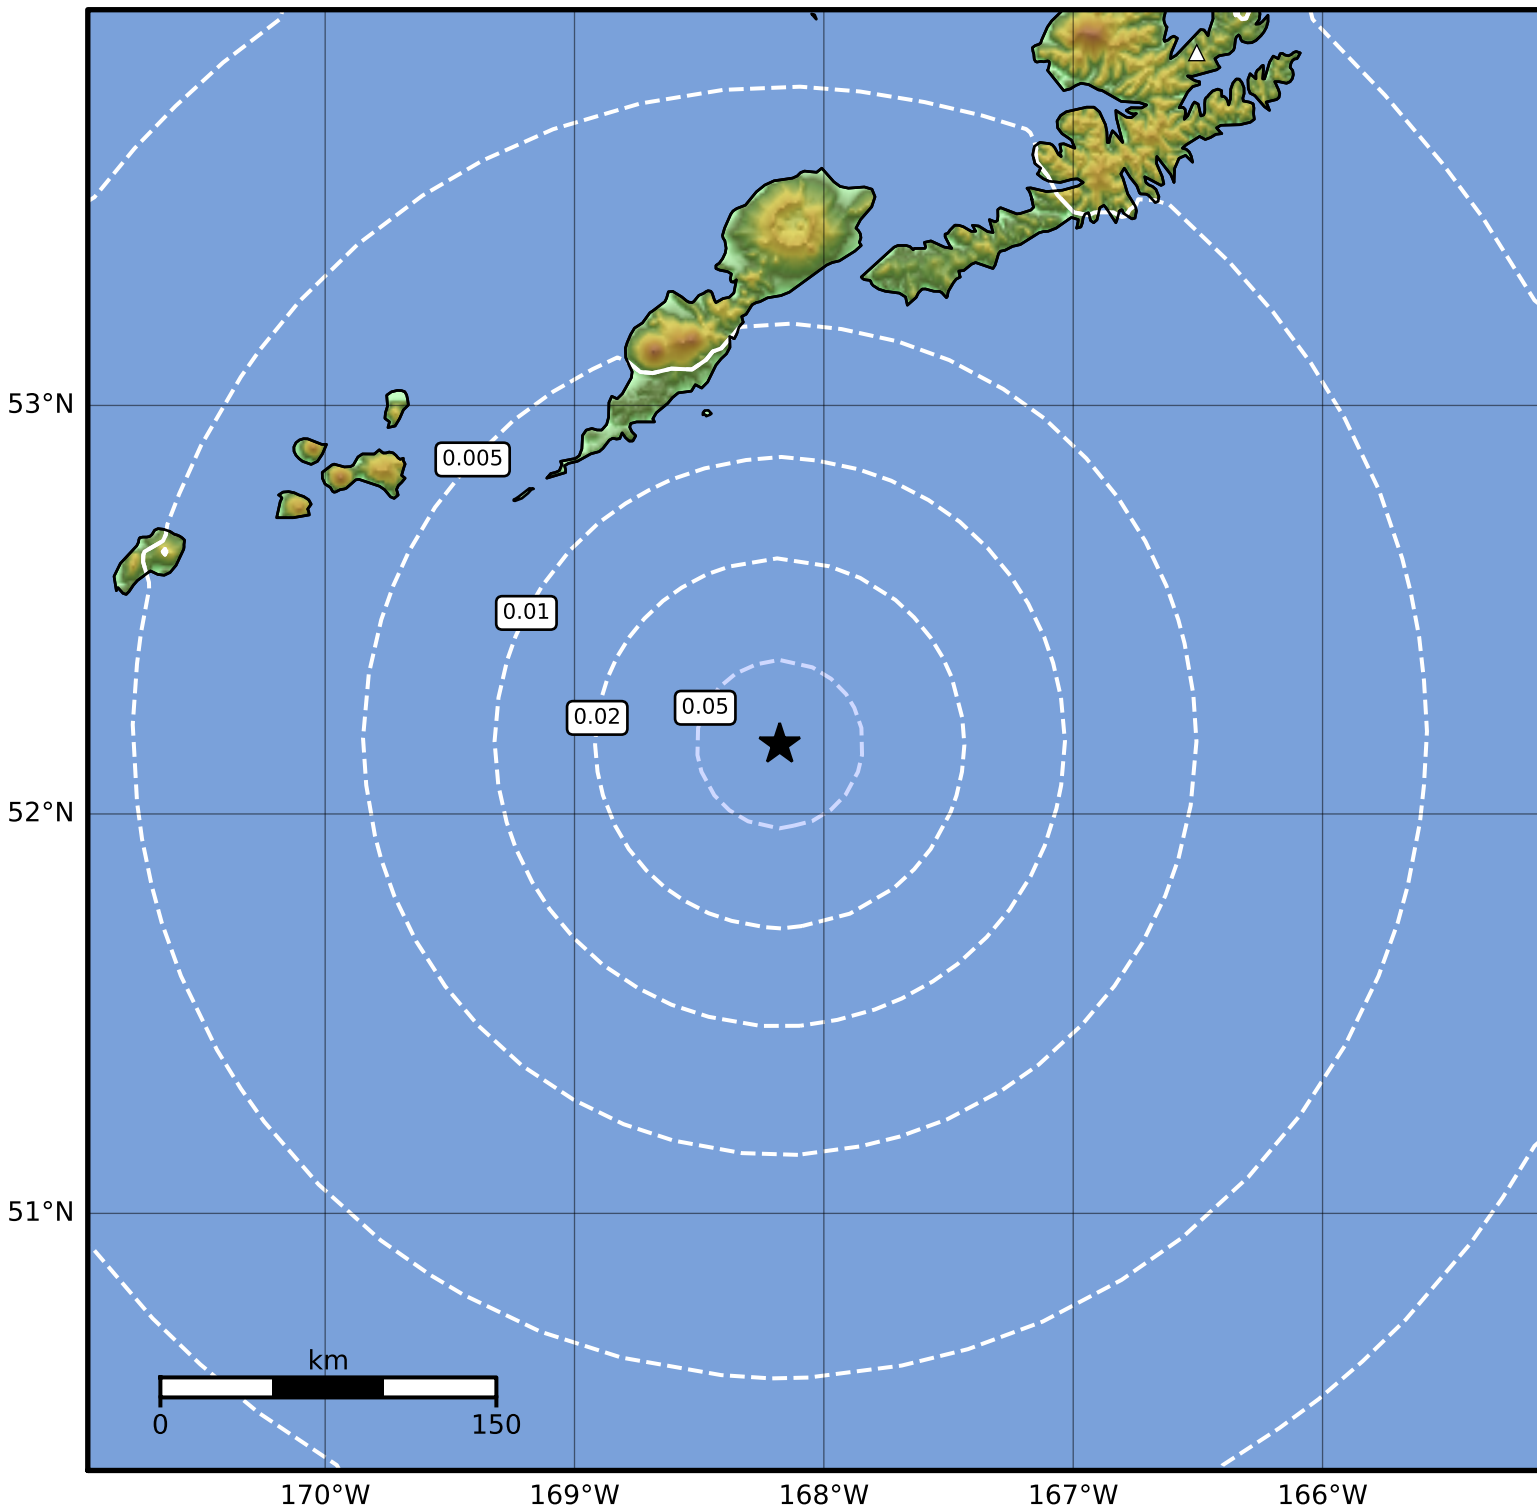

Peak Ground Velocity Map Alaska Earthquake Center  
ShakeMap: 97 km (60 miles) SSE of Nikolski  
Dec 11, 2023 20:17:43 UTC M3.8 N52.17 W168.18 Depth: 26.2km ID:ak023fuwf5y0

PGV (cm/s)	0.1	0.2	0.5	1	2	5	10	20	50	100	200
------------	-----	-----	-----	---	---	---	----	----	----	-----	-----

Scale based on Worden et al. (2012)

Version 1: Processed 2023-12-12T00:54:13Z

△ Seismic Instrument ○ Reported Intensity

★ Epicenter